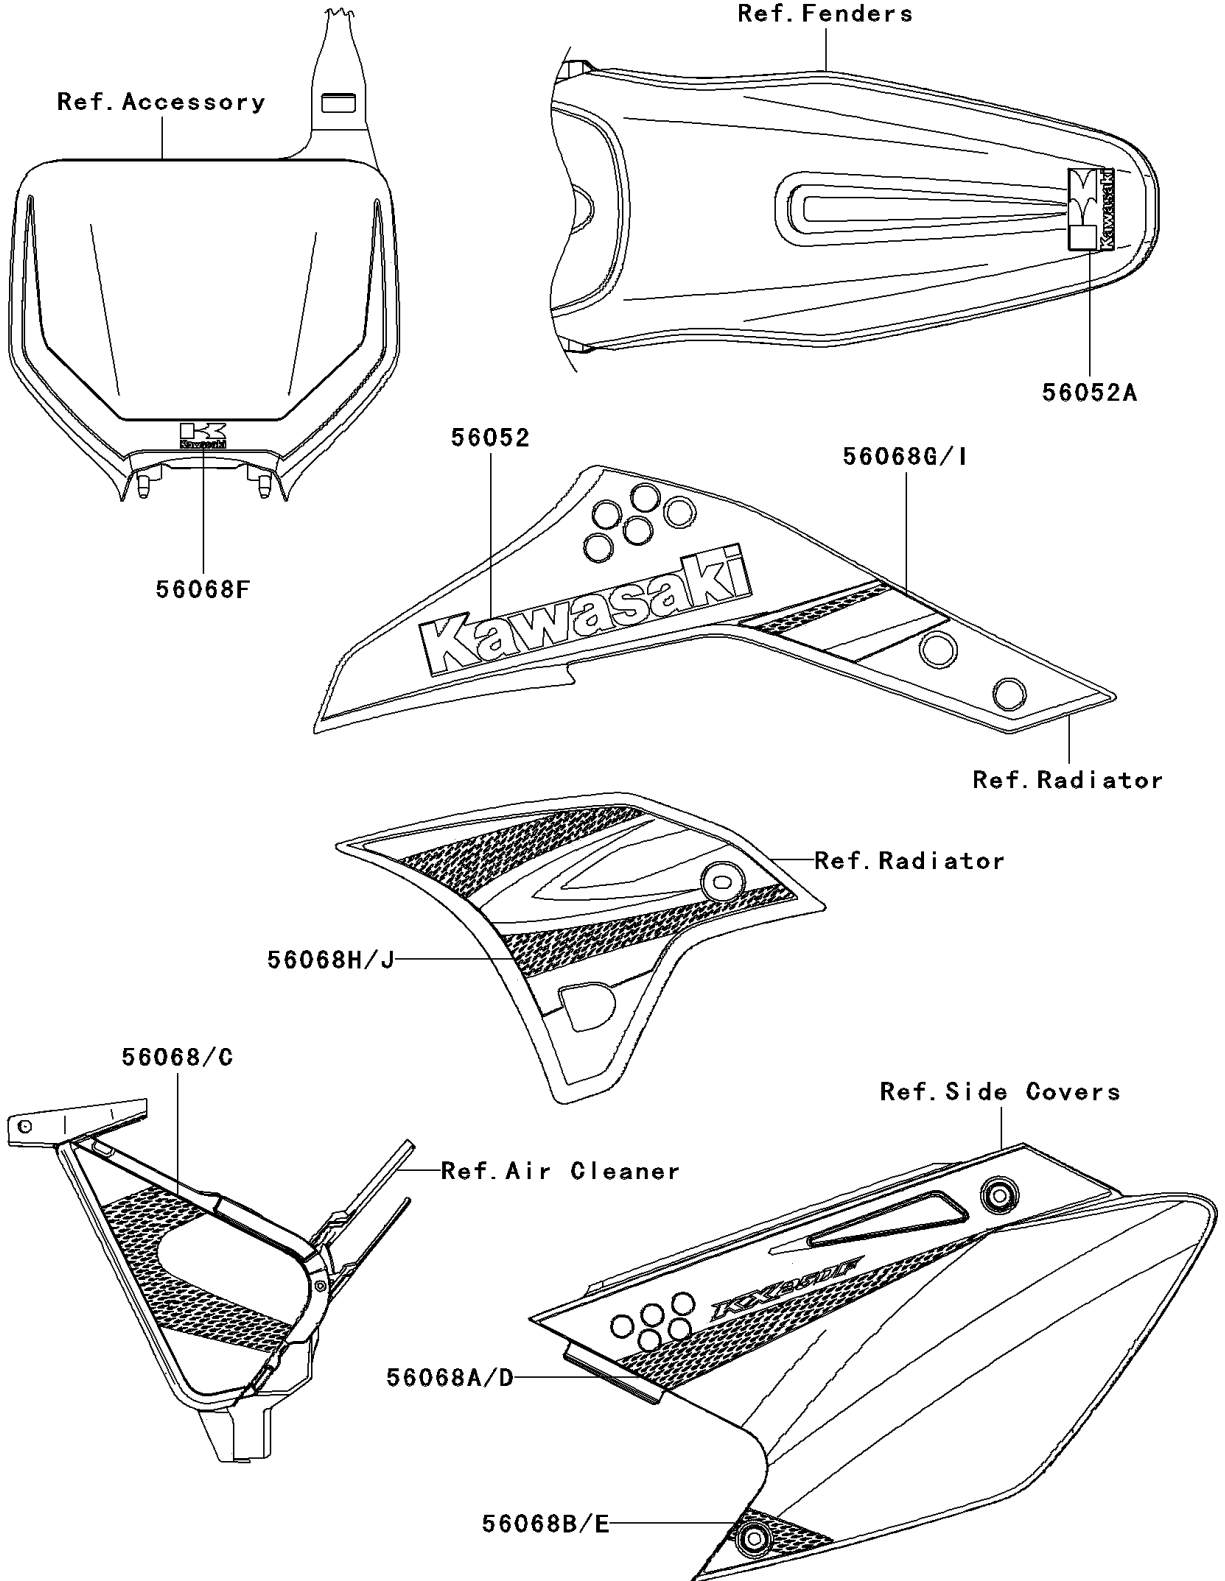

2008 KX™ 250F PARTS DIAGRAM

Decals

F2861

2008 KX™ 250F PARTS LIST

Decals

ITEM NAME	PART NUMBER	QUANTITY
MARK,SHROUD,KAWASAKI (Ref # 56052)	56052-0886	2
MARK,RR FENDER,KAWASAKI (Ref # 56052A)	56052-0887	1
PATTERN,AIR CLEANER,LH (Ref # 56068)	56068-0210	1
PATTERN,SIDE COVER,UPP,LH (Ref # 56068A)	56068-0211	1
PATTERN,SIDE COVER,LWR,LH (Ref # 56068B)	56068-0212	1
PATTERN,AIR CLEANER,RH (Ref # 56068C)	56068-0213	1
PATTERN,SIDE COVER,UPP,RH (Ref # 56068D)	56068-0214	1
PATTERN,SIDE COVER,LWR,RH (Ref # 56068E)	56068-0215	1
PATTERN,NUMBER PLATE (Ref # 56068F)	56068-0216	1
PATTERN,SHROUD,UPP,LH (Ref # 56068G)	56068-0280	1
PATTERN,SHROUD,LWR,LH (Ref # 56068H)	56068-0281	1
PATTERN,SHROUD,UPP,RH (Ref # 56068I)	56068-0282	1
PATTERN,SHROUD,LWR,RH (Ref # 56068J)	56068-0283	1