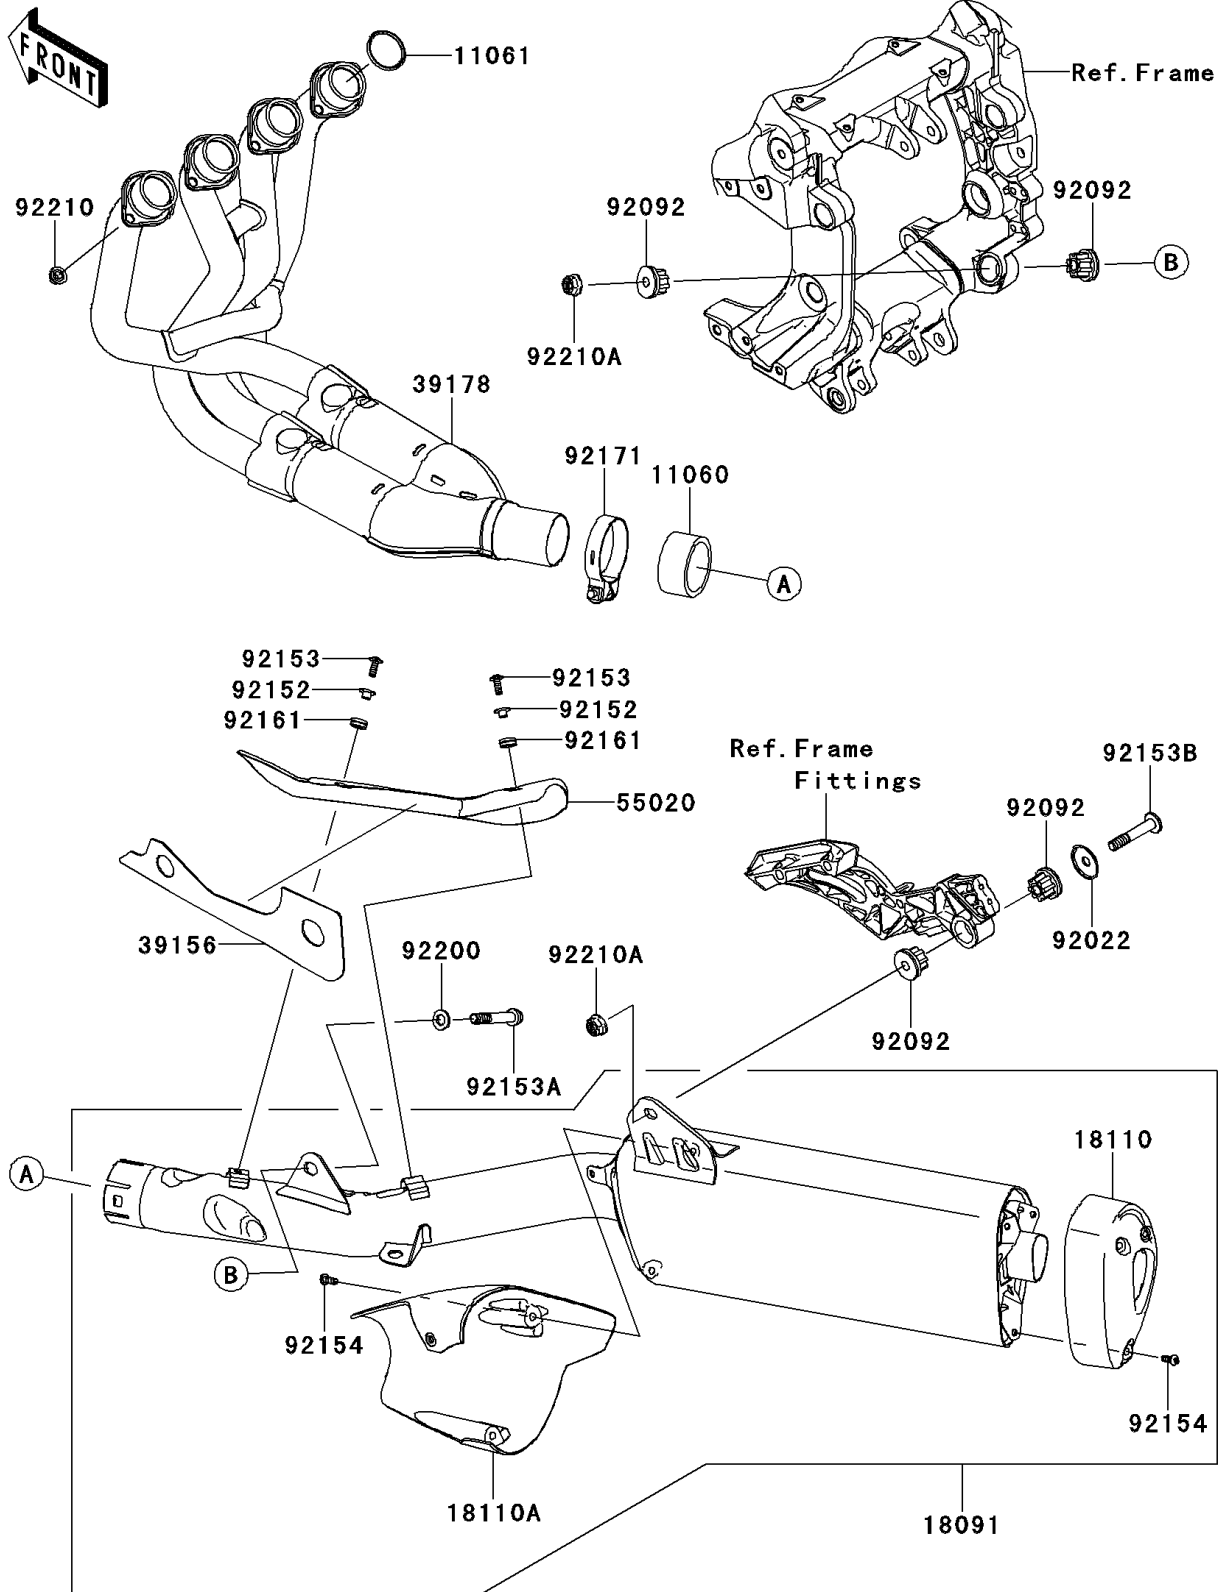

2010 Concours™ 14 PARTS DIAGRAM

Muffler(s)

E1140

2010 Concours™ 14 PARTS LIST

Muffler(s)

ITEM NAME	PART NUMBER	QUANTITY
GASKET,MUFFLER CONNECTING (Ref # 11060)	11060-1376	1
GASKET,EX PIPE (Ref # 11061)	11061-0027	4
BODY-COMP-MUFFLER (Ref # 18091)	18091-0616	1
BODY END-MUFFLER,RR (Ref # 18110)	18110-0111	1
BODY END-MUFFLER,FR (Ref # 18110A)	18110-0112	1
PAD (Ref # 39156)	39156-0604	1
MANIFOLD-COMP-EXHAUST (Ref # 39178)	39178-0140	1
GUARD (Ref # 55020)	55020-0529	1
WASHER (Ref # 92022)	92022-289	1
BUSHING-RUBBER,MUFFLER (Ref # 92092)	92092-1087	4
COLLAR (Ref # 92152)	92152-0286	2
BOLT,SOCKET,6X16 (Ref # 92153)	92153-0817	2
BOLT,SOCKET,10X60 (Ref # 92153A)	92153-1837	1
BOLT,SOCKET,10X58 (Ref # 92153B)	92153-1930	1
BOLT (Ref # 92154)	92154-0298	6
DAMPER (Ref # 92161)	92161-0306	2
CLAMP,64.5MM (Ref # 92171)	92171-0683	1
WASHER,10.7X20X2.5 (Ref # 92200)	92200-0393	1
NUT,8MM (Ref # 92210)	92210-0121	8
NUT,10X1.25 (Ref # 92210A)	92210-0316	2