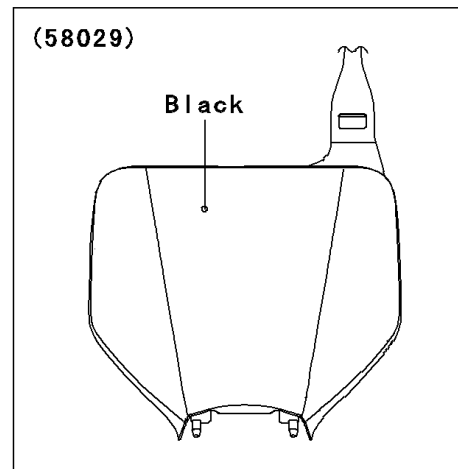

# 2008 KX™ 250F PARTS DIAGRAM

Accessory

F2910

W0D

### Accessory

ITEM NAME	PART NUMBER	QUANTITY
PLATE-NUMBER,F.BLACK (Ref # 58029)	58029-0003-6Z	1
BOLT,6X12 (Ref # 92153)	92153-0503	1