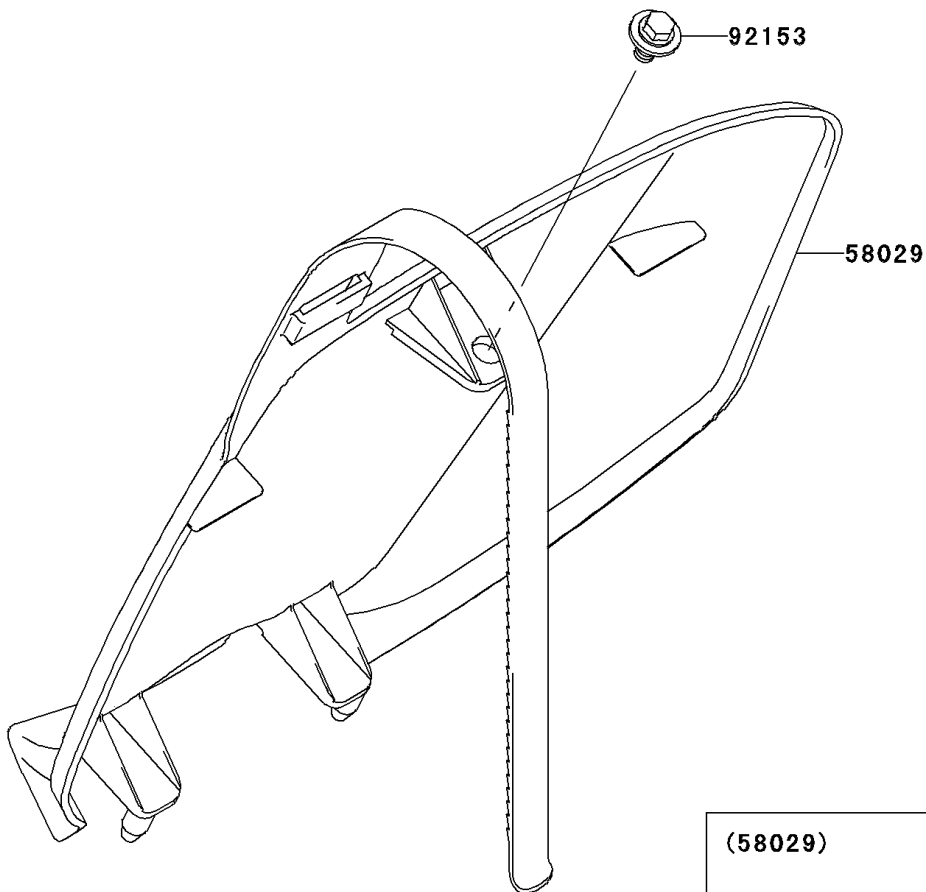

# 2008 KX™ 250F PARTS DIAGRAM

Accessory

F2910

W0D

## 2008 KX™ 250F PARTS LIST

### Accessory

ITEM NAME	PART NUMBER	QUANTITY
PLATE-NUMBER,F.BLACK (Ref # 58029)	58029-0003-6Z	1
BOLT,6X12 (Ref # 92153)	92153-0503	1