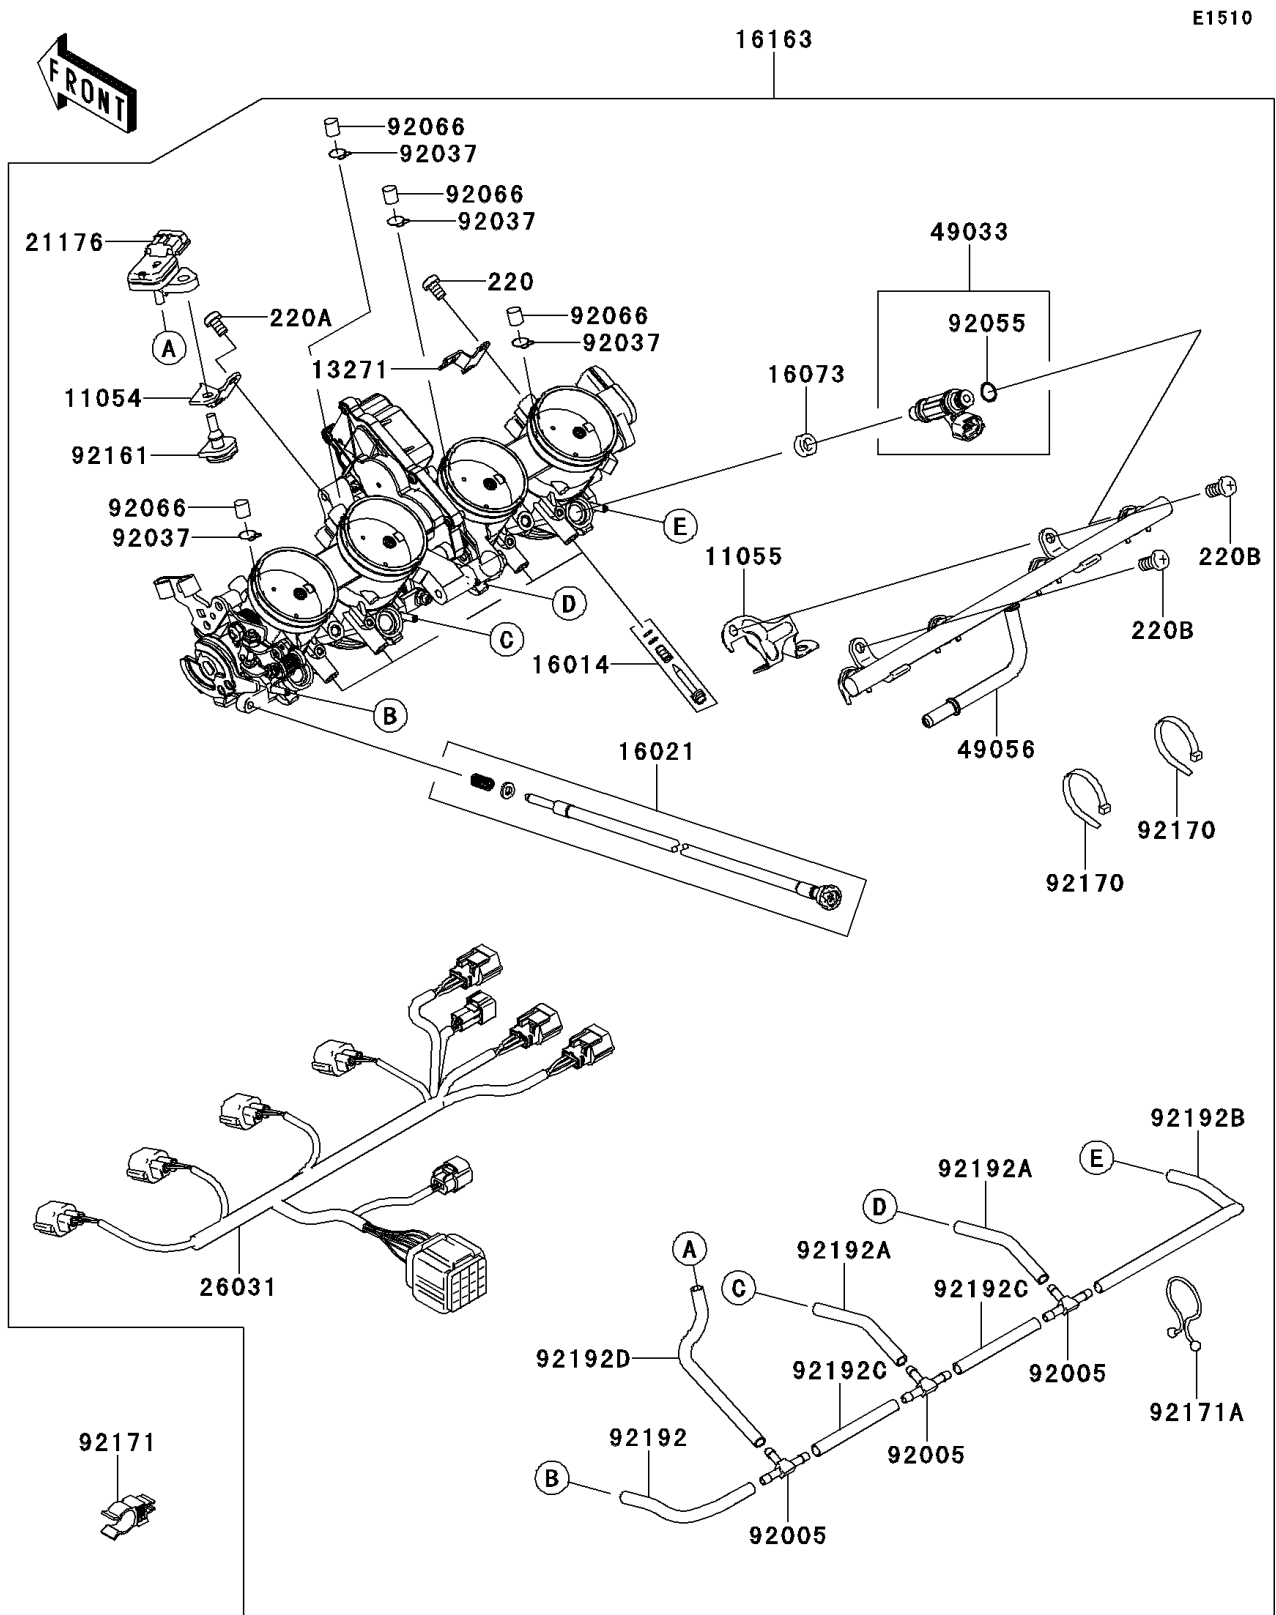

2010 Concours™ 14 PARTS DIAGRAM

Throttle

2010 Concours™ 14 PARTS LIST

Throttle

ITEM NAME	PART NUMBER	QUANTITY
SCREW-PAN-CROSS,5X6 (Ref # 220)	220AA0506	2
SCREW-PAN-CROS,5X8 (Ref # 220A)	220AA0508	2
SCREW-PAN-CROSS,6X12 (Ref # 220B)	220AA0612	2
BRACKET (Ref # 11054)	11054-0556	1
BRACKET (Ref # 11055)	11055-0395	1
PLATE (Ref # 13271)	13271-0792	1
SCREW-PILOT AIR (Ref # 16014)	16014-0005	4
SCREW-THROTTLE STOP (Ref # 16021)	16021-0024	1
INSULATOR,INJECTER (Ref # 16073)	16073-1123	4
THROTTLE-ASSY,40EIDW (Ref # 16163)	16163-0145	1
SENSOR,PRESSURE (Ref # 21176)	21176-0058	1
HARNESS (Ref # 26031)	26031-0797	1
NOZZLE-INJECTION (Ref # 49033)	49033-0011	4
PIPE-INJECTION (Ref # 49056)	49056-0017	1
FITTING (Ref # 92005)	92005-1380	3
CLAMP,BREATHER TUBE (Ref # 92037)	92037-174	4
RING-O,INJECTION NOZZLE (Ref # 92055)	92055-1622	4
PLUG,FITTING (Ref # 92066)	92066-1549	4
DAMPER (Ref # 92161)	92161-0041	1
CLAMP (Ref # 92170)	92170-2044	2
CLAMP (Ref # 92171)	92171-0687	1
CLAMP (Ref # 92171A)	92171-1680	1
TUBE (Ref # 92192)	92192-0131	1
TUBE,3.2X7.4X60 (Ref # 92192A)	92192-0576	2
TUBE,3.2X7.4X175 (Ref # 92192B)	92192-0577	1
TUBE,3.2X7.4X50 (Ref # 92192C)	92192-0578	2
TUBE,3.2X7.4X160 (Ref # 92192D)	92192-0579	1