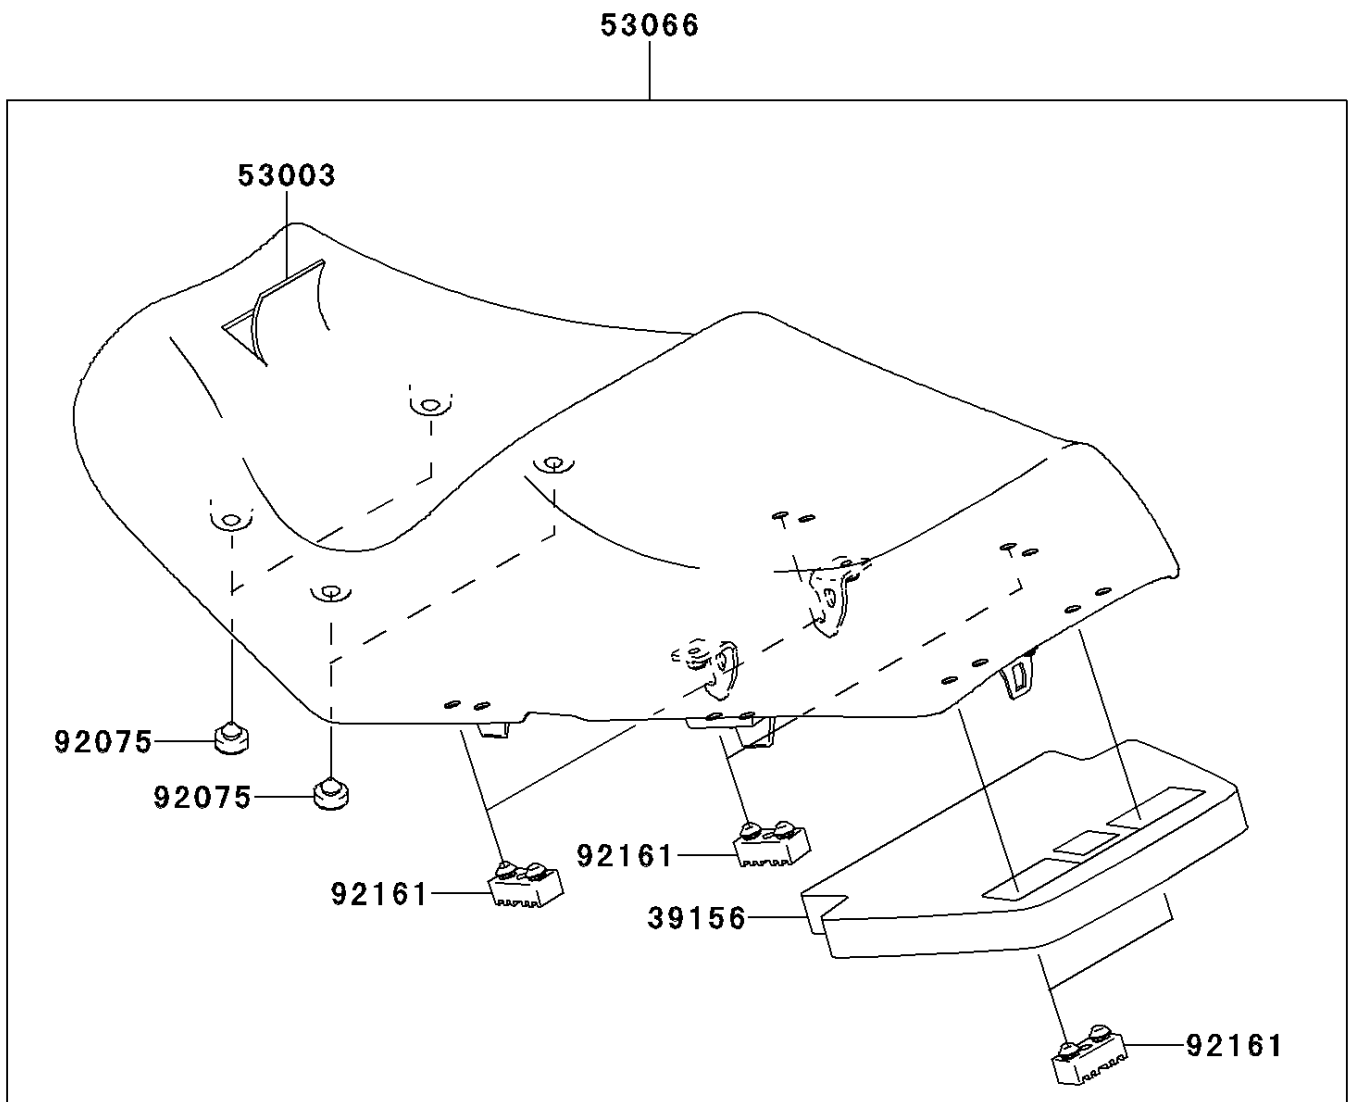

2010 Concours™ 14 PARTS DIAGRAM

Seat

F2510

2010 Concours™ 14 PARTS LIST

Seat

ITEM NAME	PART NUMBER	QUANTITY
PAD,SEAT (Ref # 39156)	39156-0396	1
LEATHER,SEAT,BLACK (Ref # 53003)	53003-0168-MA	1
SEAT-ASSY,DUAL,BLACK (Ref # 53066)	53066-0251-MA	1
DAMPER (Ref # 92075)	92075-1927	4
DAMPER,SEAT (Ref # 92161)	92161-0050	6