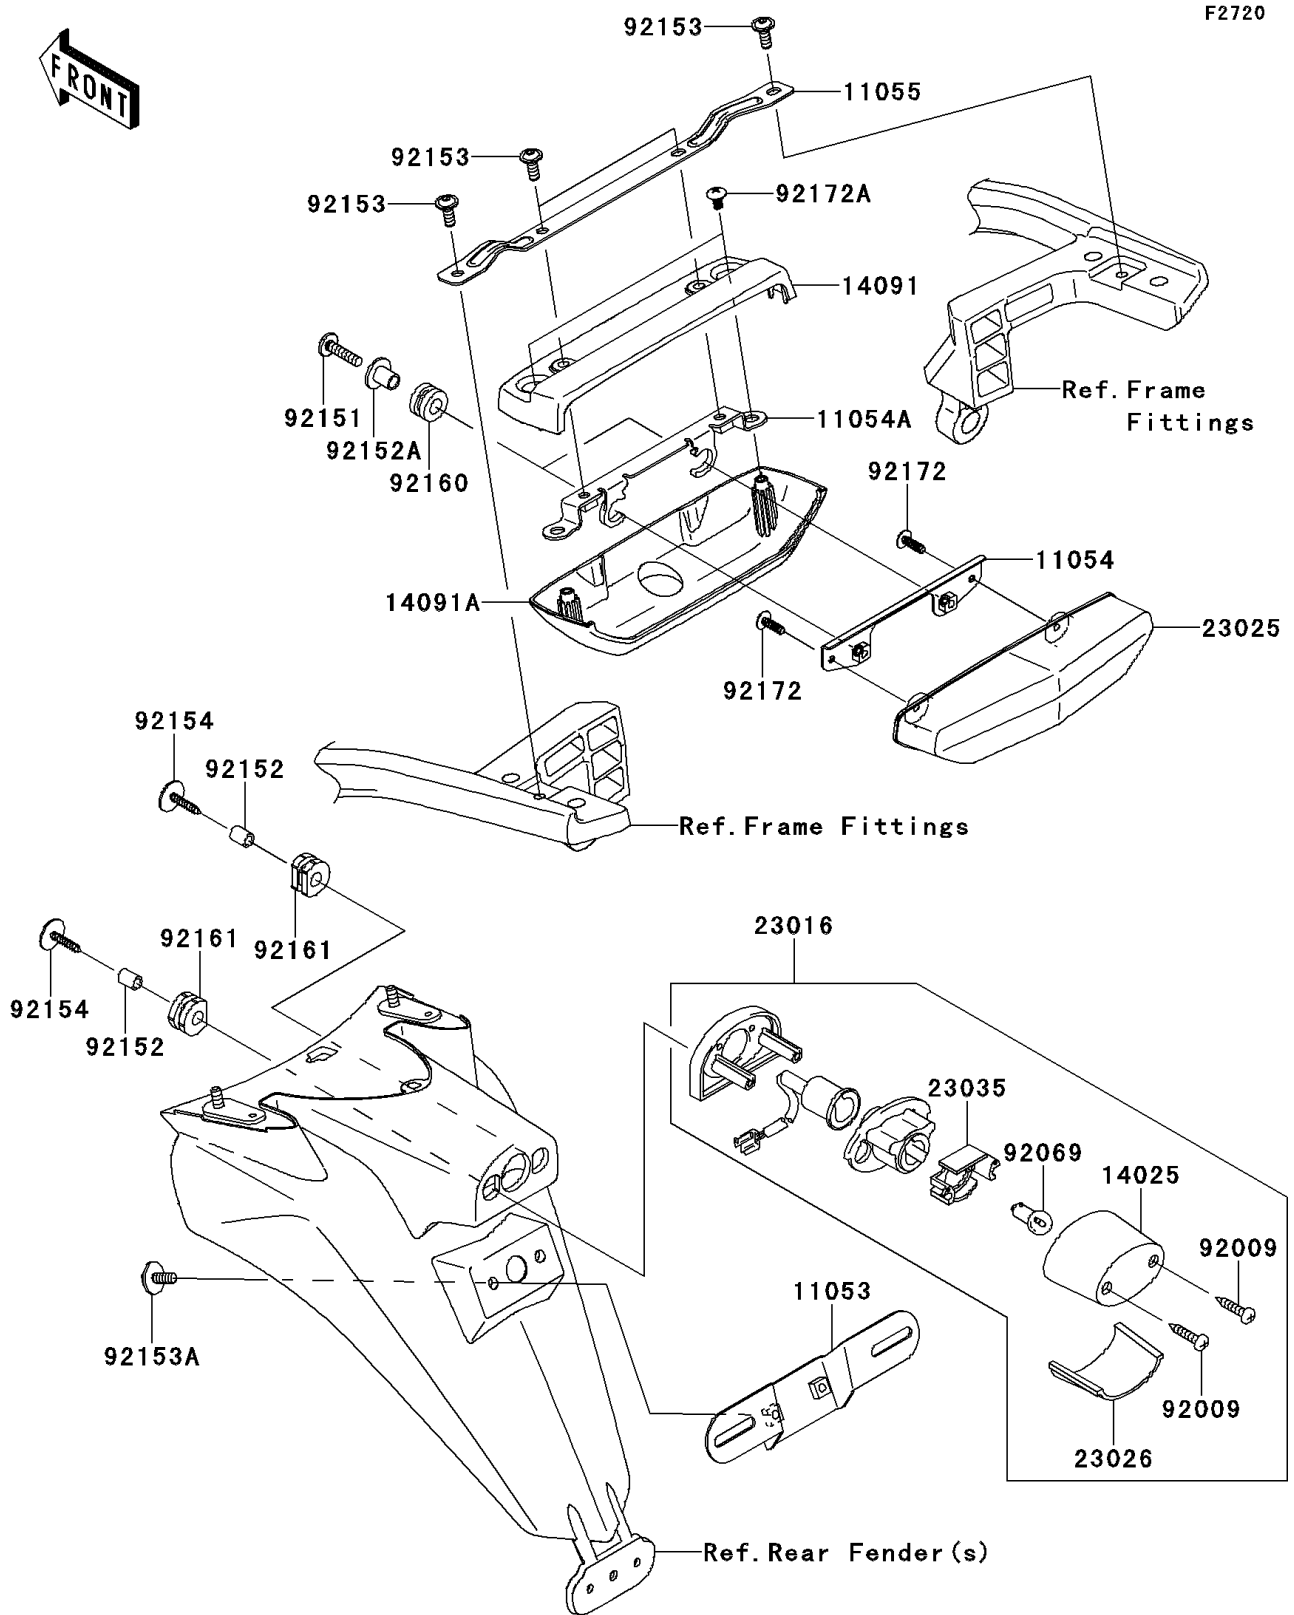

2010 Concours™ 14 PARTS DIAGRAM

Taillight(s)

2010 Concours™ 14 PARTS LIST

Taillight(s)

ITEM NAME	PART NUMBER	QUANTITY
BRACKET,LICENSE (Ref # 11053)	11053-0400	1
BRACKET,TAIL LAMP (Ref # 11054)	11054-0883	1
BRACKET (Ref # 11054A)	11054-1199	1
BRACKET,TAIL LAMP COVER (Ref # 11055)	11055-0323	1
COVER,LICENSE LAMP (Ref # 14025)	14025-1725	1
COVER,TAIL LAMP,UPP (Ref # 14091)	14091-0894	1
COVER,TAIL LAMP,LWR (Ref # 14091A)	14091-0895	1
LAMP-ASSY,LICENSE (Ref # 23016)	23016-1200	1
LAMP-TAIL (Ref # 23025)	23025-0035	1
LENS,LICENSE LAMP (Ref # 23026)	23026-1064	1
REFLECTOR-LAMP,LICENSE (Ref # 23035)	23035-1066	1
SCREW,TAPPING,4X20 (Ref # 92009)	92009-1378	2
BULB,12V 5W (Ref # 92069)	92069-1055	1
BOLT,SOCKET,6X25 (Ref # 92151)	92151-1611	2
COLLAR,6X9X11.5 (Ref # 92152)	92152-0372	2
COLLAR (Ref # 92152A)	92152-0666	2
BOLT,SOCKET,6X16 (Ref # 92153)	92153-0817	4
BOLT,6X16 (Ref # 92153A)	92153-1423	2
BOLT,TAPPING,WASHER,5X25 (Ref # 92154)	92154-0261	2
DAMPER (Ref # 92160)	92160-1167	2
DAMPER (Ref # 92161)	92161-0776	2
SCREW,TAPPING,5X16 (Ref # 92172)	92172-0175	2
SCREW,TAPPING,5X10 (Ref # 92172A)	92172-1061	2