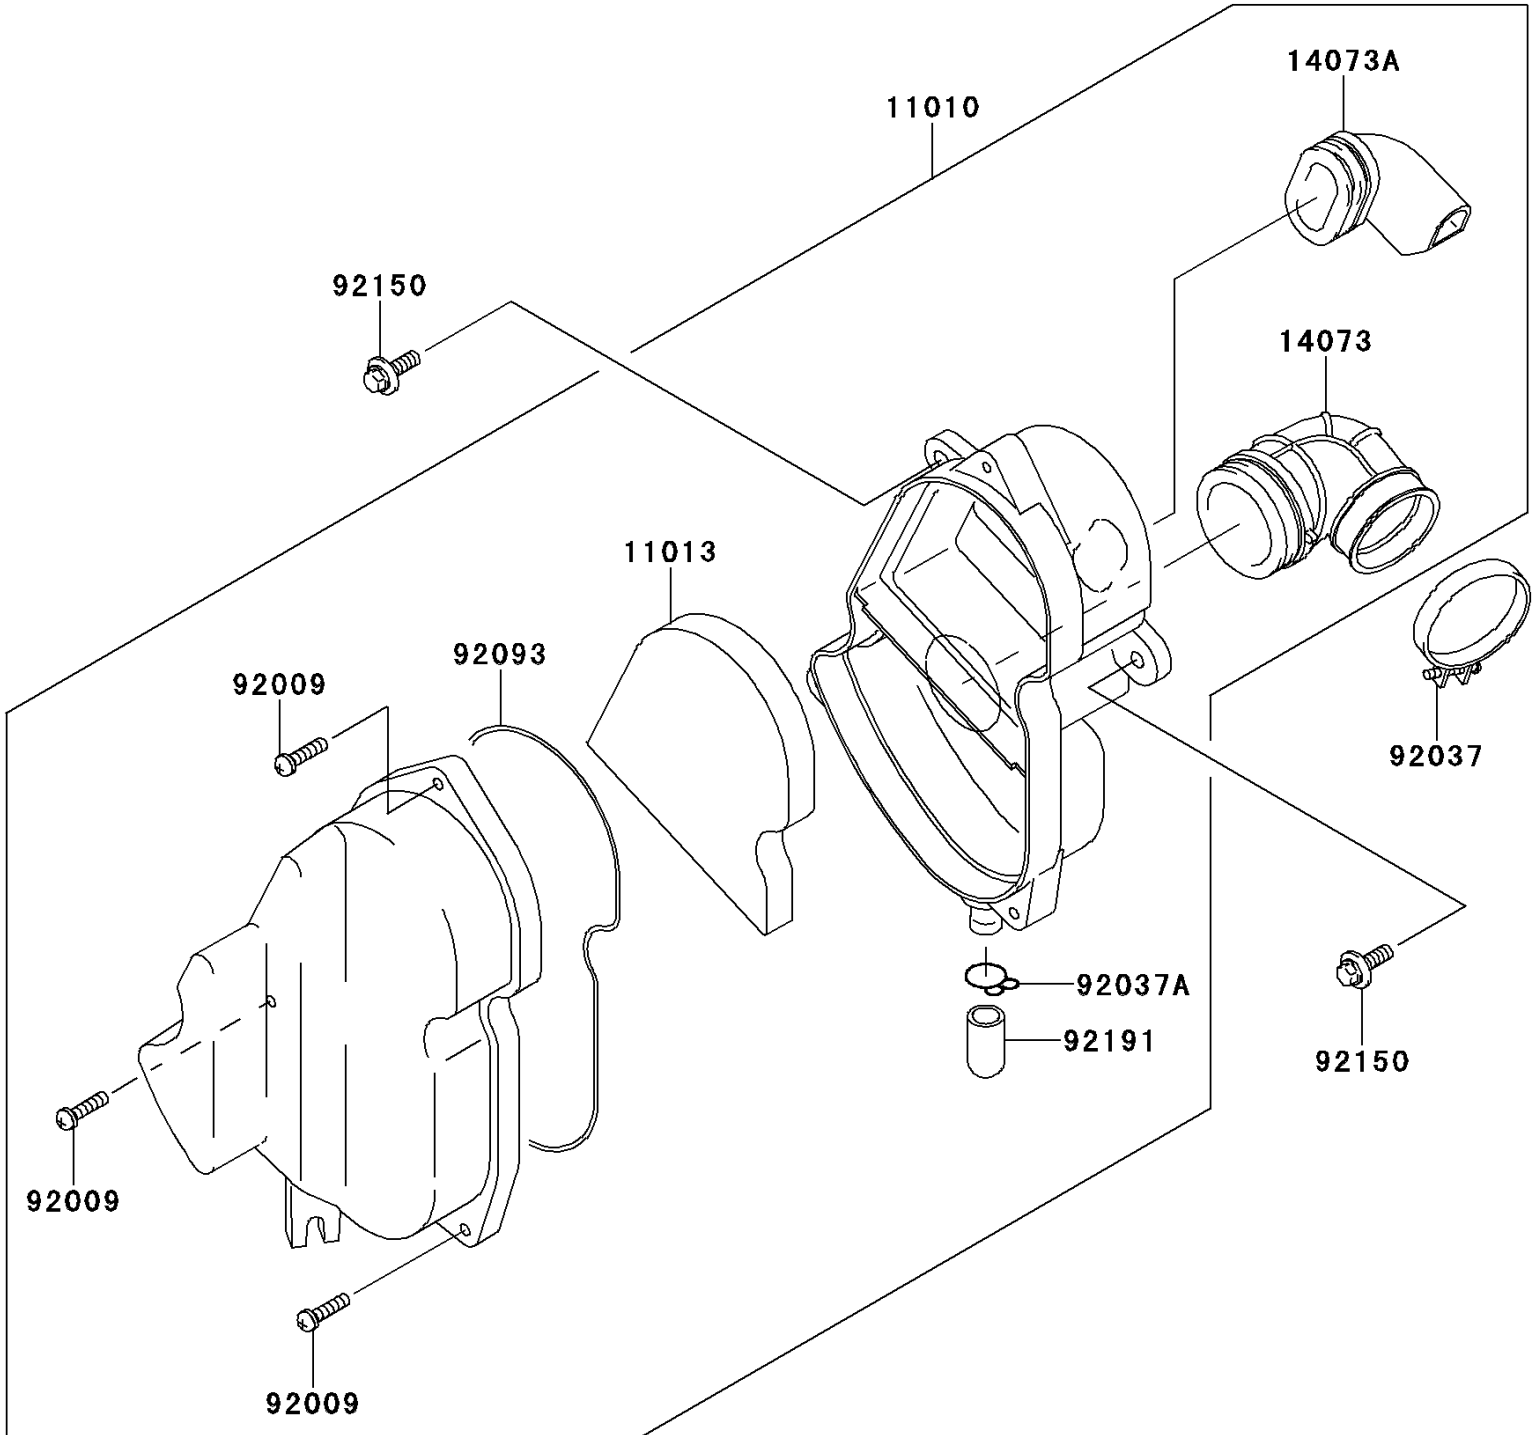

2013 KLX®110L PARTS DIAGRAM

Air Cleaner

E1130

2013 KLX®110L PARTS LIST

Air Cleaner

ITEM NAME	PART NUMBER	QUANTITY
FILTER-ASSY-AIR (Ref # 11010)	11010-1773	1
ELEMENT-AIR FILTER (Ref # 11013)	11013-1294	1
DUCT,CARBURETOR (Ref # 14073)	14073-1819	1
DUCT,IN (Ref # 14073A)	14073-1820	1
SCREW,M5X20 (Ref # 92009)	92009-1990	3
CLAMP (Ref # 92037)	92037-1305	1
CLAMP,14.5MM (Ref # 92037A)	92037-1900	1
SEAL,AIR CLEANER (Ref # 92093)	92093-1560	1
BOLT,FLANGED,6X20 (Ref # 92150)	92150-1339	2
TUBE (Ref # 92191)	92191-1704	1