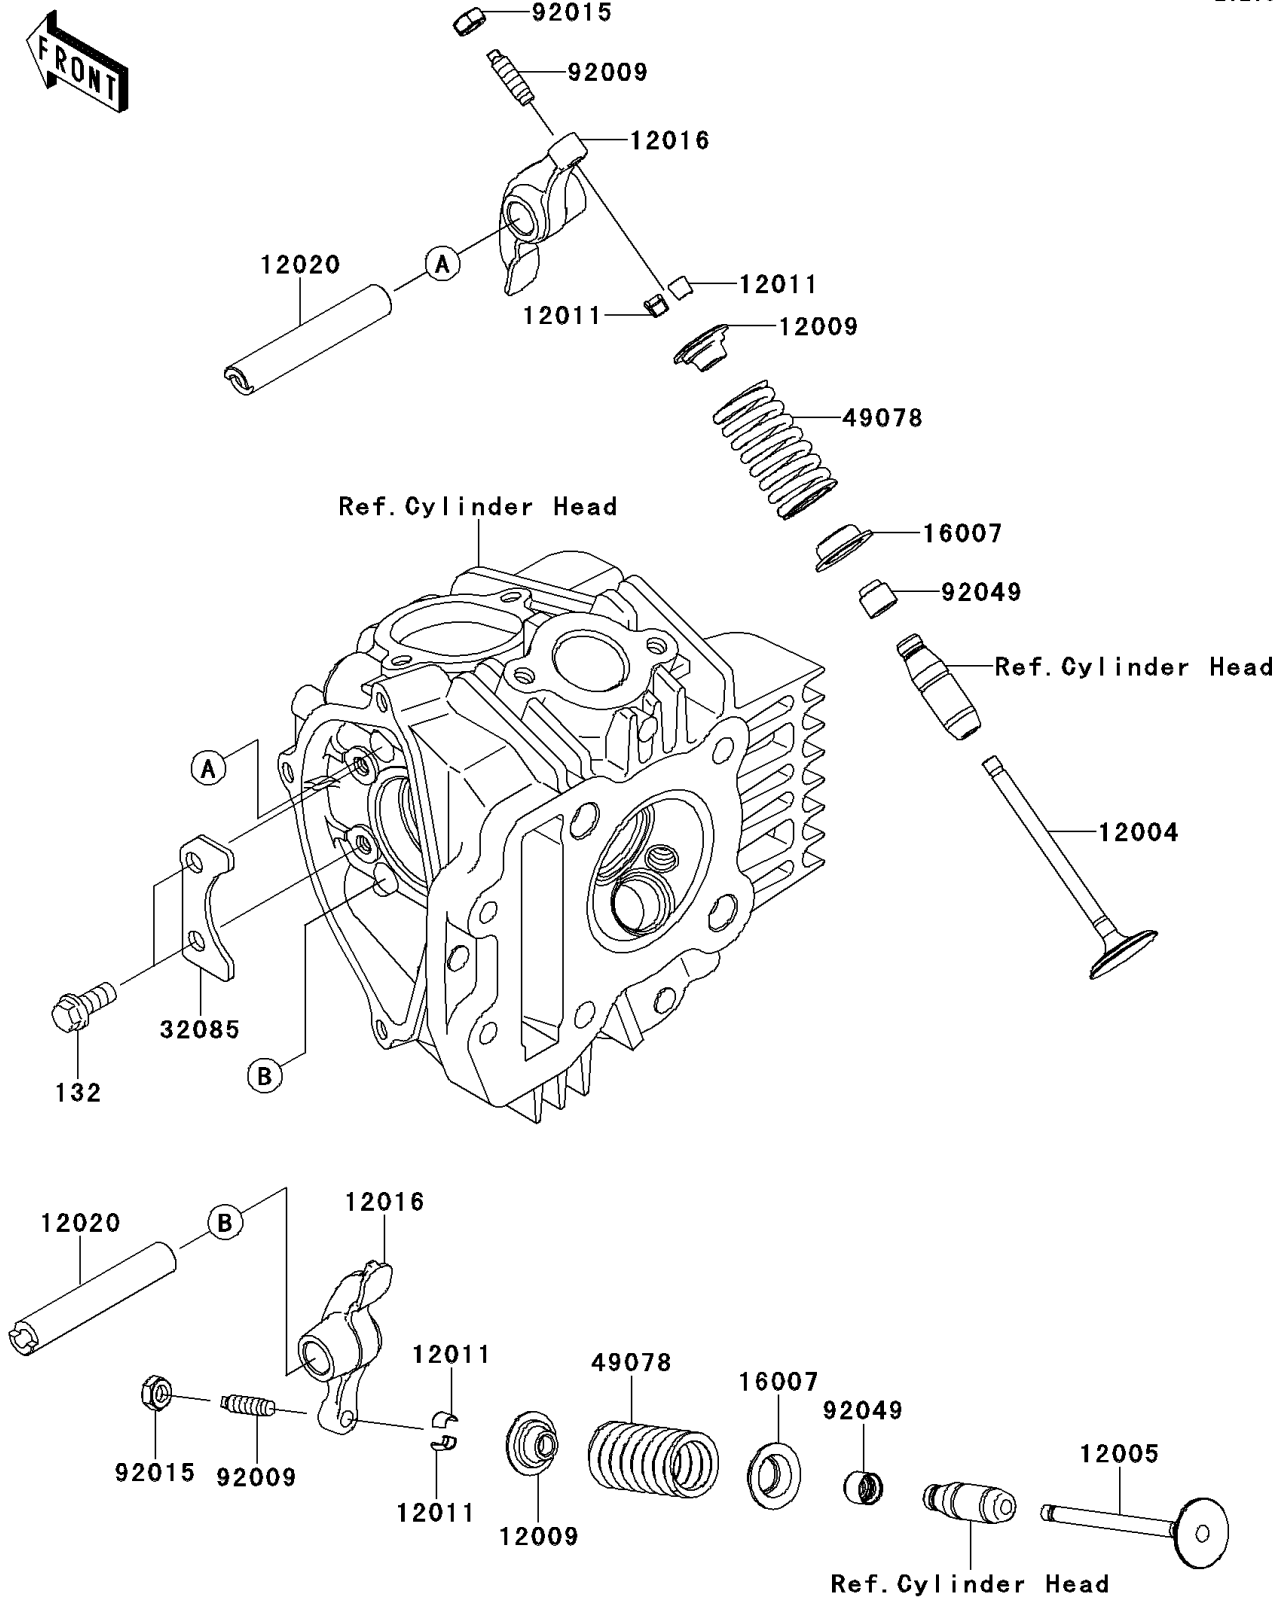

# 2013 KLX®110L PARTS DIAGRAM

Valve(s)

E1210

## 2013 KLX®110L PARTS LIST

Valve(s)

ITEM NAME	PART NUMBER	QUANTITY
BOLT-FLANGED-SMALL,6X14 (Ref # 132)	132BA0614	2
VALVE-INTAKE (Ref # 12004)	12004-0045	1
VALVE-EXHAUST (Ref # 12005)	12005-0058	1
RETAINER-VALVE SPRING (Ref # 12009)	12009-1073	2
COLLET (Ref # 12011)	12011-1053	4
ARM-ROCKER (Ref # 12016)	12016-0001	2
SHAFT-ROCKER (Ref # 12020)	12020-0010	2
SEAT-SPRING,VALVE (Ref # 16007)	16007-1187	2
STOPPER (Ref # 32085)	32085-0107	1
SPRING-ENGINE VALVE (Ref # 49078)	49078-1151	2
SCREW,VALVE ADJUST (Ref # 92009)	92009-1109	2
NUT,VALVE ADJUST LOCK (Ref # 92015)	92015-1137	2
SEAL-OIL,VSB 4.3 7.5 5.3 8.3 (Ref # 92049)	92049-1349	2