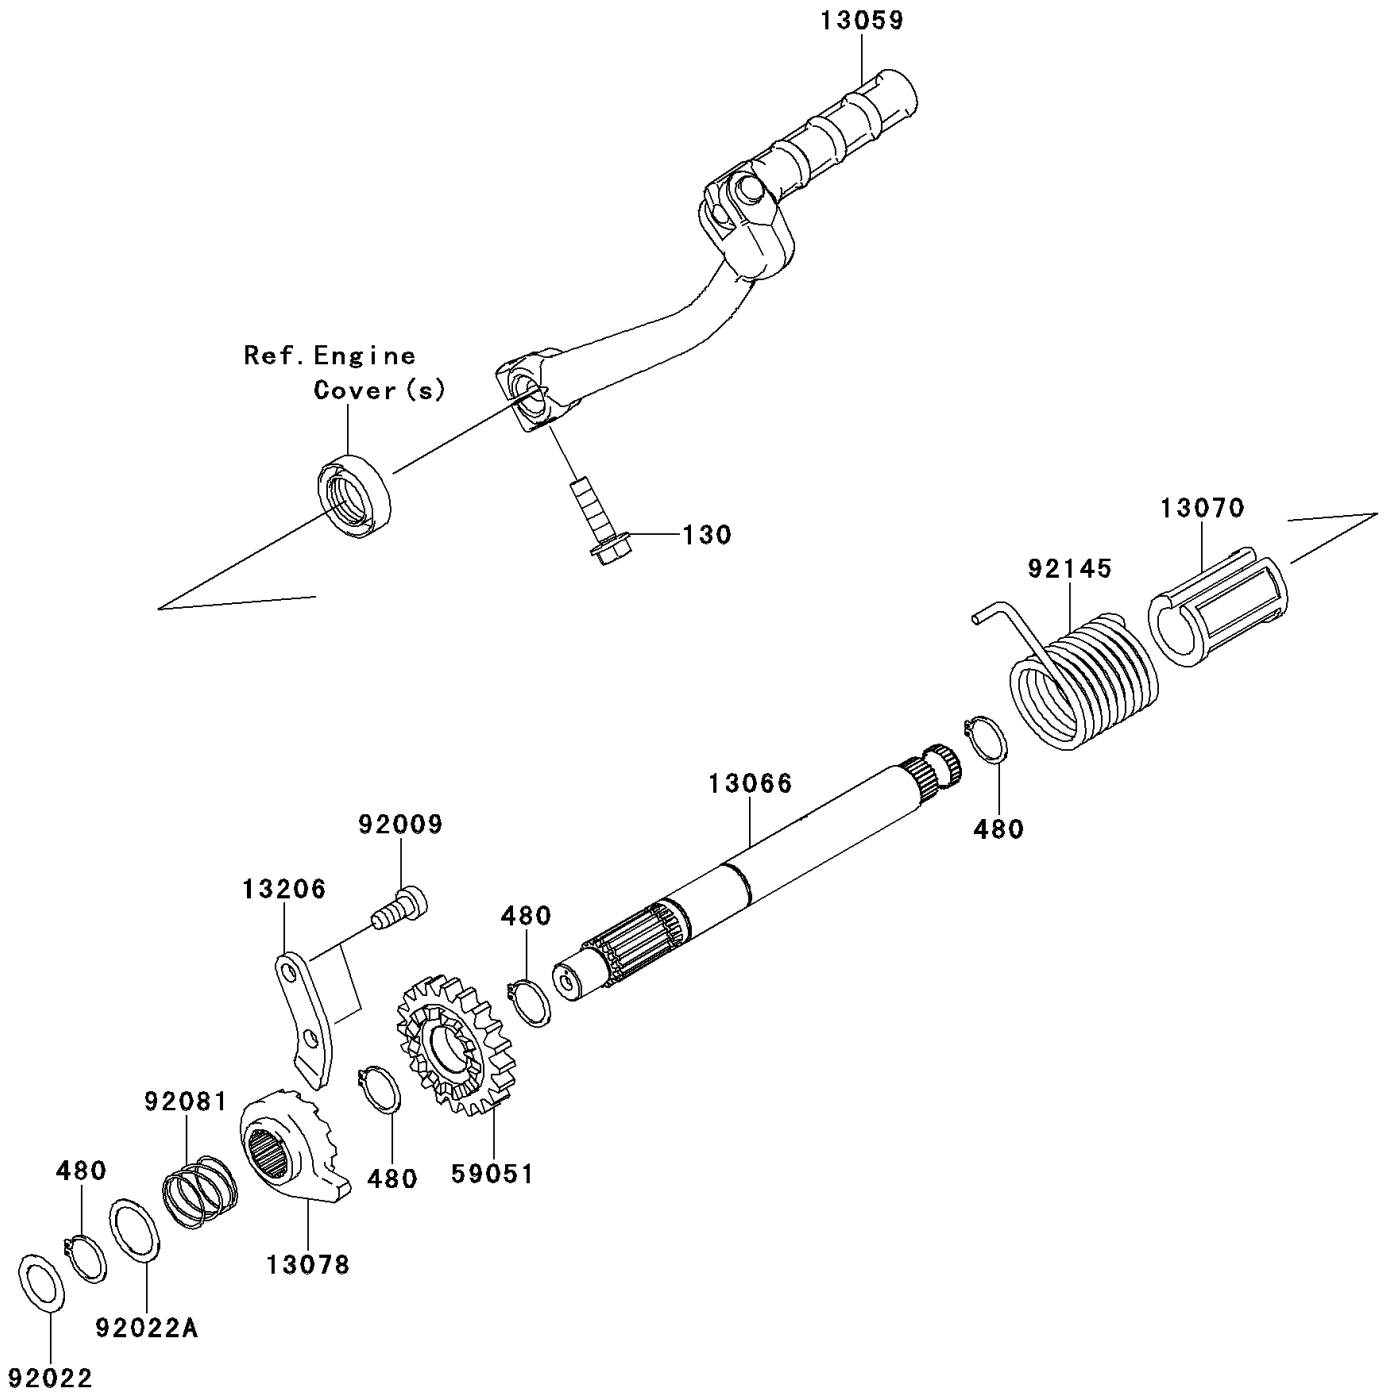

2013 KLX®110L PARTS DIAGRAM

Kickstarter Mechanism

E1340

2013 KLX®110L PARTS LIST

Kickstarter Mechanism

ITEM NAME	PART NUMBER	QUANTITY
BOLT-FLANGED,6X22 (Ref # 130)	130CA0622	1
CIRCLIP-TYPE-C,16MM (Ref # 480)	480J1600	4
LEVER-KICK (Ref # 13059)	13059-0046	1
SHAFT-KICK (Ref # 13066)	13066-1108	1
GUIDE,KICK SHAFT (Ref # 13070)	13070-1035	1
RATCHET (Ref # 13078)	13078-1069	1
GUIDE-KICK (Ref # 13206)	13206-1006	1
GEAR-SPUR,KICK STARTER,22T (Ref # 59051)	59051-1404	1
SCREW,TAPPING (Ref # 92009)	92009-1104	2
WASHER,13.2X20X0.5 (Ref # 92022)	92022-1224	1
WASHER,16.8X22X0.5 (Ref # 92022A)	92022-315	1
SPRING,RATCHET (Ref # 92081)	92081-122	1
SPRING,KICK STARTER (Ref # 92145)	92145-0626	1