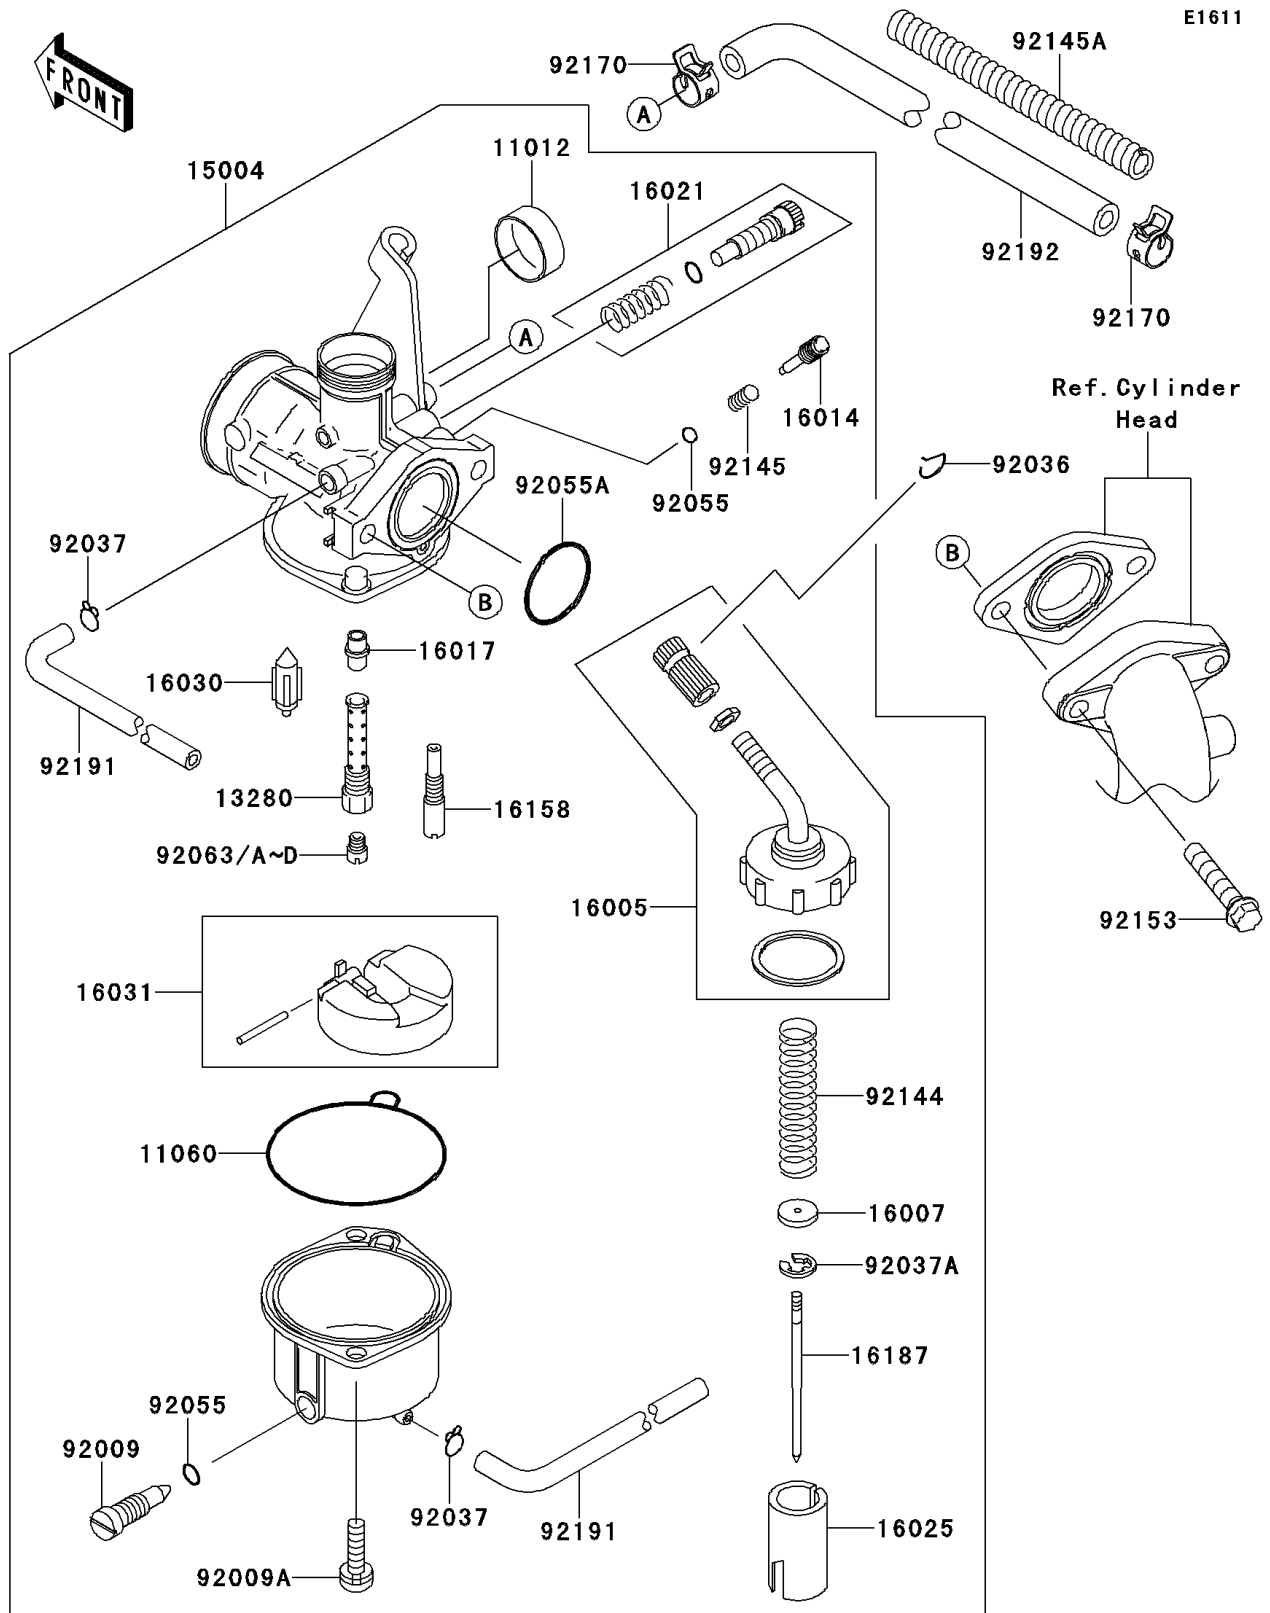

2010 KLX®110L PARTS DIAGRAM

Carburetor

2010 KLX®110L PARTS LIST

Carburetor

ITEM NAME	PART NUMBER	QUANTITY
CAP,CHOKE (Ref # 11012)	11012-1940	1
GASKET,FLOAT CHAMBER (Ref # 11060)	11060-1700	1
HOLDER,NEEDLE JET (Ref # 13280)	13280-0359	1
CARBURETOR-ASSY,PB18 (Ref # 15004)	15004-0065	1
TOP-CHAMBER (Ref # 16005)	16005-1091	1
SEAT-SPRING (Ref # 16007)	16007-1103	1
SCREW-PILOT AIR (Ref # 16014)	16014-0011	1
JET-NEEDLE (Ref # 16017)	16017-1434	1
SCREW-THROTTLE STOP (Ref # 16021)	16021-1241	1
VALVE-THROTTLE,CA3.0 (Ref # 16025)	16025-1209	1
VALVE-FLOAT,FLOAT (Ref # 16030)	16030-0002	1
FLOAT (Ref # 16031)	16031-1088	1
JET-SLOW,#40 (Ref # 16158)	16158-0005	1
NEEDLE-JET,NCFA (Ref # 16187)	16187-1228	1
SCREW,DRAIN (Ref # 92009)	92009-1057	1
SCREW (Ref # 92009A)	92009-1750	2
RING-SNAP (Ref # 92036)	92036-018	1
CLAMP,TUBE (Ref # 92037)	92037-1142	2
CLAMP,JET NEEDLE (Ref # 92037A)	92037-1401	1
RING-O (Ref # 92055)	92055-1053	2
RING-O (Ref # 92055A)	92055-1541	1
JET-MAIN,#78 (Ref # 92063)	92063-1393	1
JET-MAIN,#72 (Ref # 92063A)	92063-1394	AR
JET-MAIN,#75 (Ref # 92063B)	92063-1395	AR
JET-MAIN,#80 (Ref # 92063C)	92063-1396	AR
JET-MAIN,#82 (Ref # 92063D)	92063-1397	AR
SPRING,THROTTLE (Ref # 92144)	92144-1875	1
SPRING (Ref # 92145)	92145-0004	1
SPRING,HOSE PROTECTOR (Ref # 92145A)	92145-1481	1

2010 KLX®110L PARTS LIST

Carburetor

ITEM NAME	PART NUMBER	QUANTITY
BOLT,FLANGED-SMALL,6X28 (Ref # 92153)	92153-1309	2
CLAMP (Ref # 92170)	92170-1872	2
TUBE,3.5X6.5X418 (Ref # 92191)	92191-1735	2
TUBE,5.8X10.8X277 (Ref # 92192)	92192-0583	1