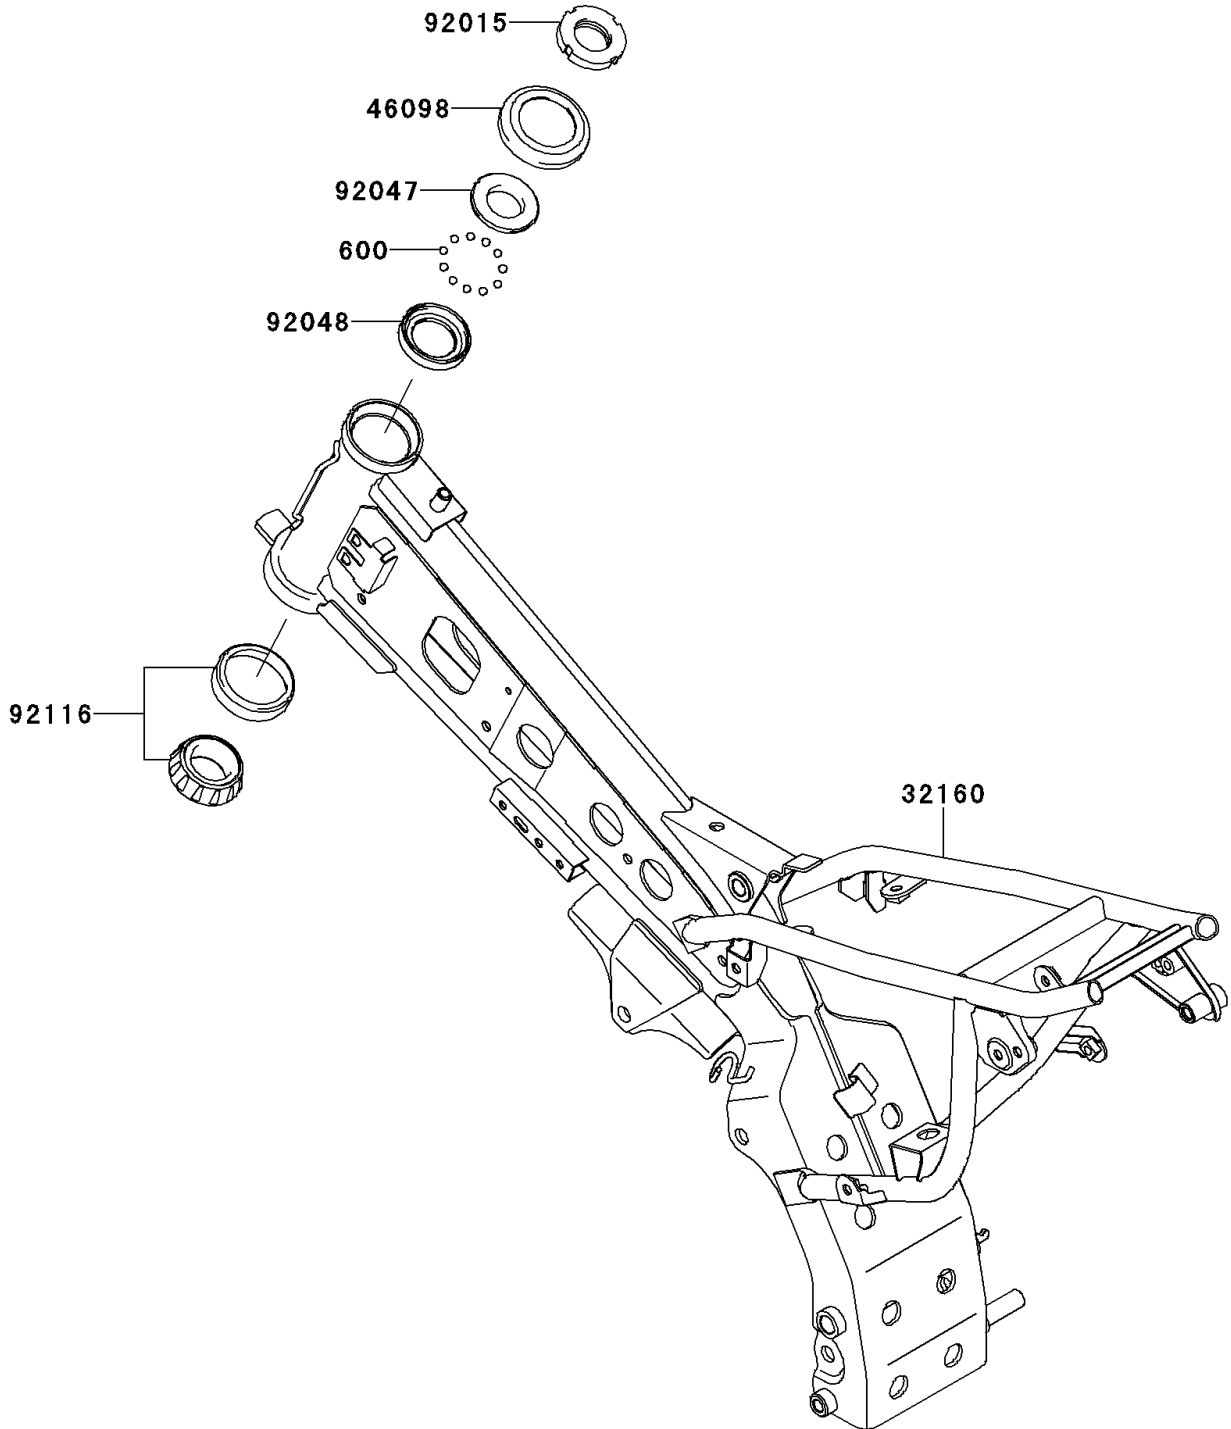

2012 KLX[®]110L PARTS DIAGRAM

Frame

F2120

2012 KLX®110L PARTS LIST

Frame

ITEM NAME	PART NUMBER	QUANTITY
BALL-STEEL,3/16 (Ref # 600)	600A0600	23
FRAME-COMP,P.SILVER (Ref # 32160)	32160-0501-458	1
CAP,STEERING STEM (Ref # 46098)	46098-018	1
NUT,STEERING LOCK,25MM (Ref # 92015)	92015-1222	1
CONE,STEERING STEM BEARING (Ref # 92047)	92047-014	1
RACE,STEERING STEM BEARING (Ref # 92048)	92048-009	1
BEARING-ROLLER,HR320/28XJ (Ref # 92116)	92116-1009	1