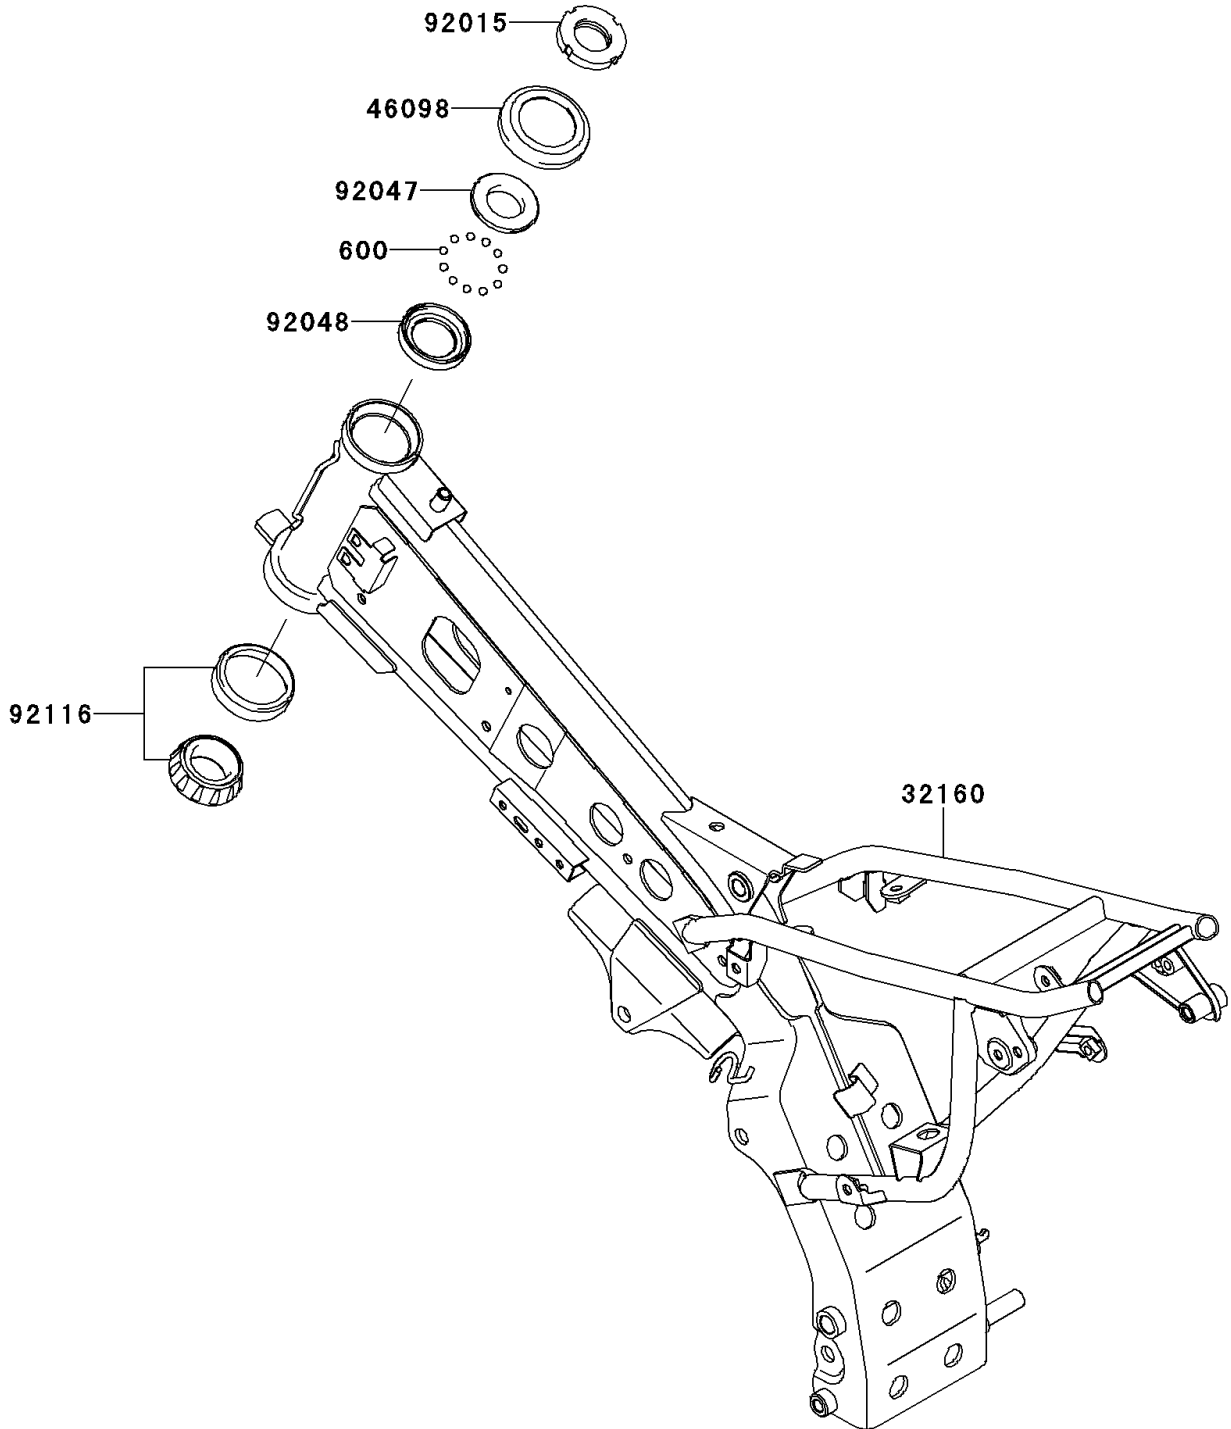

2013 KLX®110L PARTS DIAGRAM

Frame

F2120

2013 KLX®110L PARTS LIST

Frame

ITEM NAME	PART NUMBER	QUANTITY
BALL-STEEL,3/16 (Ref # 600)	600A0600	23
FRAME-COMP,P.SILVER (Ref # 32160)	32160-0501-458	1
CAP,STEERING STEM (Ref # 46098)	46098-018	1
NUT,STEERING LOCK,25MM (Ref # 92015)	92015-1222	1
CONE,STEERING STEM BEARING (Ref # 92047)	92047-014	1
RACE,STEERING STEM BEARING (Ref # 92048)	92048-009	1
BEARING-ROLLER,HR320/28XJ (Ref # 92116)	92116-1009	1