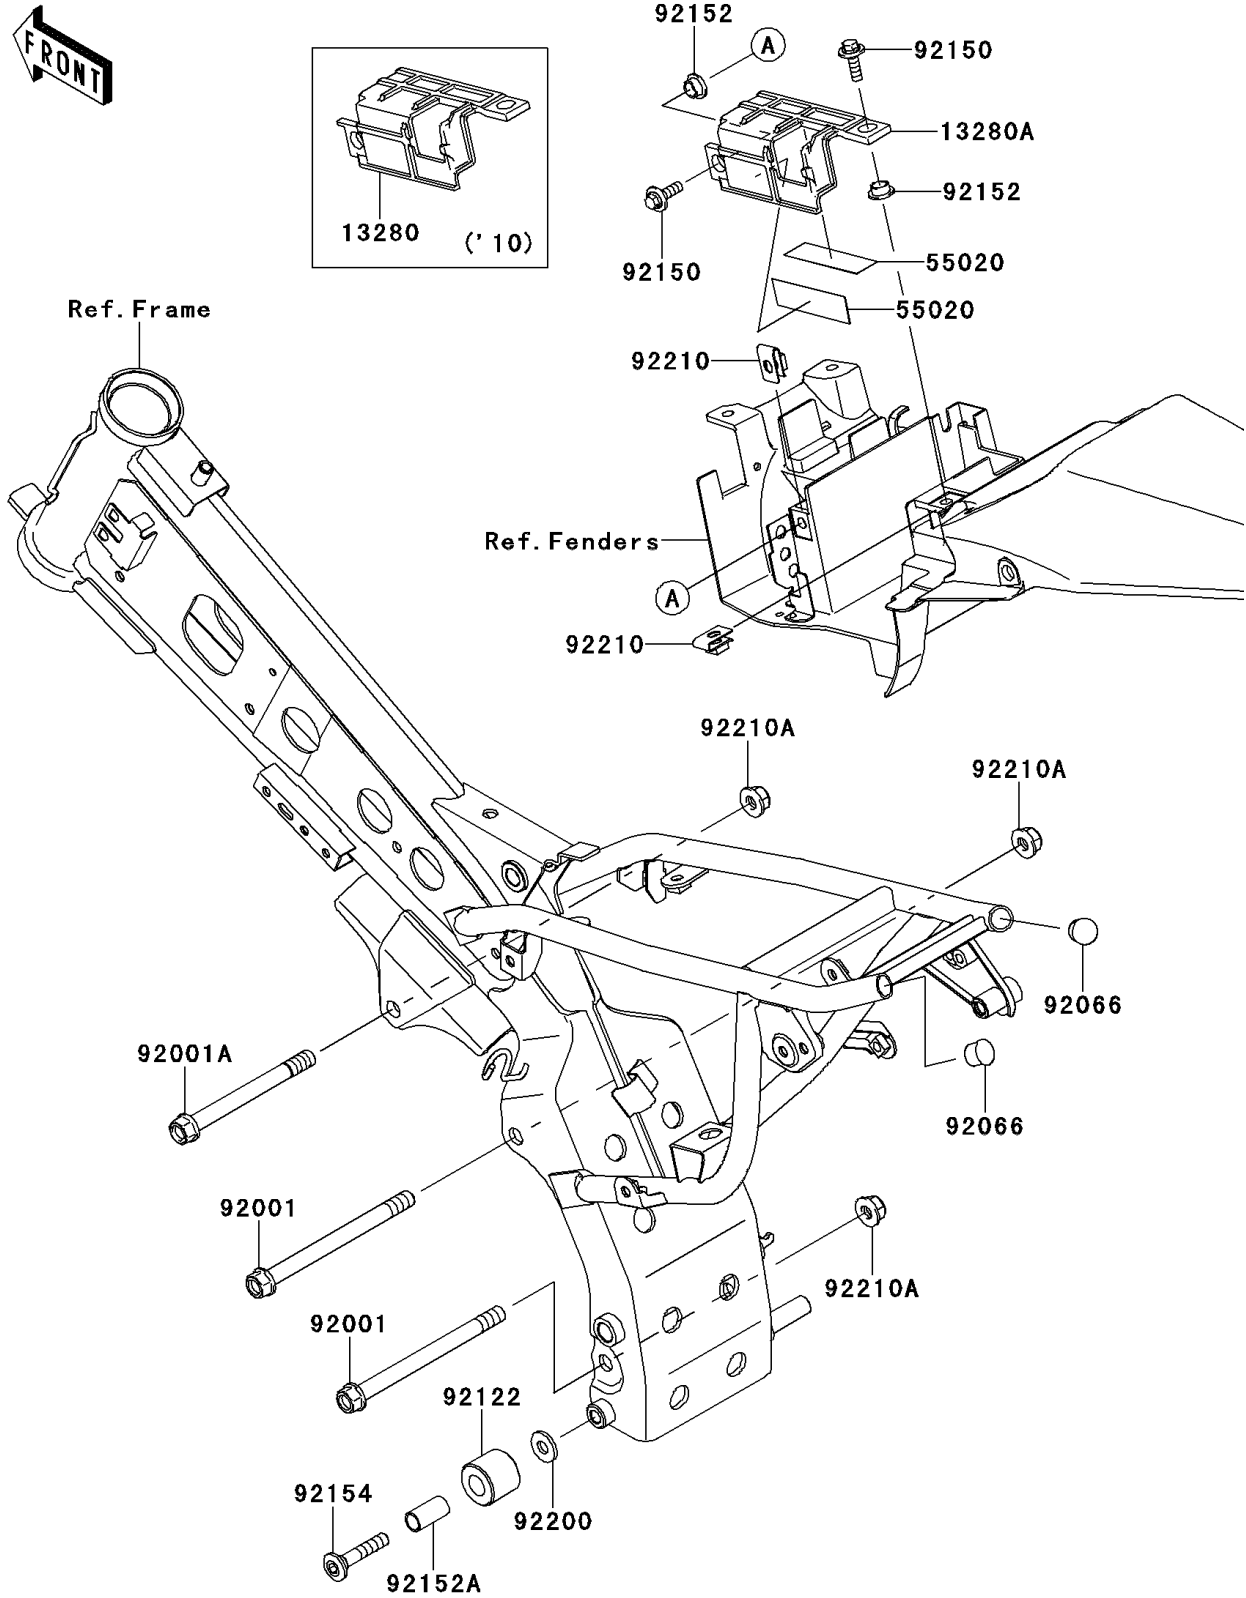

2013 KLX®110L PARTS DIAGRAM

Engine Mount

F2122

2013 KLX®110L PARTS LIST

Engine Mount

ITEM NAME	PART NUMBER	QUANTITY
HOLDER,BATTERY (Ref # 13280A)	13280-0384	1
GUARD (Ref # 55020)	55020-0527	2
BOLT,FLANGED,10X125 (Ref # 92001)	92001-1720	2
BOLT,FLANGED,10X105,BLACK (Ref # 92001A)	92001-1751	1
PLUG (Ref # 92066)	92066-1081	2
ROLLER,CHAIN GUIDE (Ref # 92122)	92122-0023	1
BOLT,FLANGED,6X20 (Ref # 92150)	92150-1339	2
COLLAR (Ref # 92152)	92152-0789	2
COLLAR,10.3X12.7X25 (Ref # 92152A)	92152-0831	1
BOLT,SOCKET,8X42 (Ref # 92154)	92154-0309	1
WASHER,8.5X20X2.3 (Ref # 92200)	92200-1055	1
NUT,6MM (Ref # 92210)	92210-0218	2
NUT,LOCK,FLANGED,10MM (Ref # 92210A)	92210-1081	3