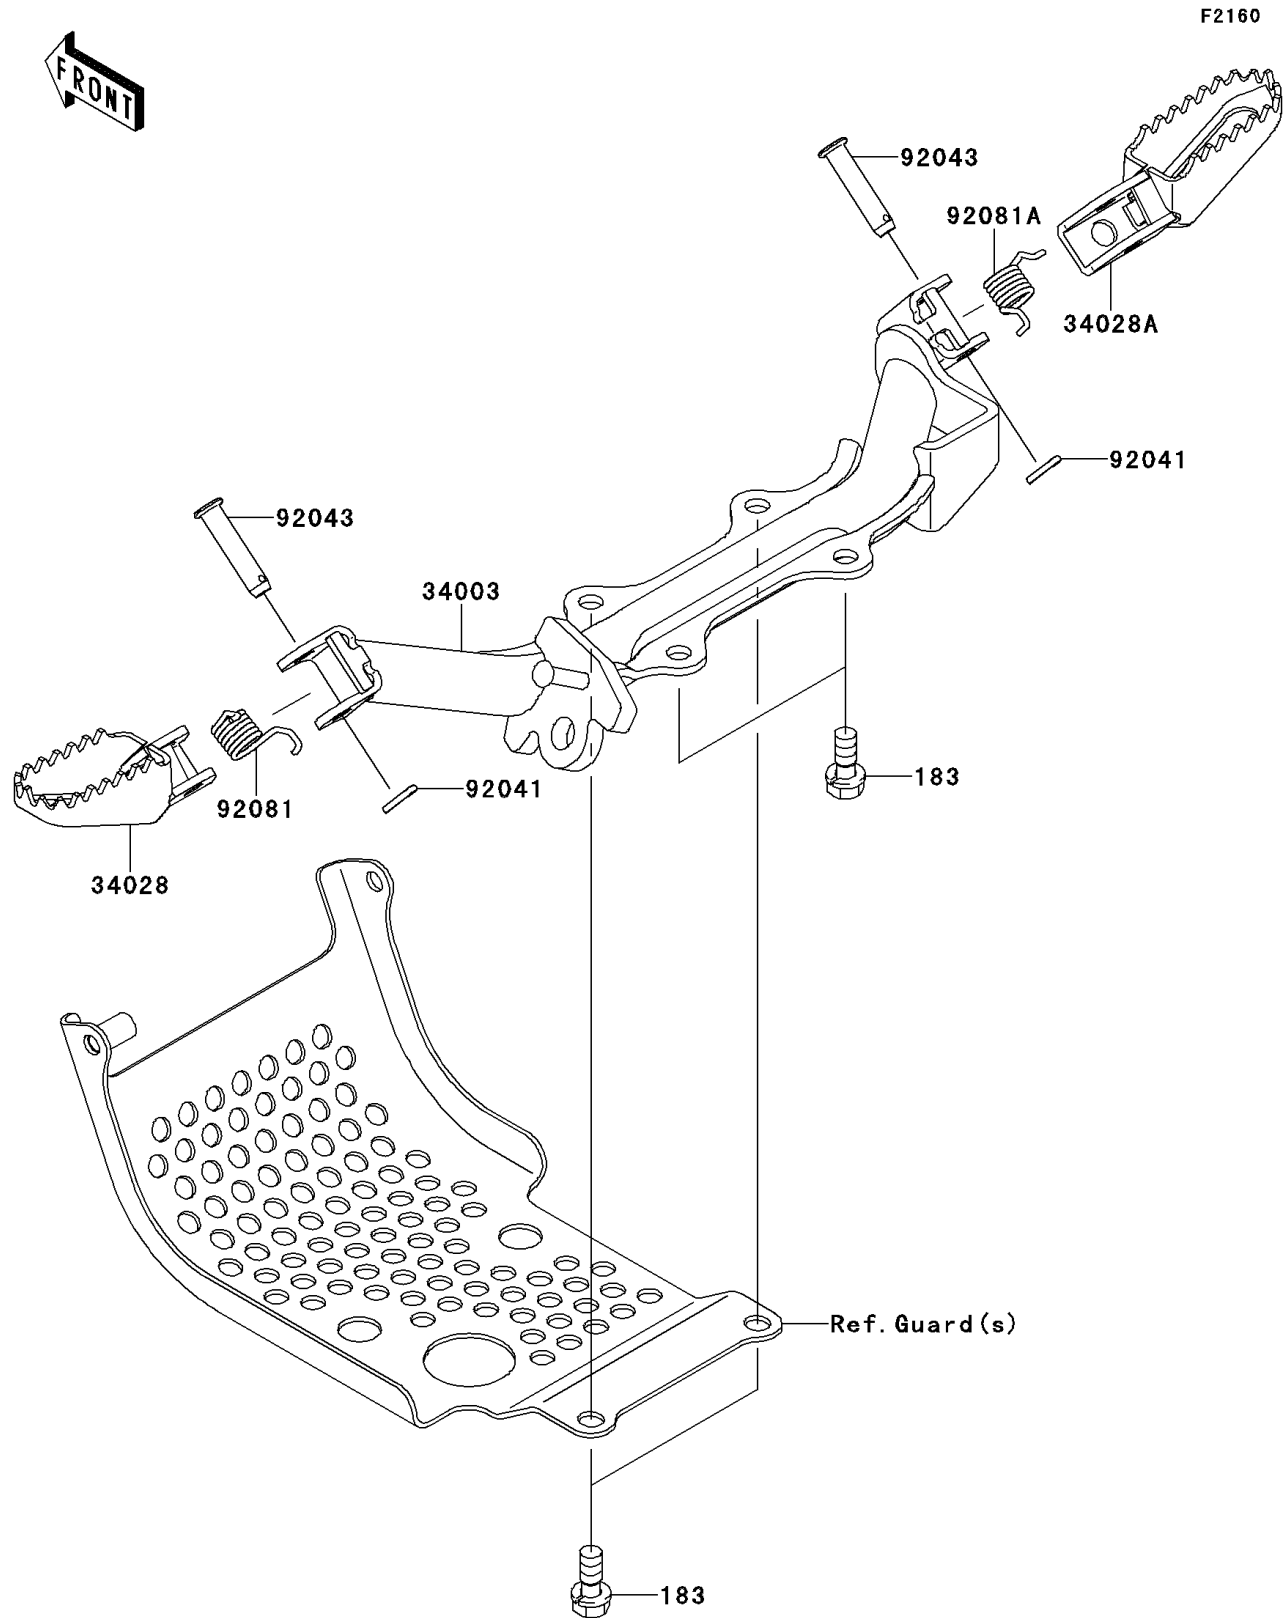

# 2012 KLX®110L PARTS DIAGRAM

## Footrests

## 2012 KLX®110L PARTS LIST

### Footrests

| ITEM NAME                            | PART NUMBER    | QUANTITY |
|--------------------------------------|----------------|----------|
| BOLT-UPSET-WS-SMALL,8X20 (Ref # 183) | 183BA0820      | 4        |
| HOLDER-STEP,P.SILVER (Ref # 34003)   | 34003-0107-458 | 1        |
| STEP,LH (Ref # 34028)                | 34028-1237     | 1        |
| STEP,RH (Ref # 34028A)               | 34028-1238     | 1        |
| COTTER,2.5X15 (Ref # 92041)          | 92041-1051     | 2        |
| PIN,8X32 (Ref # 92043)               | 92043-1143     | 2        |
| SPRING,FOOTREST,LH (Ref # 92081)     | 92081-1491     | 1        |
| SPRING,FOOTREST,RH (Ref # 92081A)    | 92081-1543     | 1        |