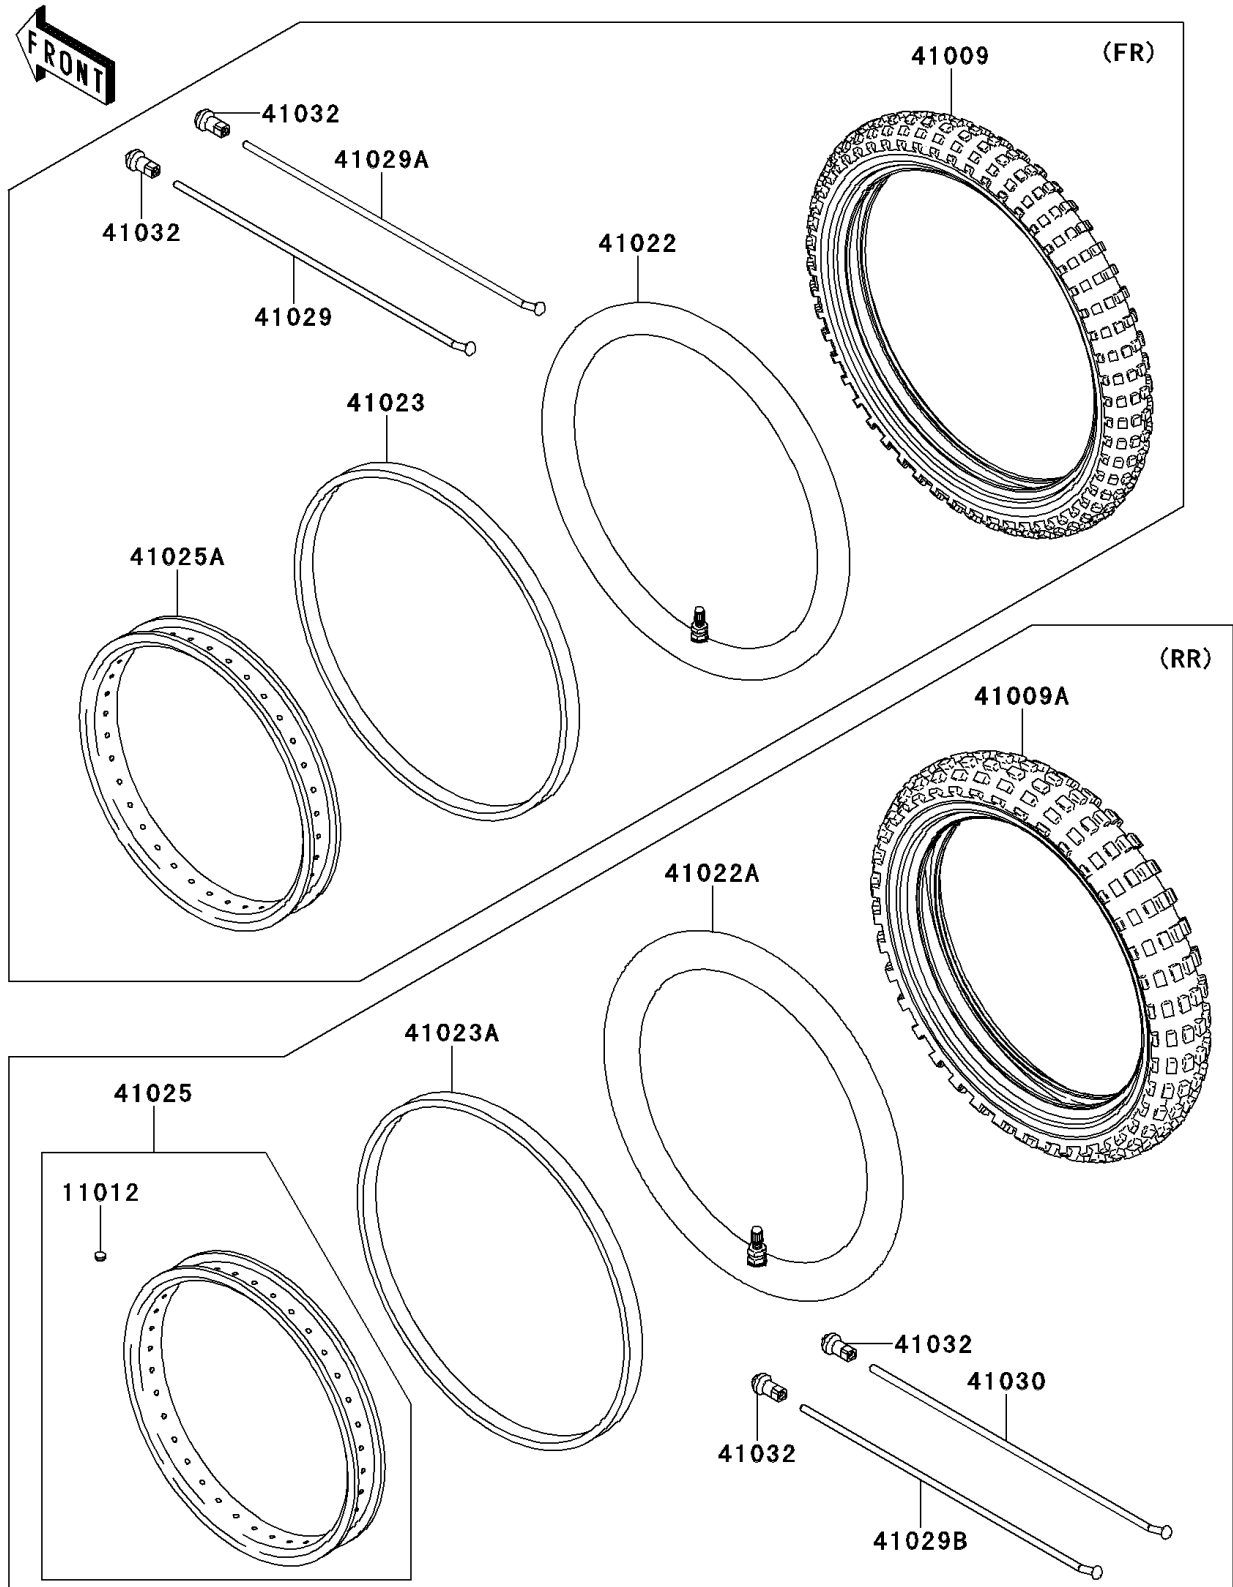

# 2013 KLX®110L PARTS DIAGRAM

Wheels/Tires

F2210

## 2013 KLX®110L PARTS LIST

### Wheels/Tires

ITEM NAME	PART NUMBER	QUANTITY
CAP,BEAD STOPPER (Ref # 11012)	11012-1916	1
TIRE,FR,2.50-14 4PR,GS-45F(IRC) (Ref # 41009)	41009-0231	1
TIRE,RR,3.00-12 4PR,GS-45F(IRC) (Ref # 41009A)	41009-0232	1
TUBE-TIRE,FR,2.50-14(IRC) (Ref # 41022)	41022-0037	1
TUBE-TIRE,RR,3.00-12(IRC) (Ref # 41022A)	41022-0038	1
BAND-RIM,FR,2.50-14(IRC) (Ref # 41023)	41023-0021	1
BAND-RIM,RR,3.00-12(IRC) (Ref # 41023A)	41023-0022	1
RIM,RR,1.60X12 (Ref # 41025)	41025-0009	1
RIM,FR,1.40X14 (Ref # 41025A)	41025-0013	1
SPOKE-INNER,FR,144MMX118D (Ref # 41029)	41029-1067	16
SPOKE-INNER,FR,133.5MMX97D (Ref # 41029A)	41029-1068	16
SPOKE-INNER,RR,98MMX105.5D (Ref # 41029B)	41029-1329	18
SPOKE-OUTER,RR,98MMX77.5D (Ref # 41030)	41030-1182	18
NIPPLE-SPOKE (Ref # 41032)	41032-0009	68