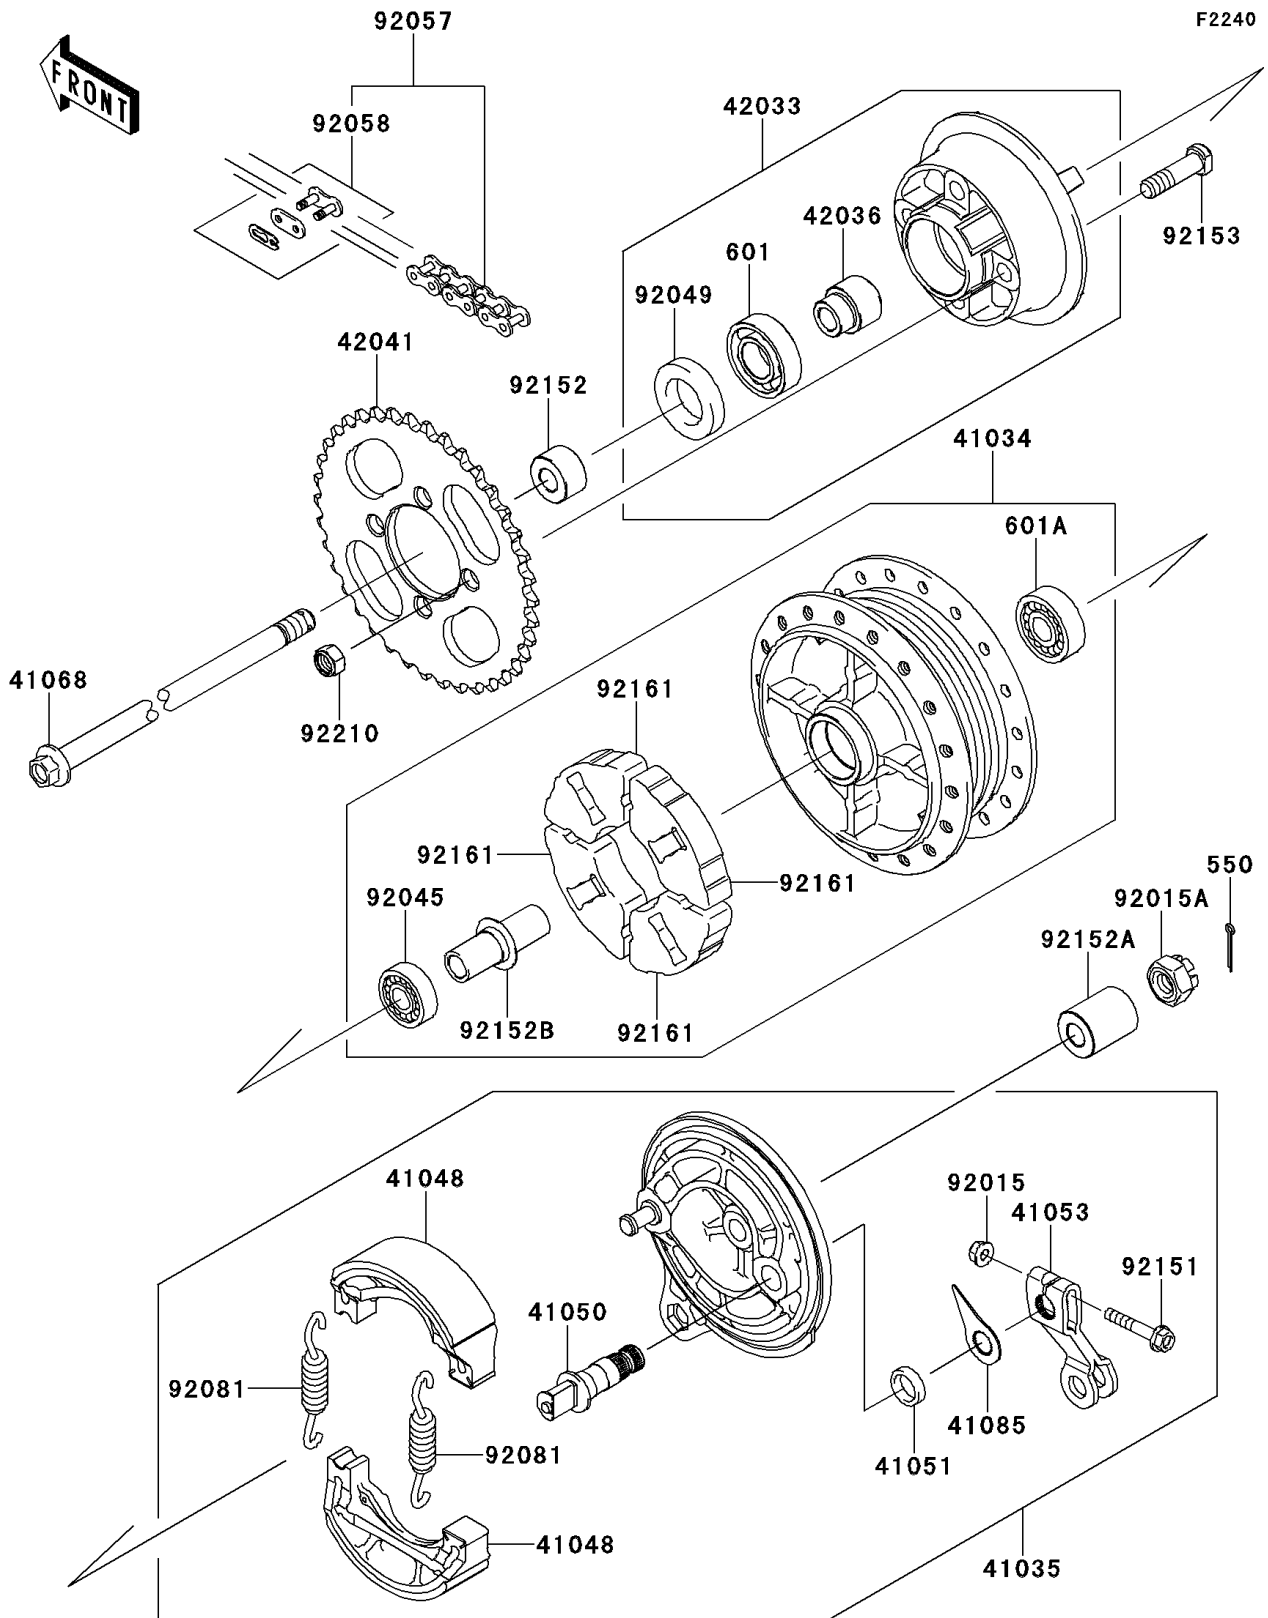

2013 KLX®110L PARTS DIAGRAM

Rear Hub