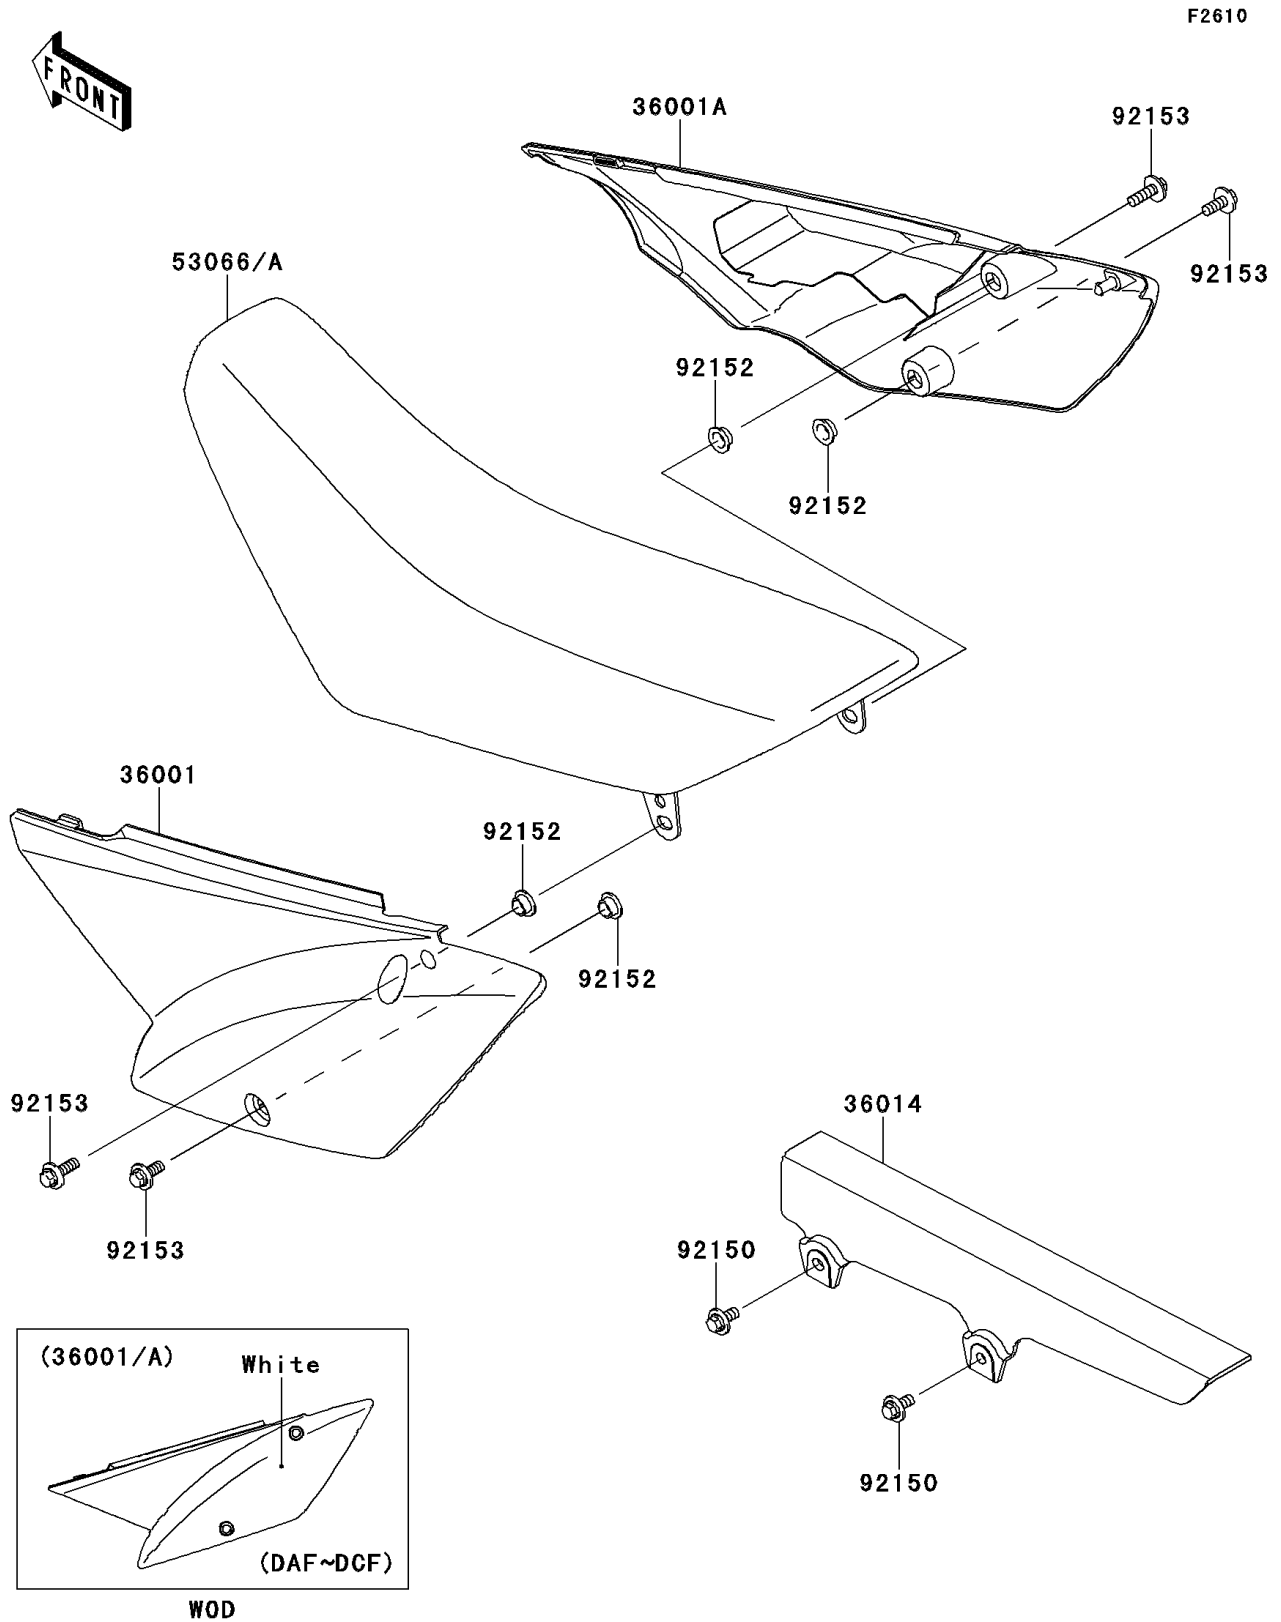

2013 KLX®110L PARTS DIAGRAM

Side Covers/Chain Cover

2013 KLX®110L PARTS LIST

Side Covers/Chain Cover

ITEM NAME	PART NUMBER	QUANTITY
COVER-SIDE,LH,B.WHITE (Ref # 36001)	36001-0194-266	1
COVER-SIDE,RH,B.WHITE (Ref # 36001A)	36001-0195-266	1
CASE-CHAIN (Ref # 36014)	36014-1258	1
SEAT-ASSY,BLACK (Ref # 53066)	53066-0240-MA	1
BOLT,FLANGED,6X14 (Ref # 92150)	92150-1689	2
COLLAR (Ref # 92152)	92152-0789	4
BOLT,6X20 (Ref # 92153)	92153-0502	4