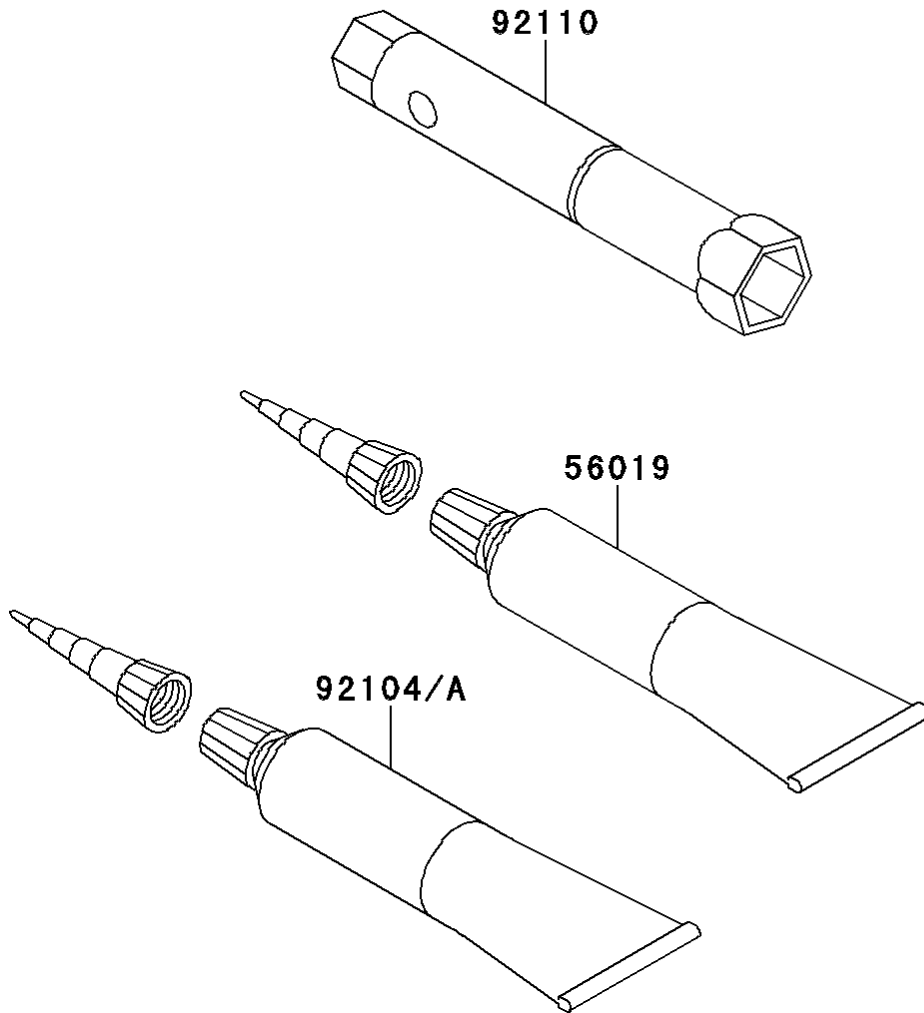

# 2010 KLX®110L PARTS DIAGRAM

Owner's Tools

F2810

## 2010 KLX®110L PARTS LIST

### Owner's Tools

ITEM NAME	PART NUMBER	QUANTITY
GASKET-LIQUID,TB1211,WHITE (Ref # 56019)	56019-120	1
GASKET-LIQUID,TB1211F,CLEAR (Ref # 92104)	92104-0004	1
GASKET-LIQUID,TB1105,BLACK (Ref # 92104A)	92104-1003	1
TOOL-WRENCH,BOX,16MM (Ref # 92110)	92110-1206	1