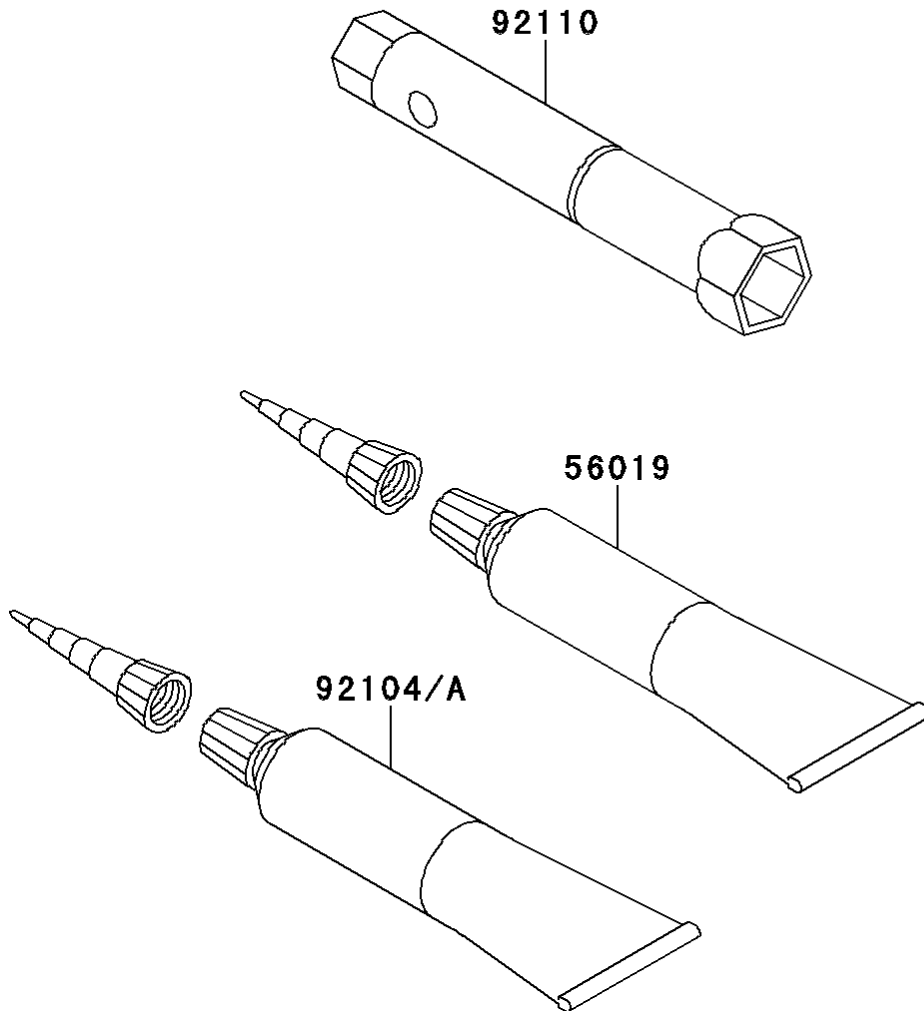

# 2011 KLX®110L PARTS DIAGRAM

Owner's Tools

F2810

## 2011 KLX®110L PARTS LIST

### Owner's Tools

ITEM NAME	PART NUMBER	QUANTITY
GASKET-LIQUID,TB1211,WHITE (Ref # 56019)	56019-120	1
GASKET-LIQUID,TB1211F,CLEAR (Ref # 92104)	92104-0004	1
GASKET-LIQUID,TB1105,BLACK (Ref # 92104A)	92104-1003	1
TOOL-WRENCH,BOX,16MM (Ref # 92110)	92110-1206	1