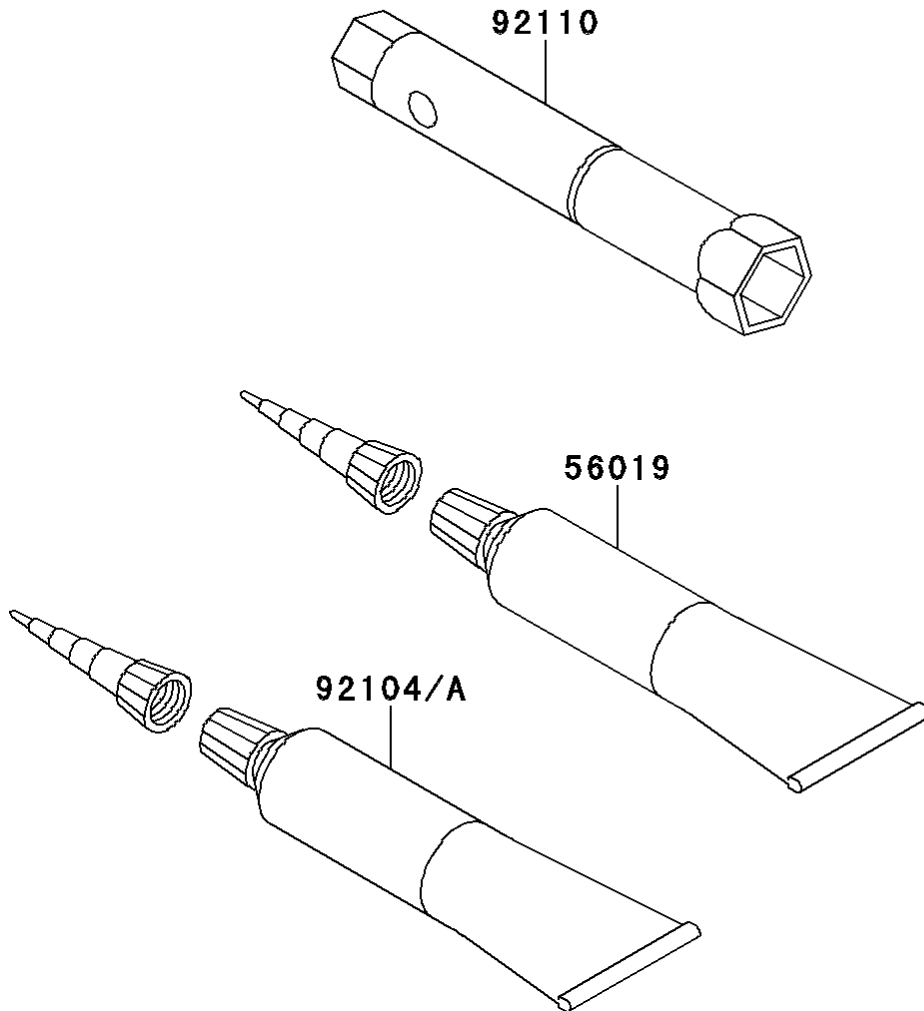

2013 KLX®110L PARTS DIAGRAM

Owner's Tools

F2810

2013 KLX®110L PARTS LIST

Owner's Tools

ITEM NAME	PART NUMBER	QUANTITY
GASKET-LIQUID,TB1211,WHITE (Ref # 56019)	56019-120	1
GASKET-LIQUID,TB1211F,CLEAR (Ref # 92104)	92104-0004	1
GASKET-LIQUID,TB1105,BLACK (Ref # 92104A)	92104-1003	1
TOOL-WRENCH,BOX,16MM (Ref # 92110)	92110-1206	1