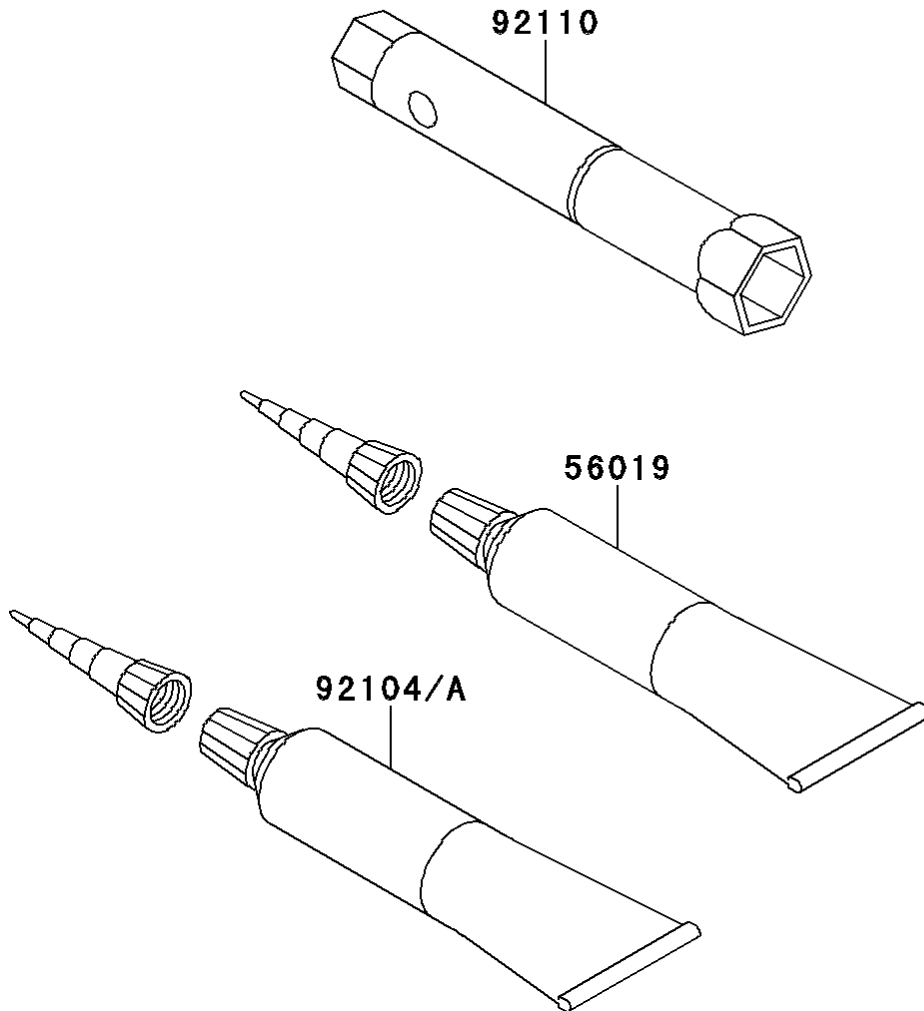

2014 KLX®110L PARTS DIAGRAM

Owner's Tools

F2810

2014 KLX®110L PARTS LIST

Owner's Tools

ITEM NAME	PART NUMBER	QUANTITY
GASKET-LIQUID,TB1211,WHITE (Ref # 56019)	56019-120	1
GASKET-LIQUID,TB1211F,CLEAR (Ref # 92104)	92104-0004	1
GASKET-LIQUID,TB1105,BLACK (Ref # 92104A)	92104-1003	1
TOOL-WRENCH,BOX,16MM (Ref # 92110)	92110-1206	1