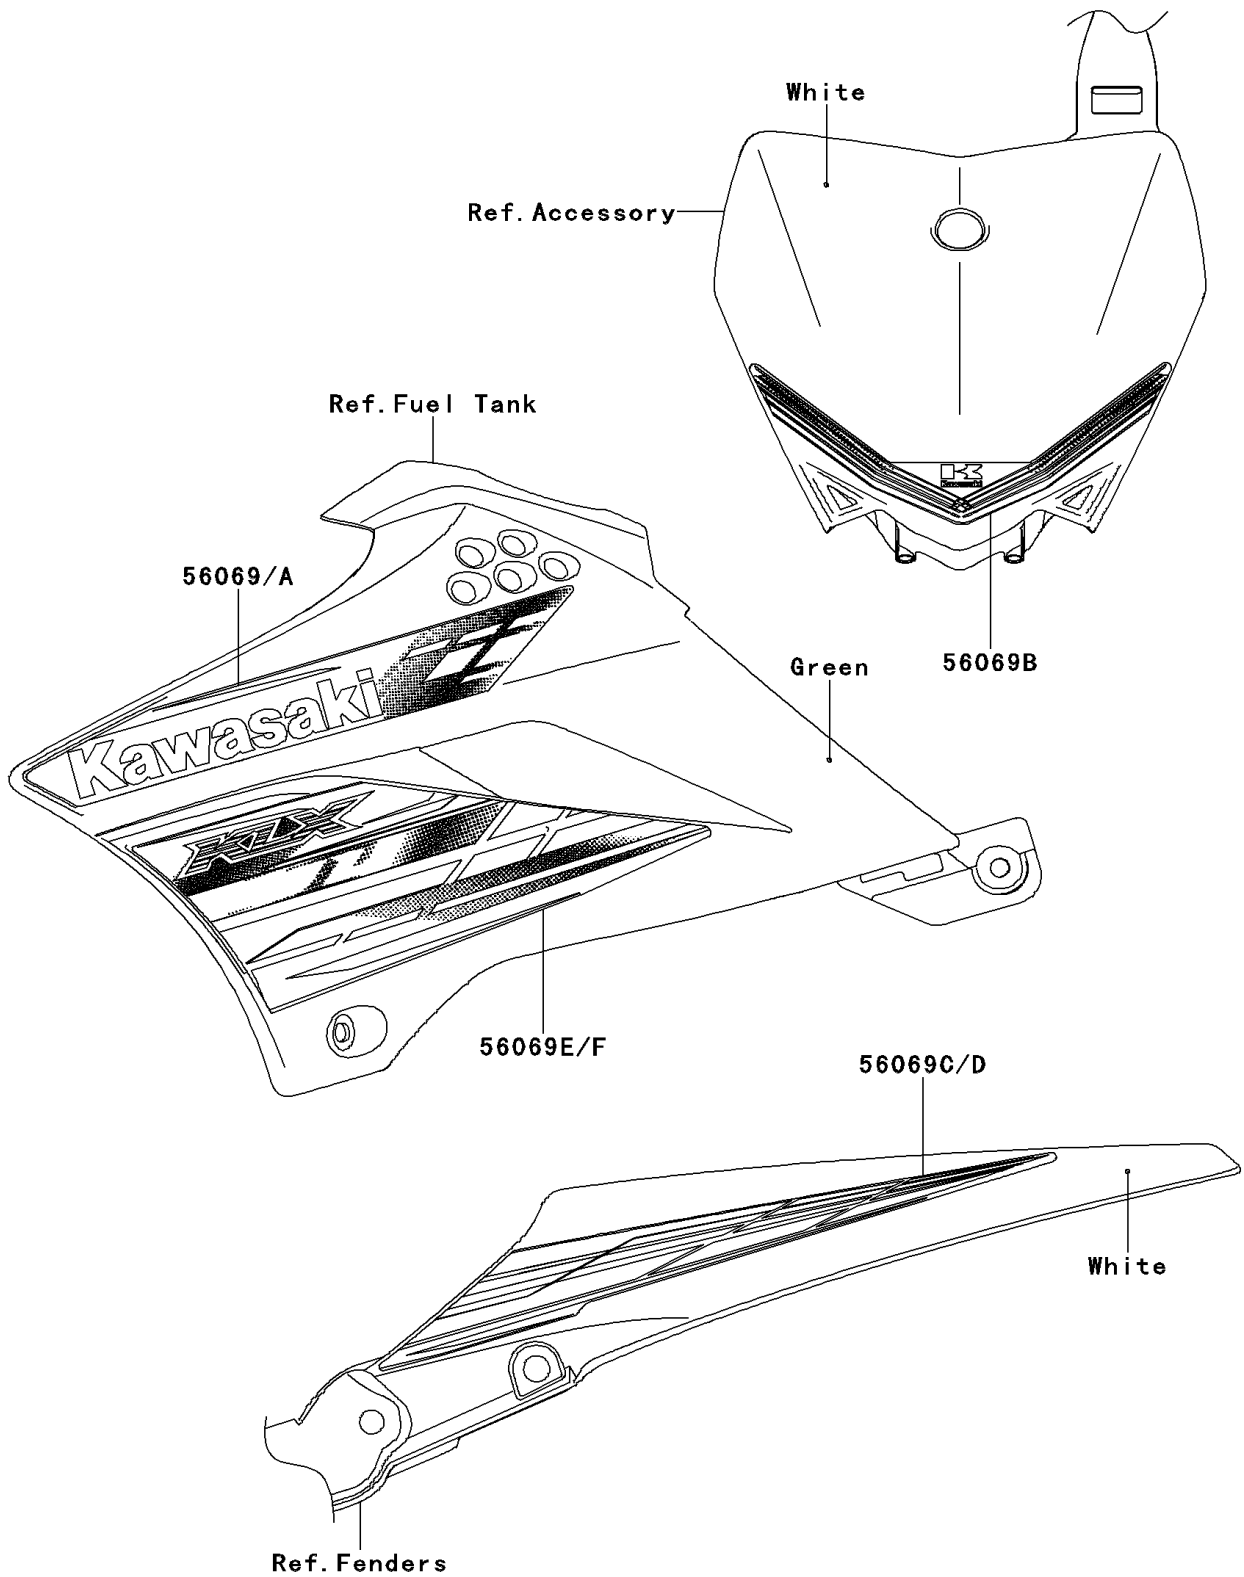

# 2013 KLX®110L PARTS DIAGRAM

Decals(DDF)

F2861C

## 2013 KLX®110L PARTS LIST

### Decals(DDF)

| ITEM NAME                            | PART NUMBER | QUANTITY |
|--------------------------------------|-------------|----------|
| PATTERN,SHROUD,UPP,LH (Ref # 56069)  | 56069-2020  | 1        |
| PATTERN,SHROUD,UPP,RH (Ref # 56069A) | 56069-2021  | 1        |
| PATTERN,NUMBER PLATE (Ref # 56069B)  | 56069-2024  | 1        |
| PATTERN,RR FENDER,LH (Ref # 56069C)  | 56069-2025  | 1        |
| PATTERN,RR FENDER,RH (Ref # 56069D)  | 56069-2026  | 1        |
| PATTERN,SHROUD,LWR,LH (Ref # 56069E) | 56069-2027  | 1        |
| PATTERN,SHROUD,LWR,RH (Ref # 56069F) | 56069-2028  | 1        |