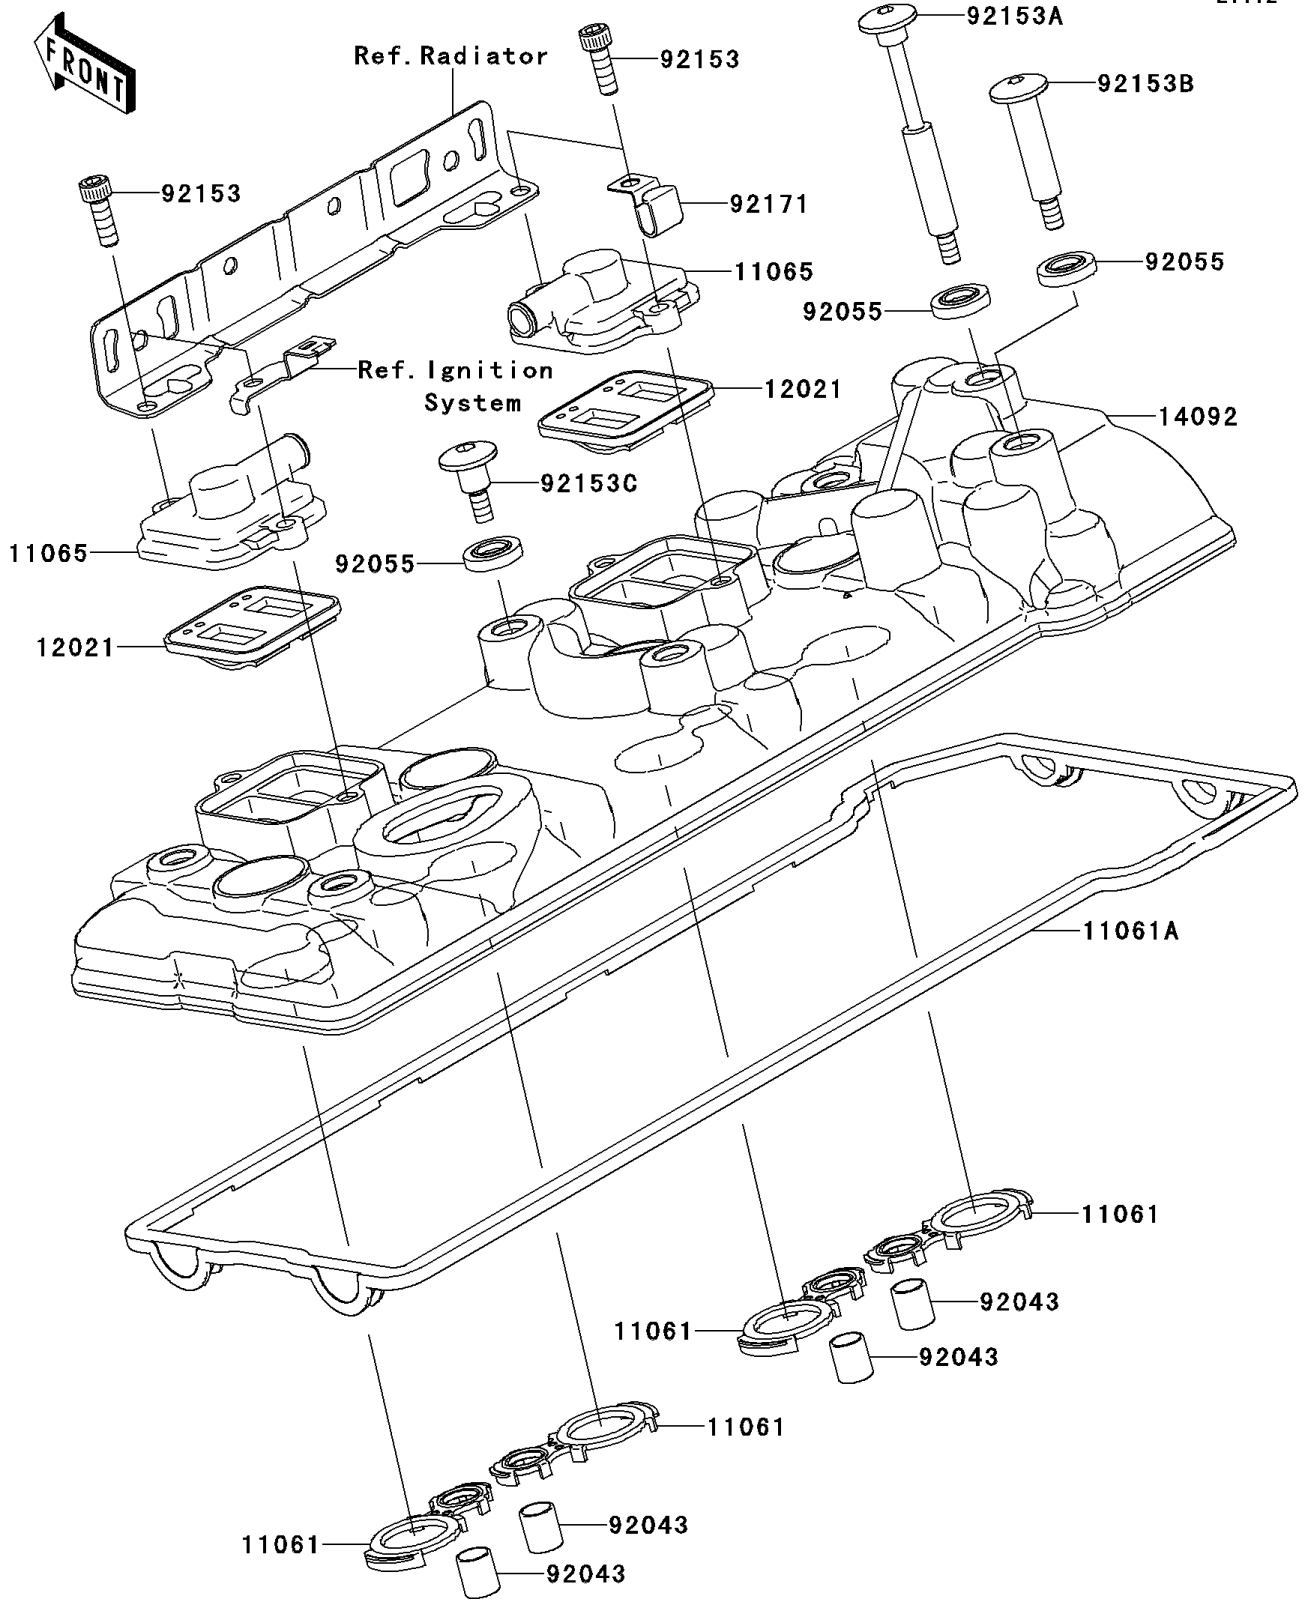

2010 Concours® 14 ABS PARTS DIAGRAM

Cylinder Head Cover

E1112

2010 Concours® 14 ABS PARTS LIST

Cylinder Head Cover

ITEM NAME	PART NUMBER	QUANTITY
GASKET,HEAD HOLE (Ref # 11061)	11061-0196	4
GASKET,HEAD COVER (Ref # 11061A)	11061-0263	1
CAP (Ref # 11065)	11065-1247	2
VALVE-ASSY-REED (Ref # 12021)	12021-1130	2
COVER,HEAD (Ref # 14092)	14092-0096	1
PIN,10.1X12X14 (Ref # 92043)	92043-4009	4
RING-O (Ref # 92055)	92055-0187	7
BOLT,SOCKET,6X18 (Ref # 92153)	92153-1284	4
BOLT,SOCKET,6X90 (Ref # 92153A)	92153-1715	1
BOLT,SOCKET,6X50.8 (Ref # 92153B)	92153-1753	1
BOLT,SOCKET,6X22.5 (Ref # 92153C)	92153-1779	5
CLAMP (Ref # 92171)	92171-0766	1