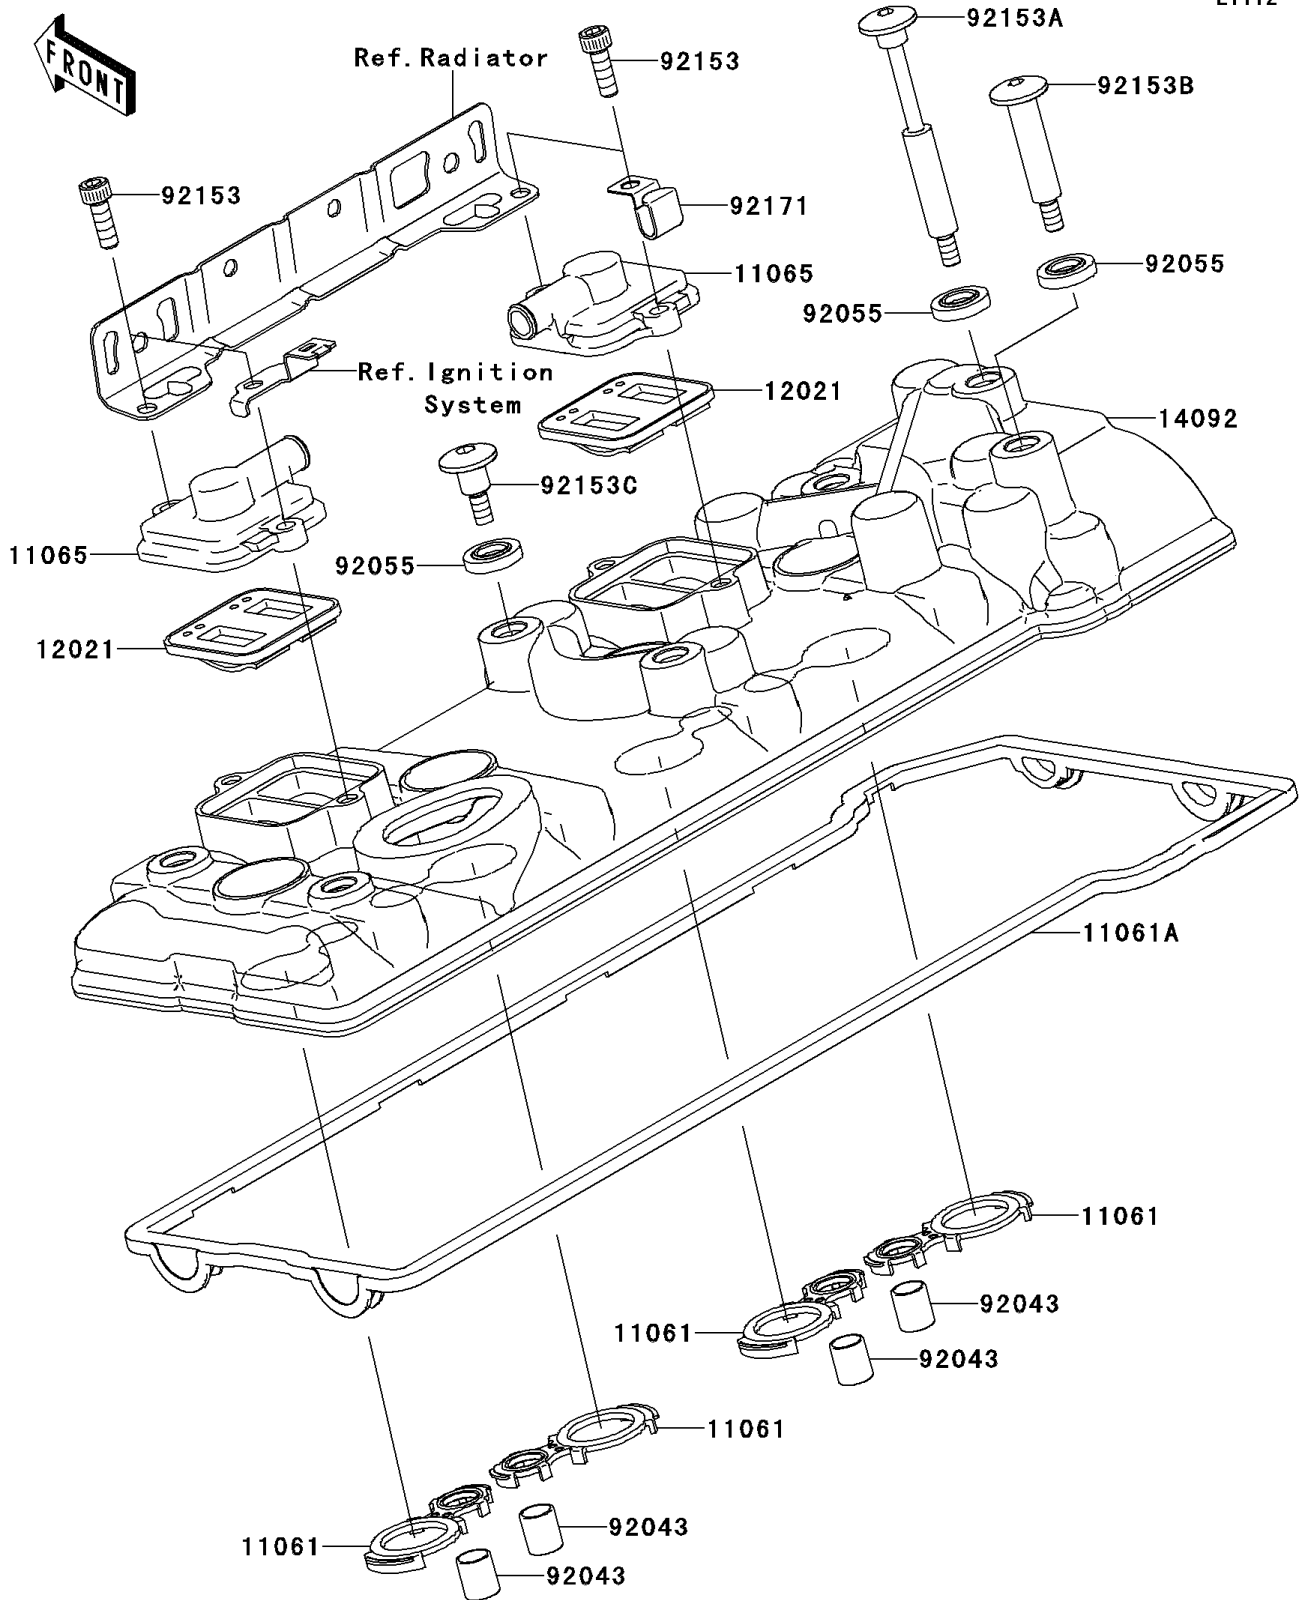

2011 CONCOURS® 14 ABS PARTS DIAGRAM

Cylinder Head Cover

E1112

2011 CONCOURS® 14 ABS PARTS LIST

Cylinder Head Cover

ITEM NAME	PART NUMBER	QUANTITY
GASKET,HEAD HOLE (Ref # 11061)	11061-0196	4
GASKET,HEAD COVER (Ref # 11061A)	11061-0263	1
CAP (Ref # 11065)	11065-1247	2
VALVE-ASSY-REED (Ref # 12021)	12021-1130	2
COVER,HEAD (Ref # 14092)	14092-0096	1
PIN,10.1X12X14 (Ref # 92043)	92043-4009	4
RING-O (Ref # 92055)	92055-0187	7
BOLT,SOCKET,6X18 (Ref # 92153)	92153-1284	4
BOLT,SOCKET,6X90 (Ref # 92153A)	92153-1715	1
BOLT,SOCKET,6X50.8 (Ref # 92153B)	92153-1753	1
BOLT,SOCKET,6X22.5 (Ref # 92153C)	92153-1779	5
CLAMP (Ref # 92171)	92171-0766	1