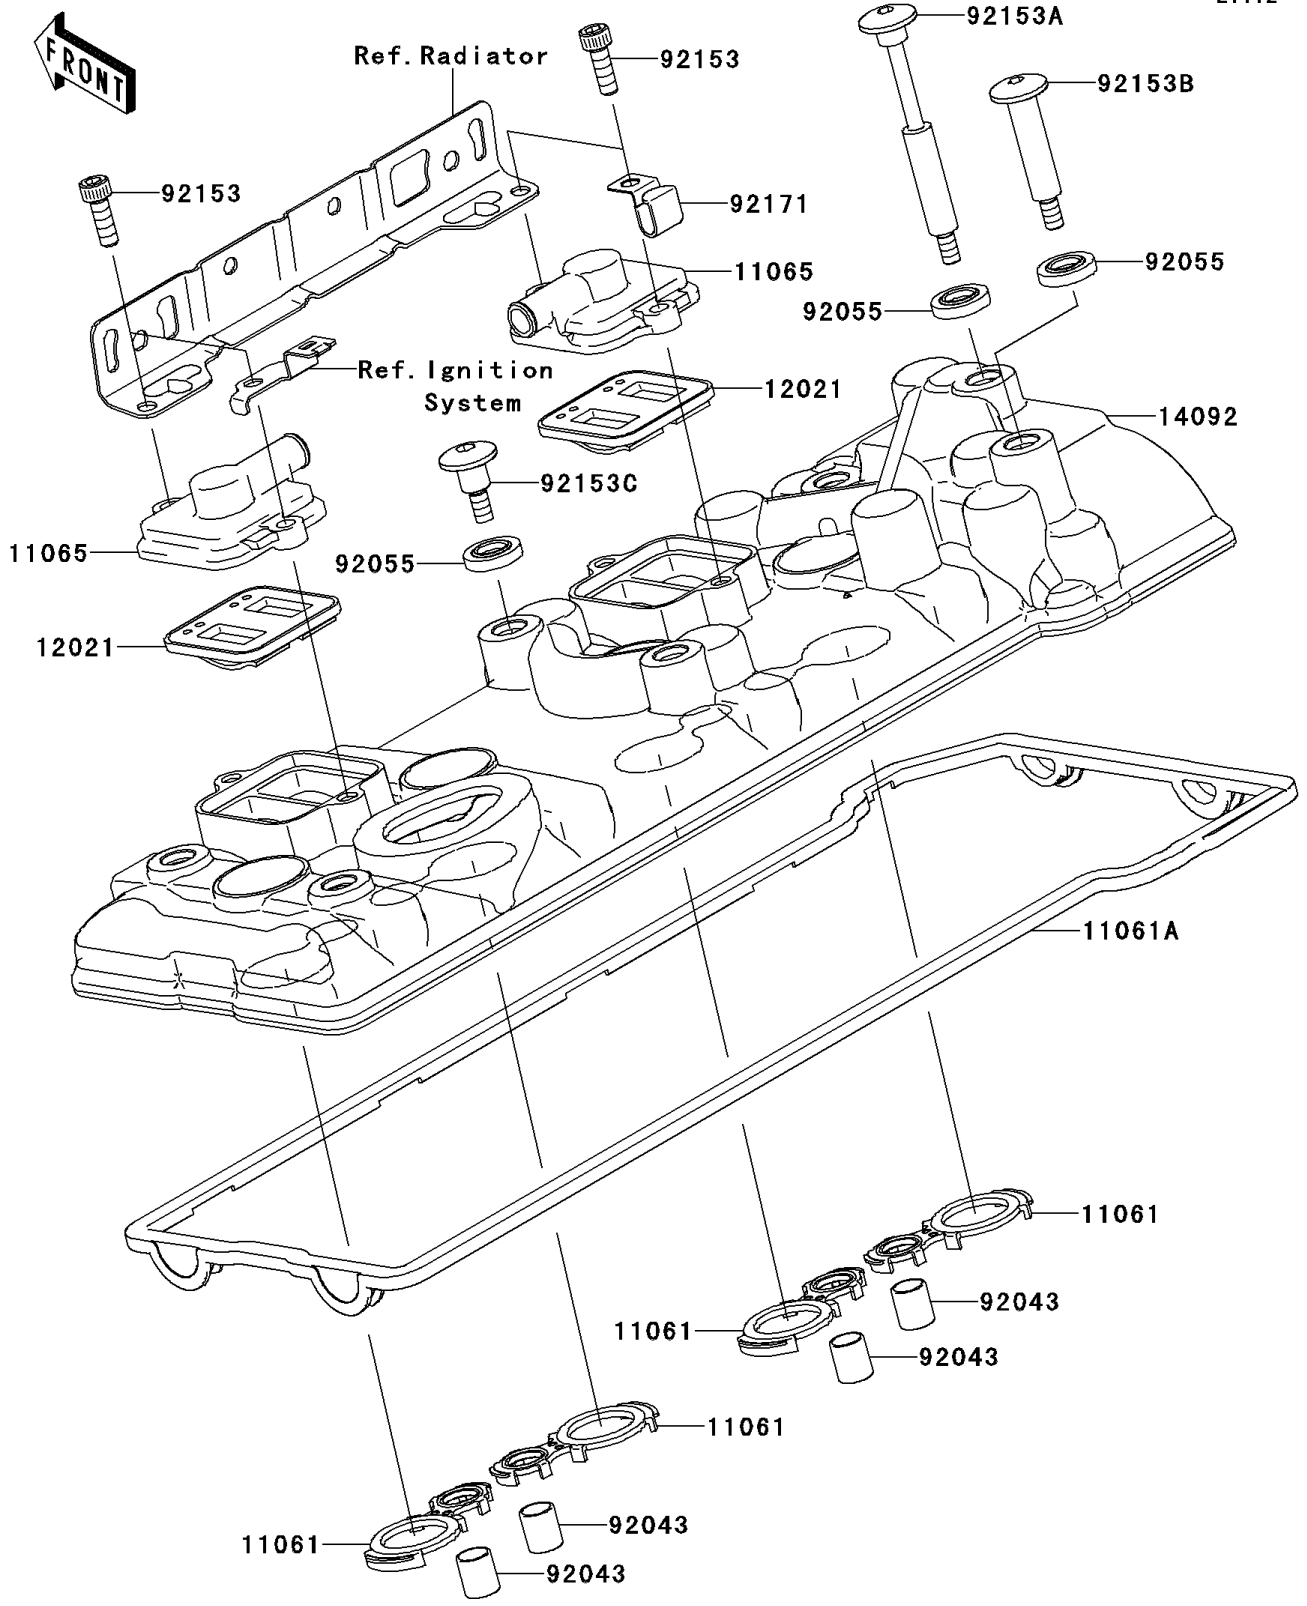

2012 CONCOURS® 14 ABS PARTS DIAGRAM

Cylinder Head Cover

E1112

2012 CONCOURS® 14 ABS PARTS LIST

Cylinder Head Cover

ITEM NAME	PART NUMBER	QUANTITY
GASKET,HEAD HOLE (Ref # 11061)	11061-0196	4
GASKET,HEAD COVER (Ref # 11061A)	11061-0263	1
CAP (Ref # 11065)	11065-1247	2
VALVE-ASSY-REED (Ref # 12021)	12021-1130	2
COVER,HEAD (Ref # 14092)	14092-0096	1
PIN,10.1X12X14 (Ref # 92043)	92043-4009	4
RING-O (Ref # 92055)	92055-0187	7
BOLT,SOCKET,6X18 (Ref # 92153)	92153-1284	4
BOLT,SOCKET,6X90 (Ref # 92153A)	92153-1715	1
BOLT,SOCKET,6X50.8 (Ref # 92153B)	92153-1753	1
BOLT,SOCKET,6X22.5 (Ref # 92153C)	92153-1779	5
CLAMP (Ref # 92171)	92171-0766	1