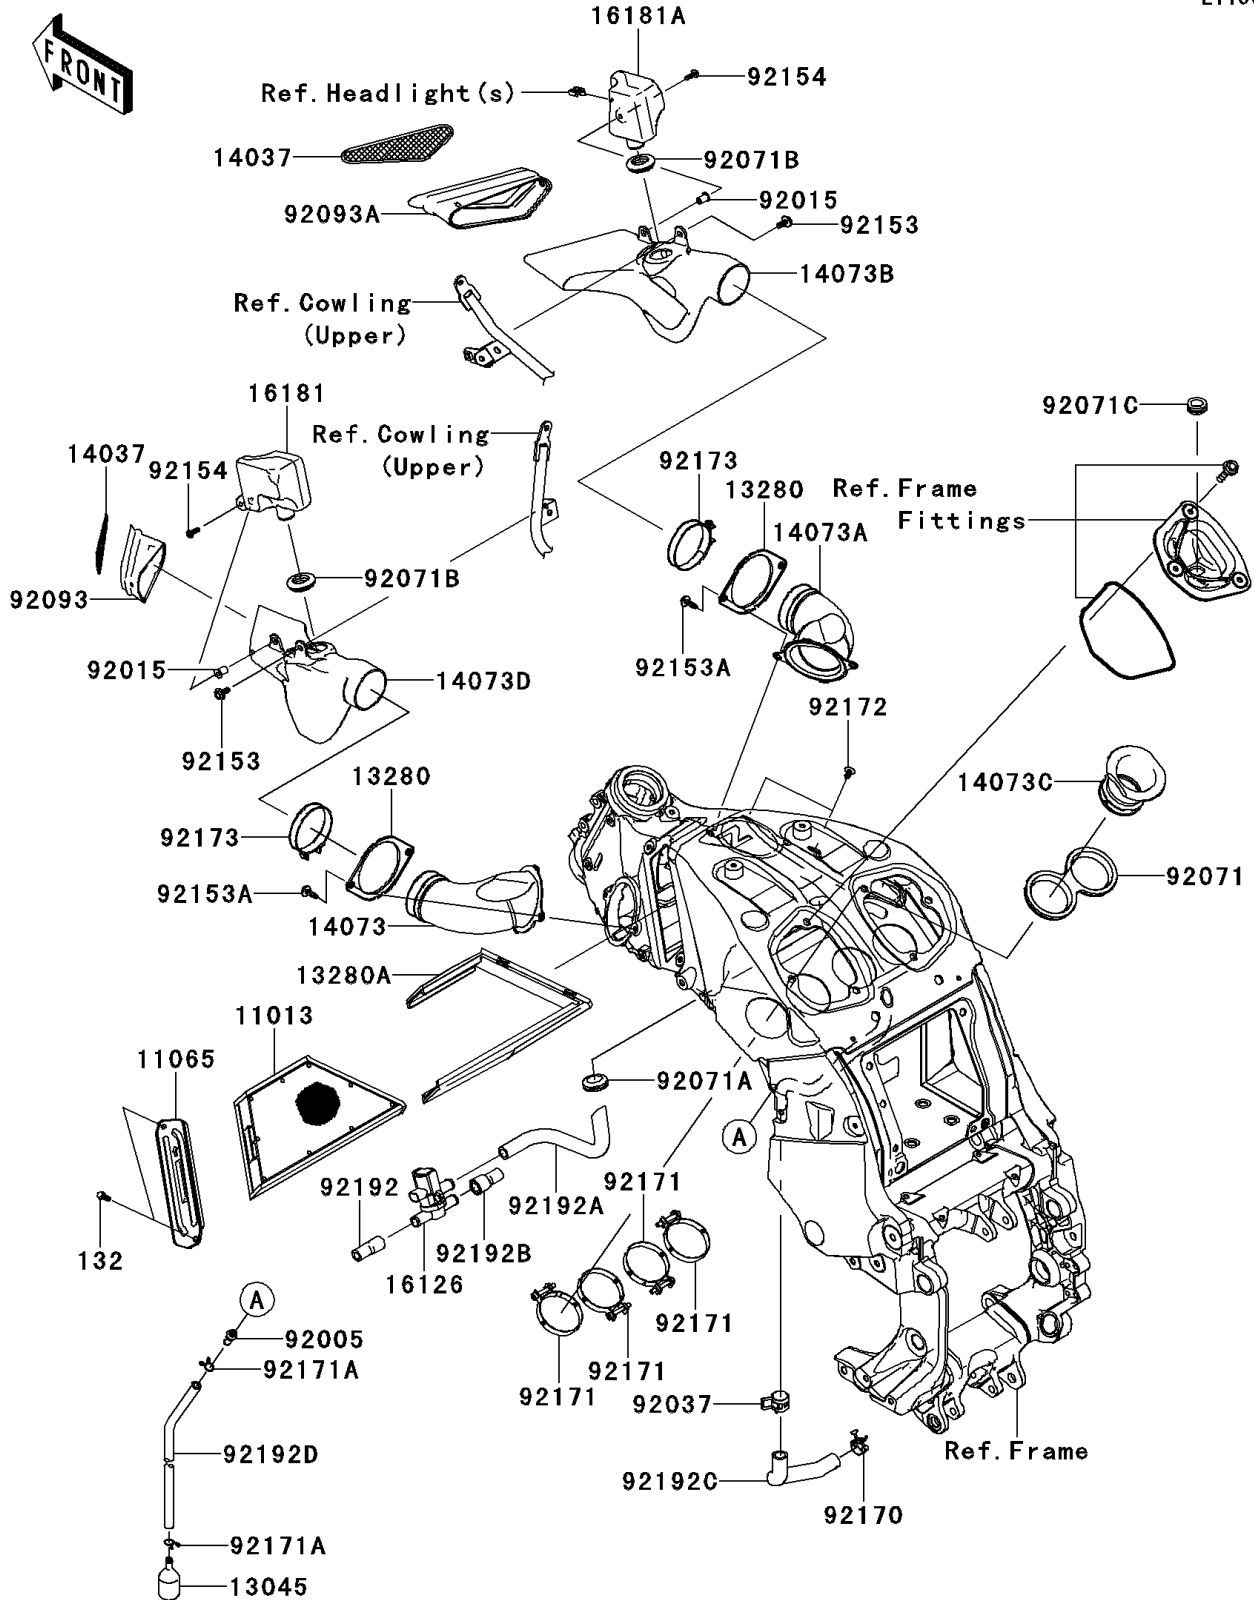

2010 Concours® 14 ABS PARTS DIAGRAM

Air Cleaner

E1130

2010 Concours® 14 ABS PARTS LIST

Air Cleaner

ITEM NAME	PART NUMBER	QUANTITY
BOLT-FLANGED-SMALL,6X14 (Ref # 132)	132BA0614	2
ELEMENT-AIR FILTER (Ref # 11013)	11013-0014	1
CAP (Ref # 11065)	11065-0325	1
RECEIVER-OIL (Ref # 13045)	13045-1057	1
HOLDER (Ref # 13280)	13280-0154	2
HOLDER,ELEMENT (Ref # 13280A)	13280-0165	1
SCREEN (Ref # 14037)	14037-0060	2
DUCT,RAM-FRAME,LH (Ref # 14073)	14073-0101	1
DUCT,RAM-FRAME,RH (Ref # 14073A)	14073-0102	1
DUCT,RAM,RH (Ref # 14073B)	14073-0145	1
DUCT,FUNNEL (Ref # 14073C)	14073-0168	4
DUCT,RAM,LH (Ref # 14073D)	14073-0289	1
VALVE,AIR SWITCHING (Ref # 16126)	16126-0038	1
TANK-RESONATOR,LH (Ref # 16181)	16181-0008	1
TANK-RESONATOR,RH (Ref # 16181A)	16181-0009	1
FITTING (Ref # 92005)	92005-0055	1
NUT,WELL,5MM (Ref # 92015)	92015-1757	2
CLAMP,HOSE CLIP (Ref # 92037)	92037-1460	1
GROMMET (Ref # 92071)	92071-0023	2
GROMMET,AIR FILTER (Ref # 92071A)	92071-1042	1
GROMMET (Ref # 92071B)	92071-1259	2
GROMMET (Ref # 92071C)	92071-2140	1
SEAL,DUCT,LH (Ref # 92093)	92093-0069	1
SEAL,DUCT,RH (Ref # 92093A)	92093-0077	1
BOLT,UPSET-WP,6X16 (Ref # 92153)	92153-1587	2
BOLT,SOCKET,6X20 (Ref # 92153A)	92153-1927	4
BOLT,SOCKET,5X16 (Ref # 92154)	92154-0209	2
CLAMP (Ref # 92170)	92170-1060	1
CLAMP (Ref # 92171)	92171-0677	4

2010 Concours® 14 ABS PARTS LIST

Air Cleaner

ITEM NAME	PART NUMBER	QUANTITY
CLAMP (Ref # 92171A)	92171-0721	2
SCREW,6X16 (Ref # 92172)	92172-0284	2
CLAMP,65MM (Ref # 92173)	92173-0080	2
TUBE,REED VALVE-ASV (Ref # 92192)	92192-0376	1
TUBE,ASV-FRAME (Ref # 92192A)	92192-0399	1
TUBE,ASV CAP (Ref # 92192B)	92192-0408	1
TUBE,BREATHER (Ref # 92192C)	92192-0701	1
TUBE,7X12X250 (Ref # 92192D)	92192-0863	1