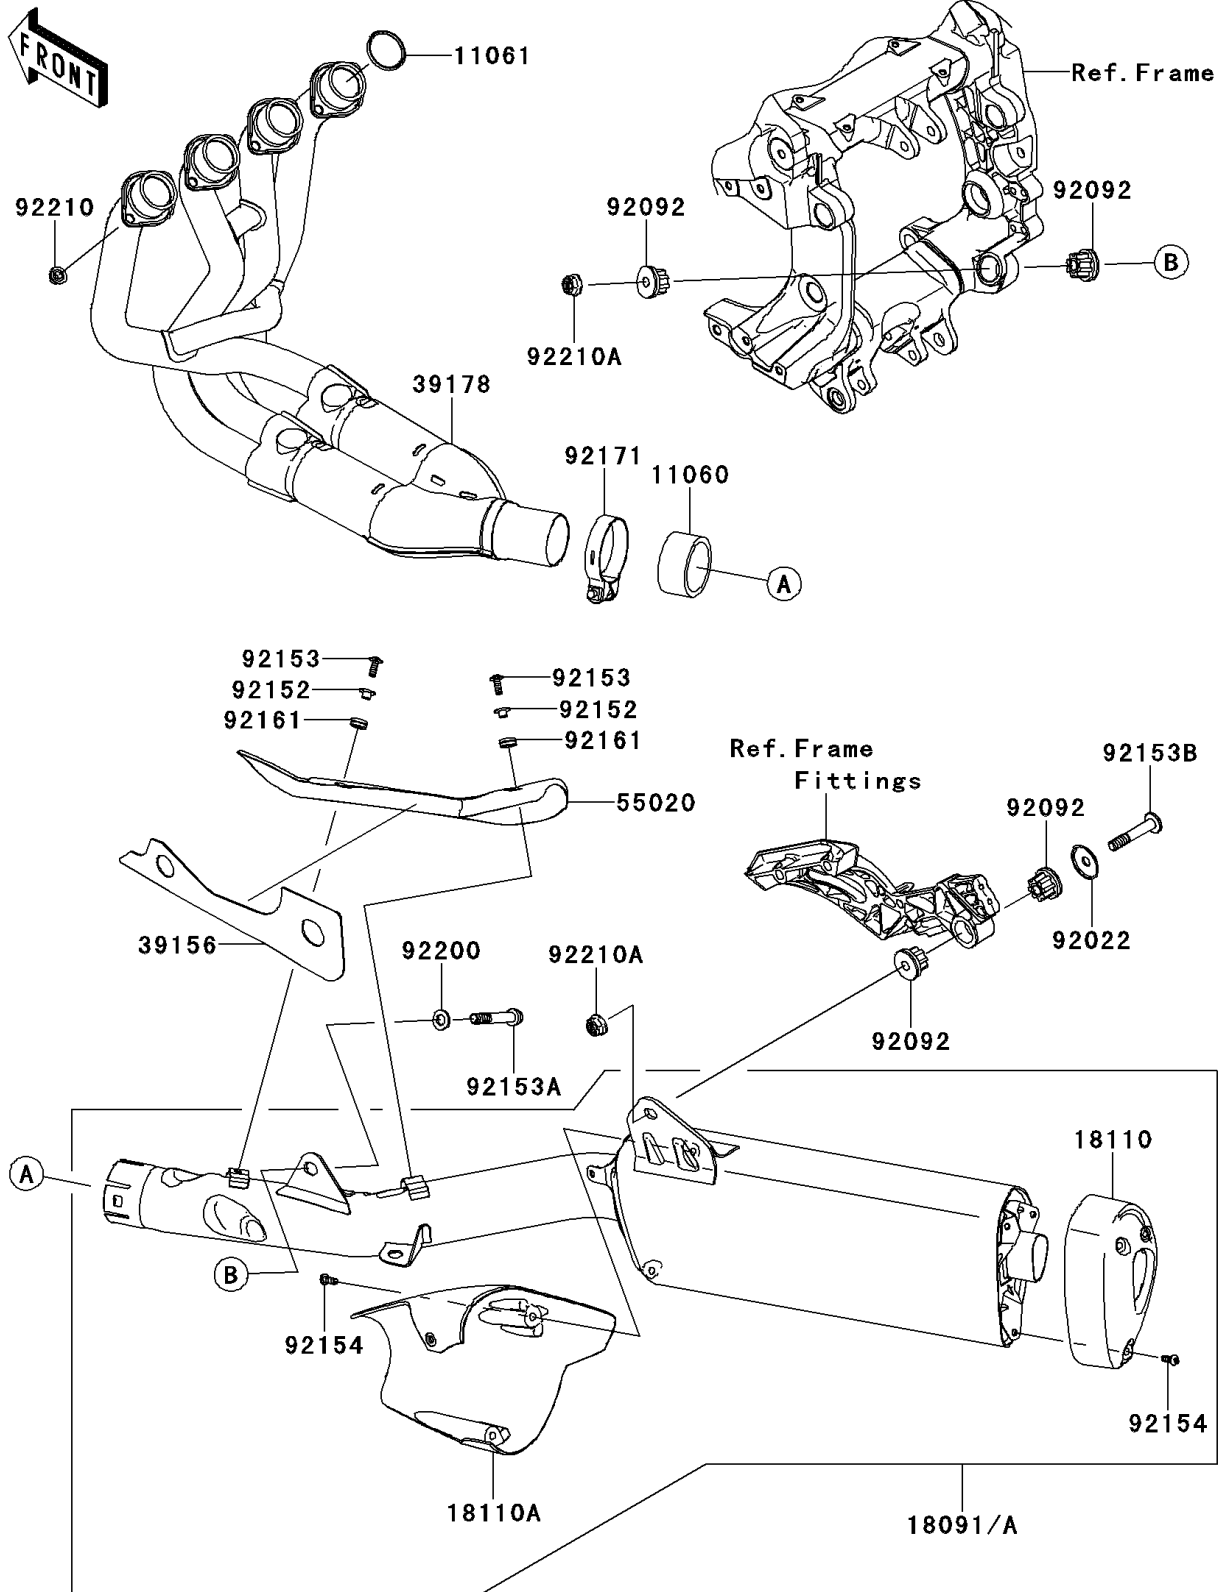

2010 Concours® 14 ABS PARTS DIAGRAM

Muffler(s)

E1140

2010 Concours® 14 ABS PARTS LIST

Muffler(s)

ITEM NAME	PART NUMBER	QUANTITY
GASKET,MUFFLER CONNECTING (Ref # 11060)	11060-1376	1
GASKET,EX PIPE (Ref # 11061)	11061-0027	4
BODY-COMP-MUFFLER (Ref # 18091)	18091-0616	1
BODY END-MUFFLER,RR (Ref # 18110)	18110-0111	1
BODY END-MUFFLER,FR (Ref # 18110A)	18110-0112	1
PAD (Ref # 39156)	39156-0604	1
MANIFOLD-COMP-EXHAUST (Ref # 39178)	39178-0140	1
GUARD (Ref # 55020)	55020-0529	1
WASHER (Ref # 92022)	92022-289	1
BUSHING-RUBBER,MUFFLER (Ref # 92092)	92092-1087	4
COLLAR (Ref # 92152)	92152-0286	2
BOLT,SOCKET,6X16 (Ref # 92153)	92153-0817	2
BOLT,SOCKET,10X60 (Ref # 92153A)	92153-1837	1
BOLT,SOCKET,10X58 (Ref # 92153B)	92153-1930	1
BOLT (Ref # 92154)	92154-0298	6
DAMPER (Ref # 92161)	92161-0306	2
CLAMP,64.5MM (Ref # 92171)	92171-0683	1
WASHER,10.7X20X2.5 (Ref # 92200)	92200-0393	1
NUT,8MM (Ref # 92210)	92210-0121	8
NUT,10X1.25 (Ref # 92210A)	92210-0316	2