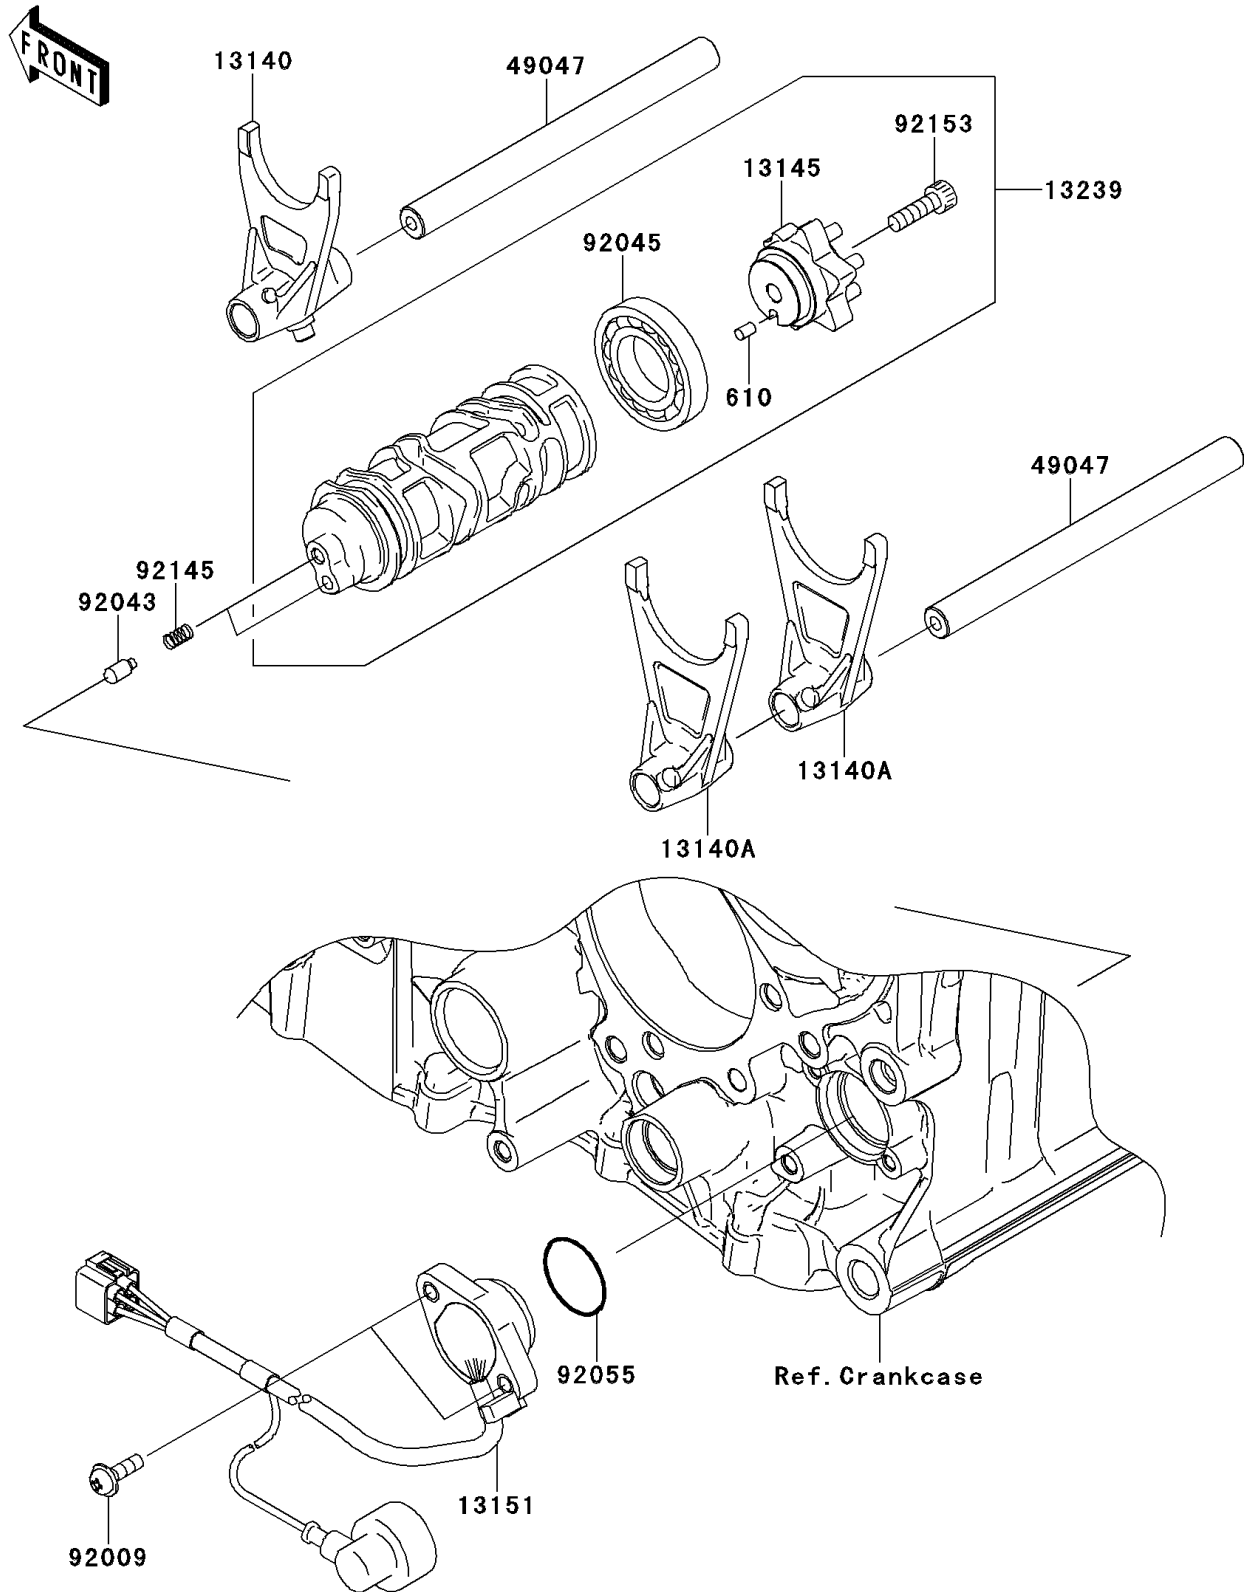

2010 Concours® 14 ABS PARTS DIAGRAM

Gear Change Drum/Shift Fork(s)

E1362

2010 Concours® 14 ABS PARTS LIST

Gear Change Drum/Shift Fork(s)

ITEM NAME	PART NUMBER	QUANTITY
ROLLER,4X6 (Ref # 610)	610A0406	1
FORK-SHIFT,INPUT (Ref # 13140)	13140-0046	1
FORK-SHIFT,OUTPUT (Ref # 13140A)	13140-0050	2
CAM-CHANGE DRUM (Ref # 13145)	13145-0023	1
SWITCH-COMP,NEUTRAL (Ref # 13151)	13151-0031	1
DRUM-ASSY-CHANGE (Ref # 13239)	13239-0023	1
ROD-SHIFT (Ref # 49047)	49047-0023	2
SCREW (Ref # 92009)	92009-1895	2
PIN (Ref # 92043)	92043-1654	2
BEARING-BALL,16005 (Ref # 92045)	92045-1045	1
RING-O,27.7X2.4 (Ref # 92055)	92055-091	1
SPRING (Ref # 92145)	92145-1414	2
BOLT,SOCKET,6X20 (Ref # 92153)	92153-1031	1