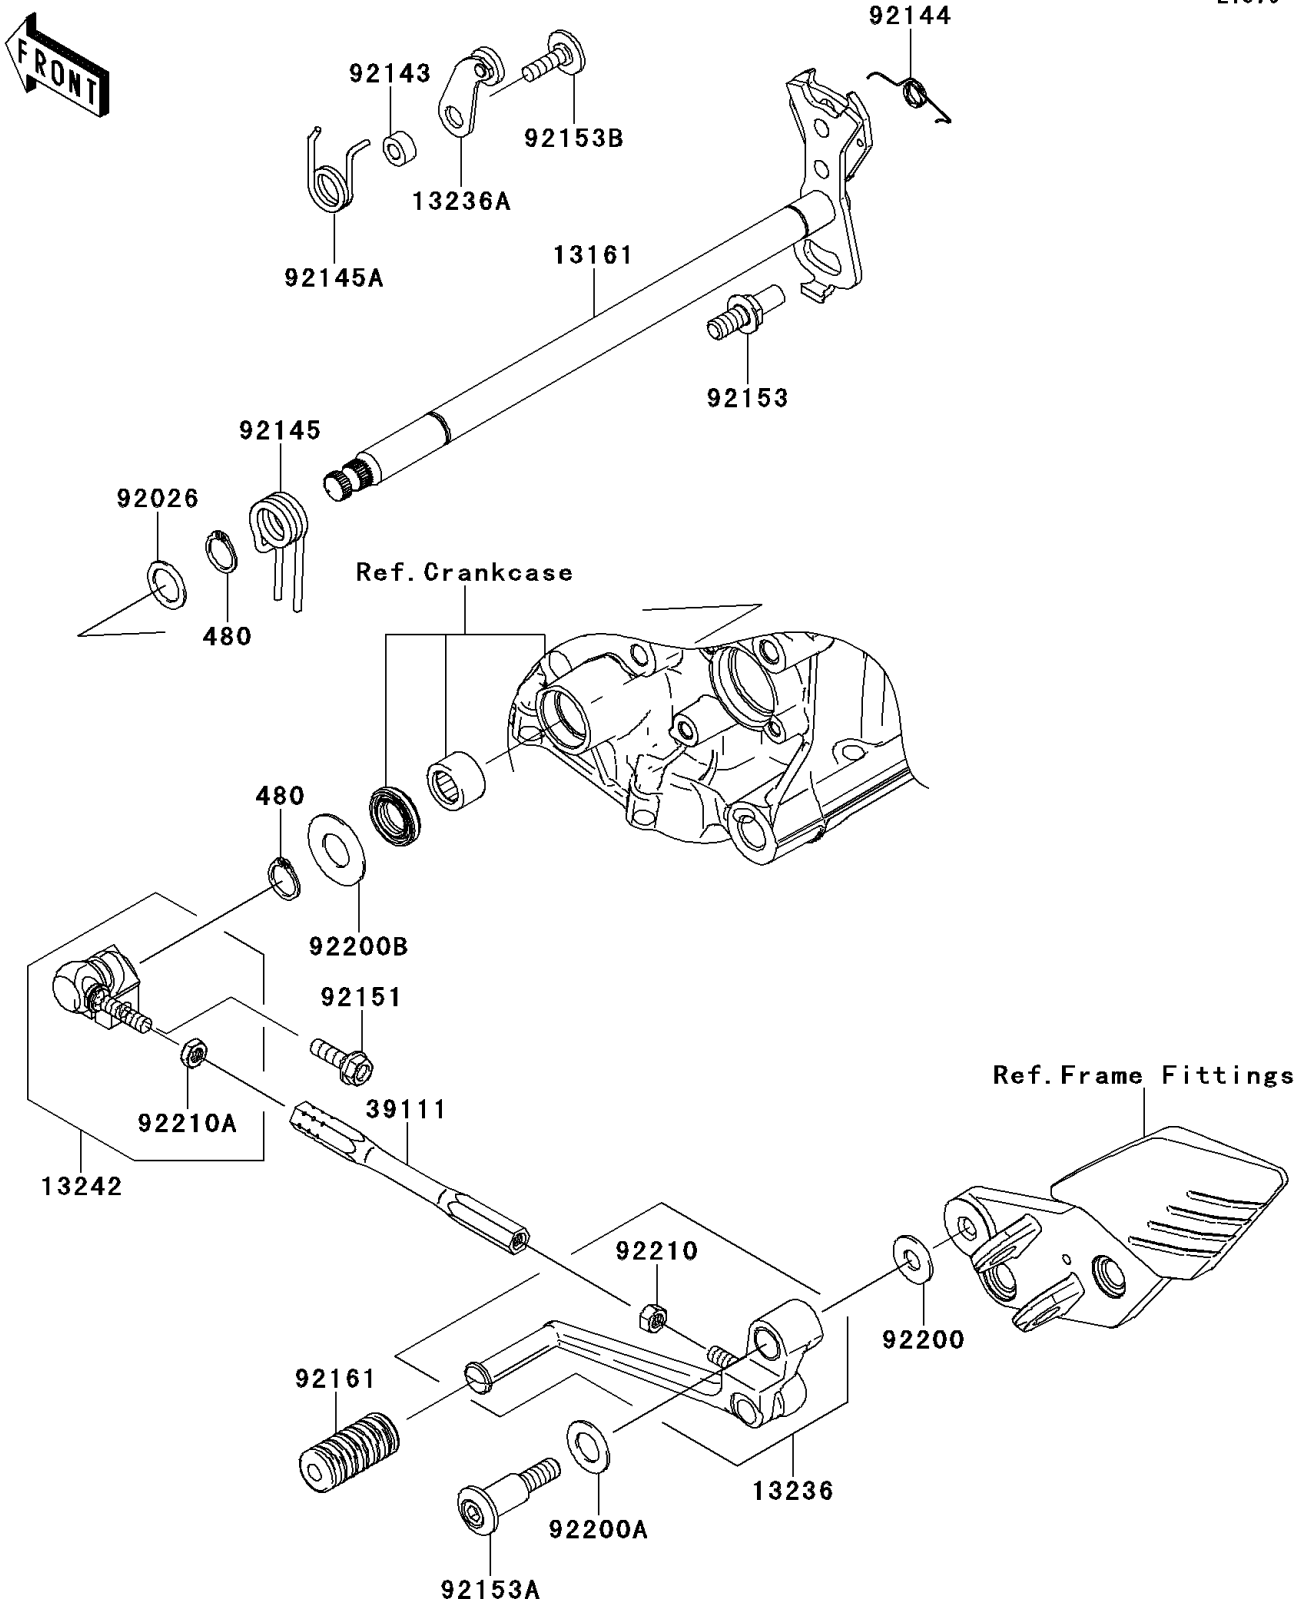

2014 CONCOURS® 14 ABS PARTS DIAGRAM

Gear Change Mechanism

E1370

2014 CONCOURS® 14 ABS PARTS LIST

Gear Change Mechanism

ITEM NAME	PART NUMBER	QUANTITY
-----------	-------------	----------