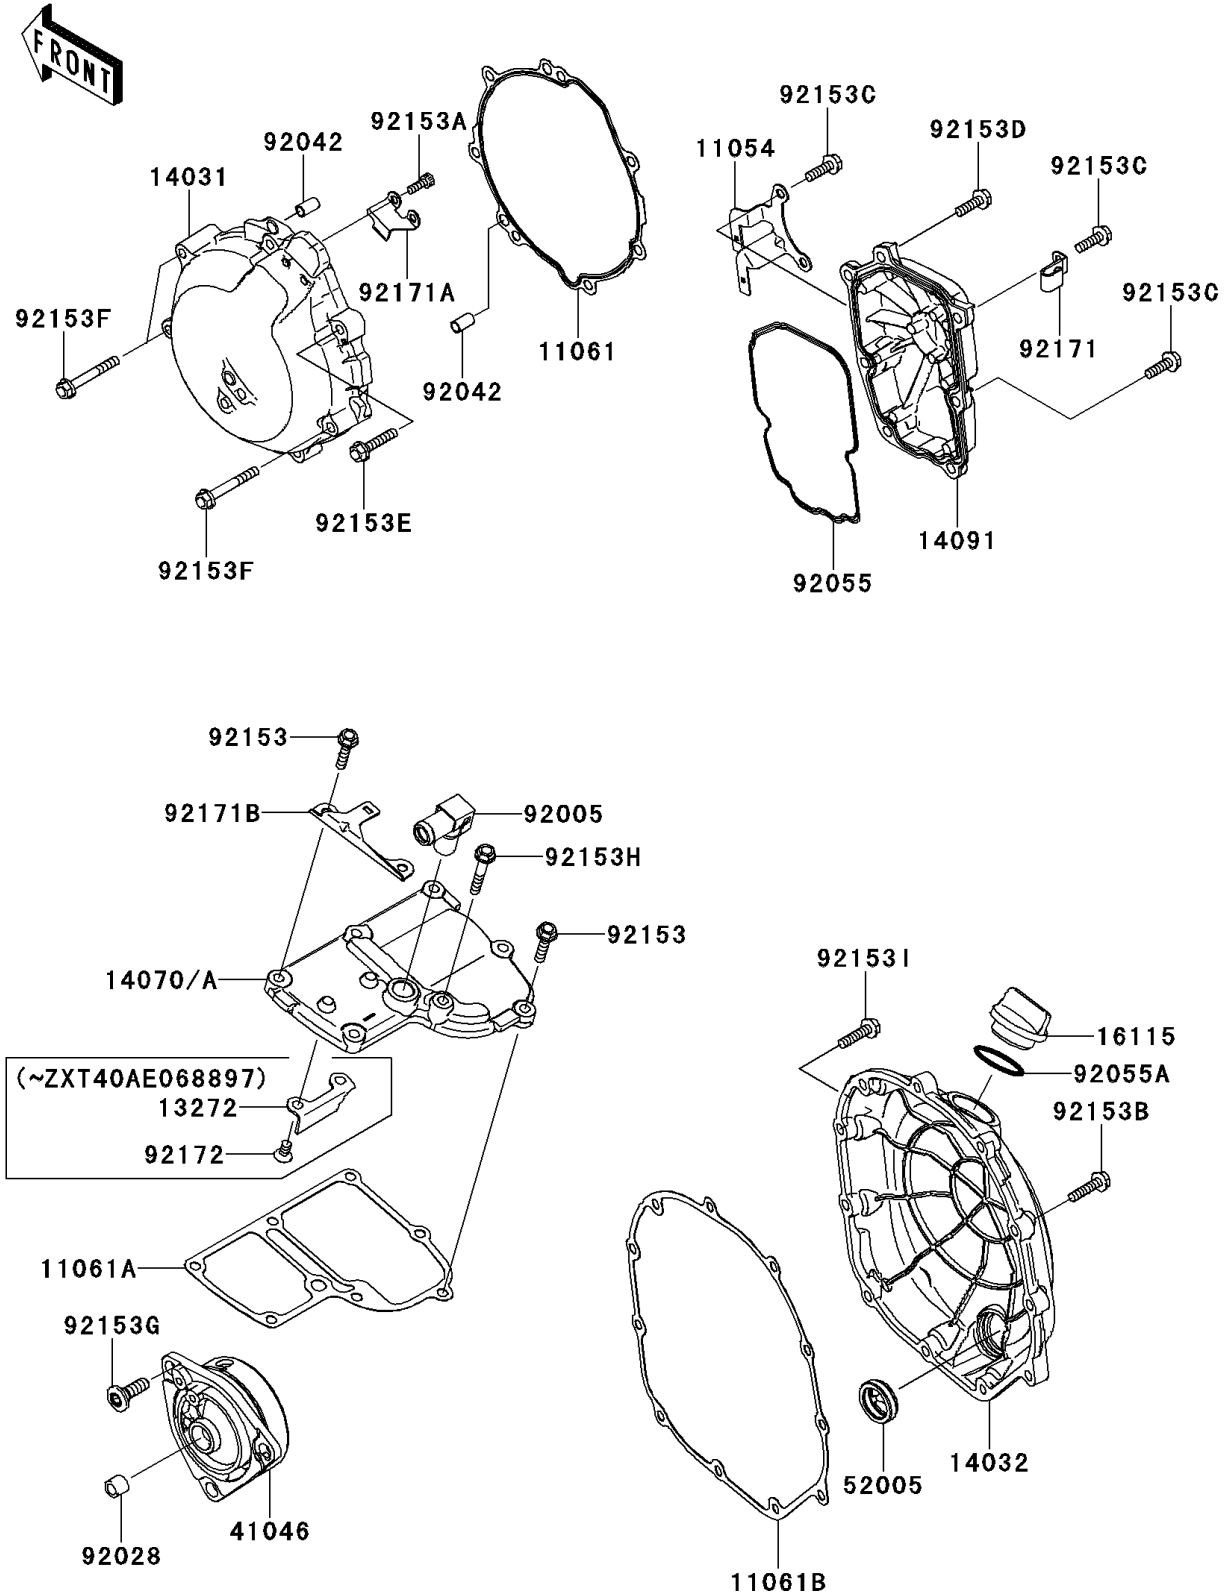

# 2010 Concours® 14 ABS PARTS DIAGRAM

Engine Cover(s)

E1431

## 2010 Concours® 14 ABS PARTS LIST

### Engine Cover(s)

ITEM NAME	PART NUMBER	QUANTITY
BRACKET (Ref # 11054)	11054-1364	1
GASKET,GENERATOR COVER (Ref # 11061)	11061-0197	1
GASKET,BREATHER BODY (Ref # 11061A)	11061-0808	1
GASKET,CLUTCH COVER (Ref # 11061B)	11061-0810	1
PLATE (Ref # 13272)	13272-0155	1
COVER-GENERATOR (Ref # 14031)	14031-0083	1
COVER-CLUTCH (Ref # 14032)	14032-0570	1
BODY-BREATHER (Ref # 14070)	14070-0004	1
COVER,PULSER (Ref # 14091)	14091-0896	1
CAP-OIL FILLER (Ref # 16115)	16115-1009	1
HOUSING-BEARING (Ref # 41046)	41046-0023	1
GAUGE (Ref # 52005)	52005-0024	1
FITTING (Ref # 92005)	92005-0044	1
BUSHING,8X12X10 (Ref # 92028)	92028-1750	1
PIN,DOWEL,6.3X8X14 (Ref # 92042)	92042-007	2
RING-O,PULSER COVER (Ref # 92055)	92055-0086	1
RING-O,31.5X2.6 (Ref # 92055A)	92055-049	1
BOLT,6X25 (Ref # 92153)	92153-1071	6
BOLT,SOCKET,5X14 (Ref # 92153A)	92153-1286	2
BOLT,FLANGED,6X25 (Ref # 92153B)	92153-1569	10
BOLT,FLANGED,6X20 (Ref # 92153C)	92153-1572	6
BOLT,FLANGED,6X20 (Ref # 92153D)	92153-1573	1
BOLT,FLANGED,6X30 (Ref # 92153E)	92153-1574	4
BOLT,FLANGED,6X45 (Ref # 92153F)	92153-1575	3
BOLT,SOCKET,8X25 (Ref # 92153G)	92153-1578	3
BOLT,FLANGED,6X35 (Ref # 92153H)	92153-1579	1
BOLT,FLANGED,6X25 (Ref # 92153I)	92153-1719	1
CLAMP (Ref # 92171)	92171-0761	1
CLAMP (Ref # 92171A)	92171-0768	1

## 2010 Concours® 14 ABS PARTS LIST

Engine Cover(s)

ITEM NAME	PART NUMBER	QUANTITY
CLAMP (Ref # 92171B)	92171-0769	1
SCREW-CSK-CROS,6X12 (Ref # 92172)	92172-0747	2