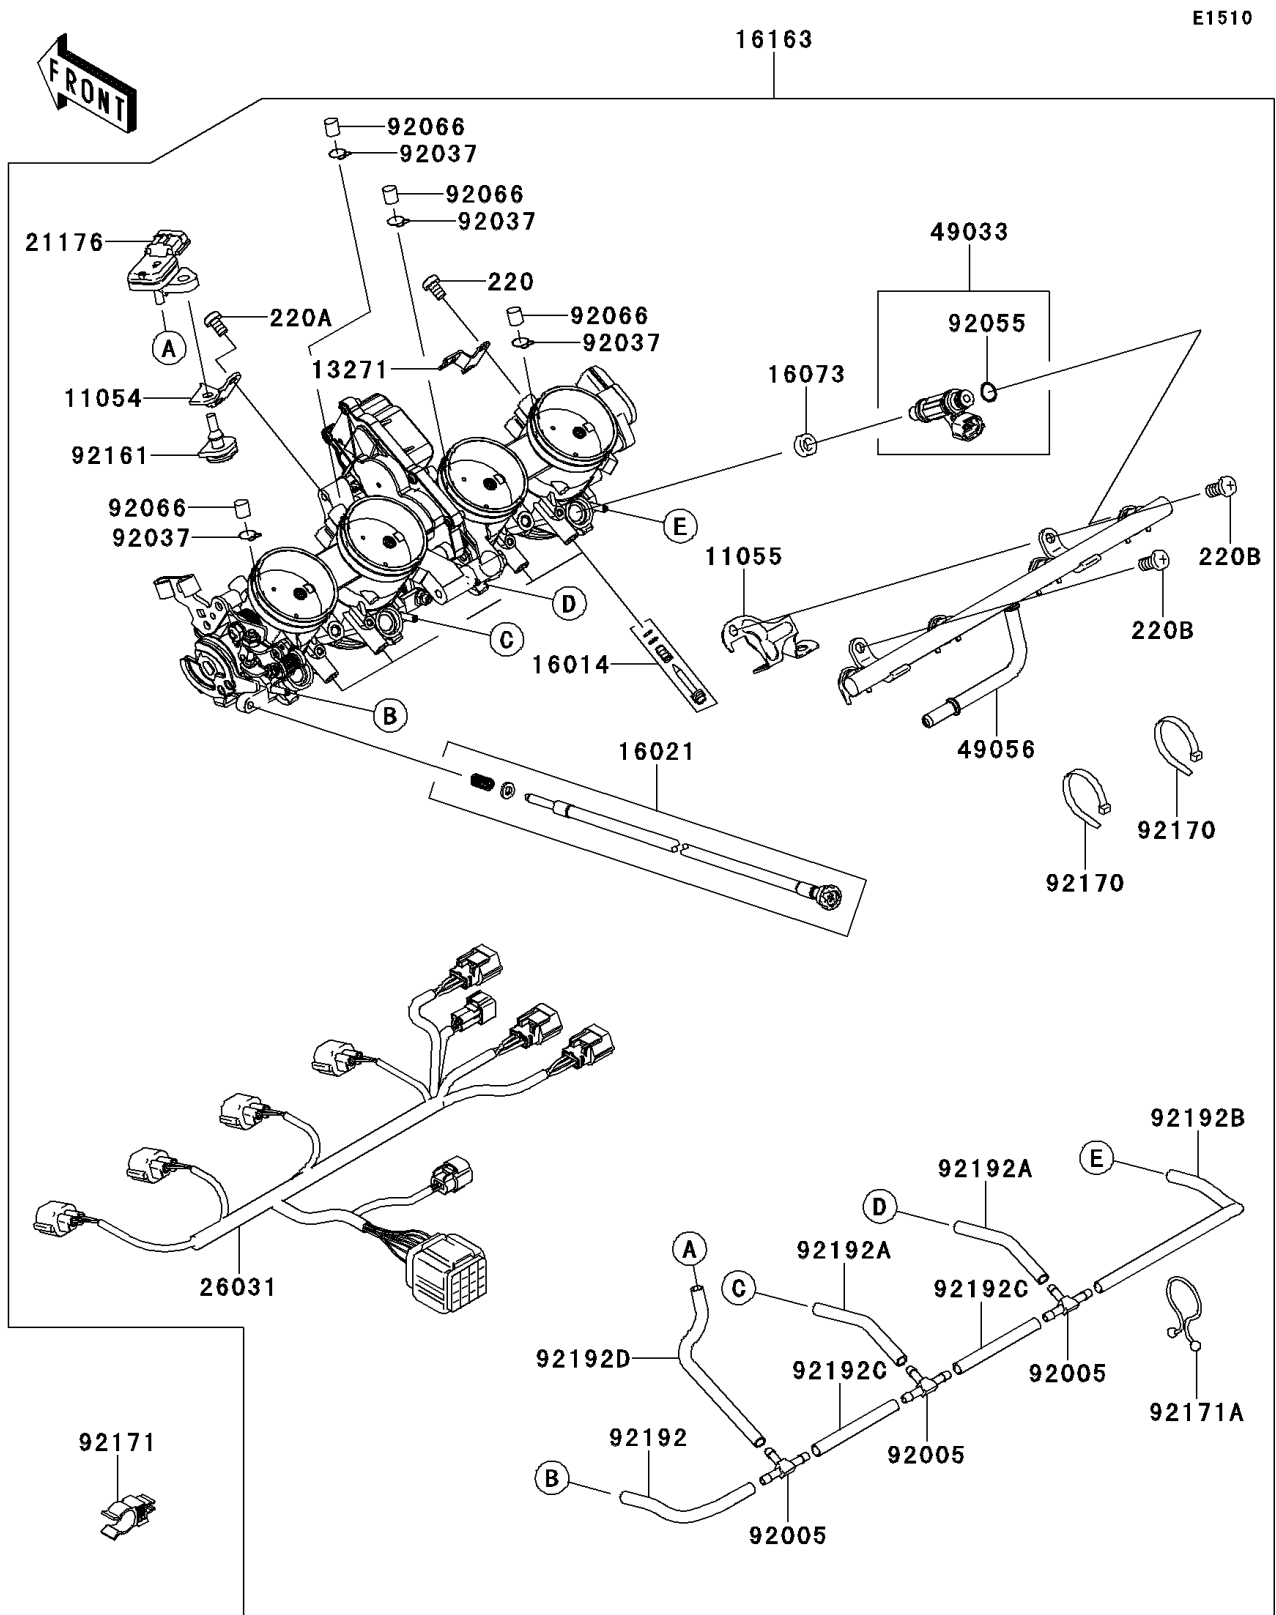

# 2010 Concours® 14 ABS PARTS DIAGRAM

Throttle

## 2010 Concours® 14 ABS PARTS LIST

### Throttle

ITEM NAME	PART NUMBER	QUANTITY
SCREW-PAN-CROS,5X6 (Ref # 220)	220AA0506	2
SCREW-PAN-CROS,5X8 (Ref # 220A)	220AA0508	2
SCREW-PAN-CROS,6X12 (Ref # 220B)	220AA0612	2
BRACKET (Ref # 11054)	11054-0556	1
BRACKET (Ref # 11055)	11055-0395	1
PLATE (Ref # 13271)	13271-0792	1
SCREW-PILOT AIR (Ref # 16014)	16014-0005	4
SCREW-THROTTLE STOP (Ref # 16021)	16021-0024	1
INSULATOR,INJECTER (Ref # 16073)	16073-1123	4
THROTTLE-ASSY,40EIDW (Ref # 16163)	16163-0145	1
SENSOR,PRESSURE (Ref # 21176)	21176-0058	1
HARNESS (Ref # 26031)	26031-0797	1
NOZZLE-INJECTION (Ref # 49033)	49033-0011	4
PIPE-INJECTION (Ref # 49056)	49056-0017	1
FITTING (Ref # 92005)	92005-1380	3
CLAMP,BREATHER TUBE (Ref # 92037)	92037-174	4
RING-O,INJECTION NOZZLE (Ref # 92055)	92055-1622	4
PLUG,FITTING (Ref # 92066)	92066-1549	4
DAMPER (Ref # 92161)	92161-0041	1
CLAMP (Ref # 92170)	92170-2044	2
CLAMP (Ref # 92171)	92171-0687	1
CLAMP (Ref # 92171A)	92171-1680	1
TUBE (Ref # 92192)	92192-0131	1
TUBE,3.2X7.4X60 (Ref # 92192A)	92192-0576	2
TUBE,3.2X7.4X175 (Ref # 92192B)	92192-0577	1
TUBE,3.2X7.4X50 (Ref # 92192C)	92192-0578	2
TUBE,3.2X7.4X160 (Ref # 92192D)	92192-0579	1