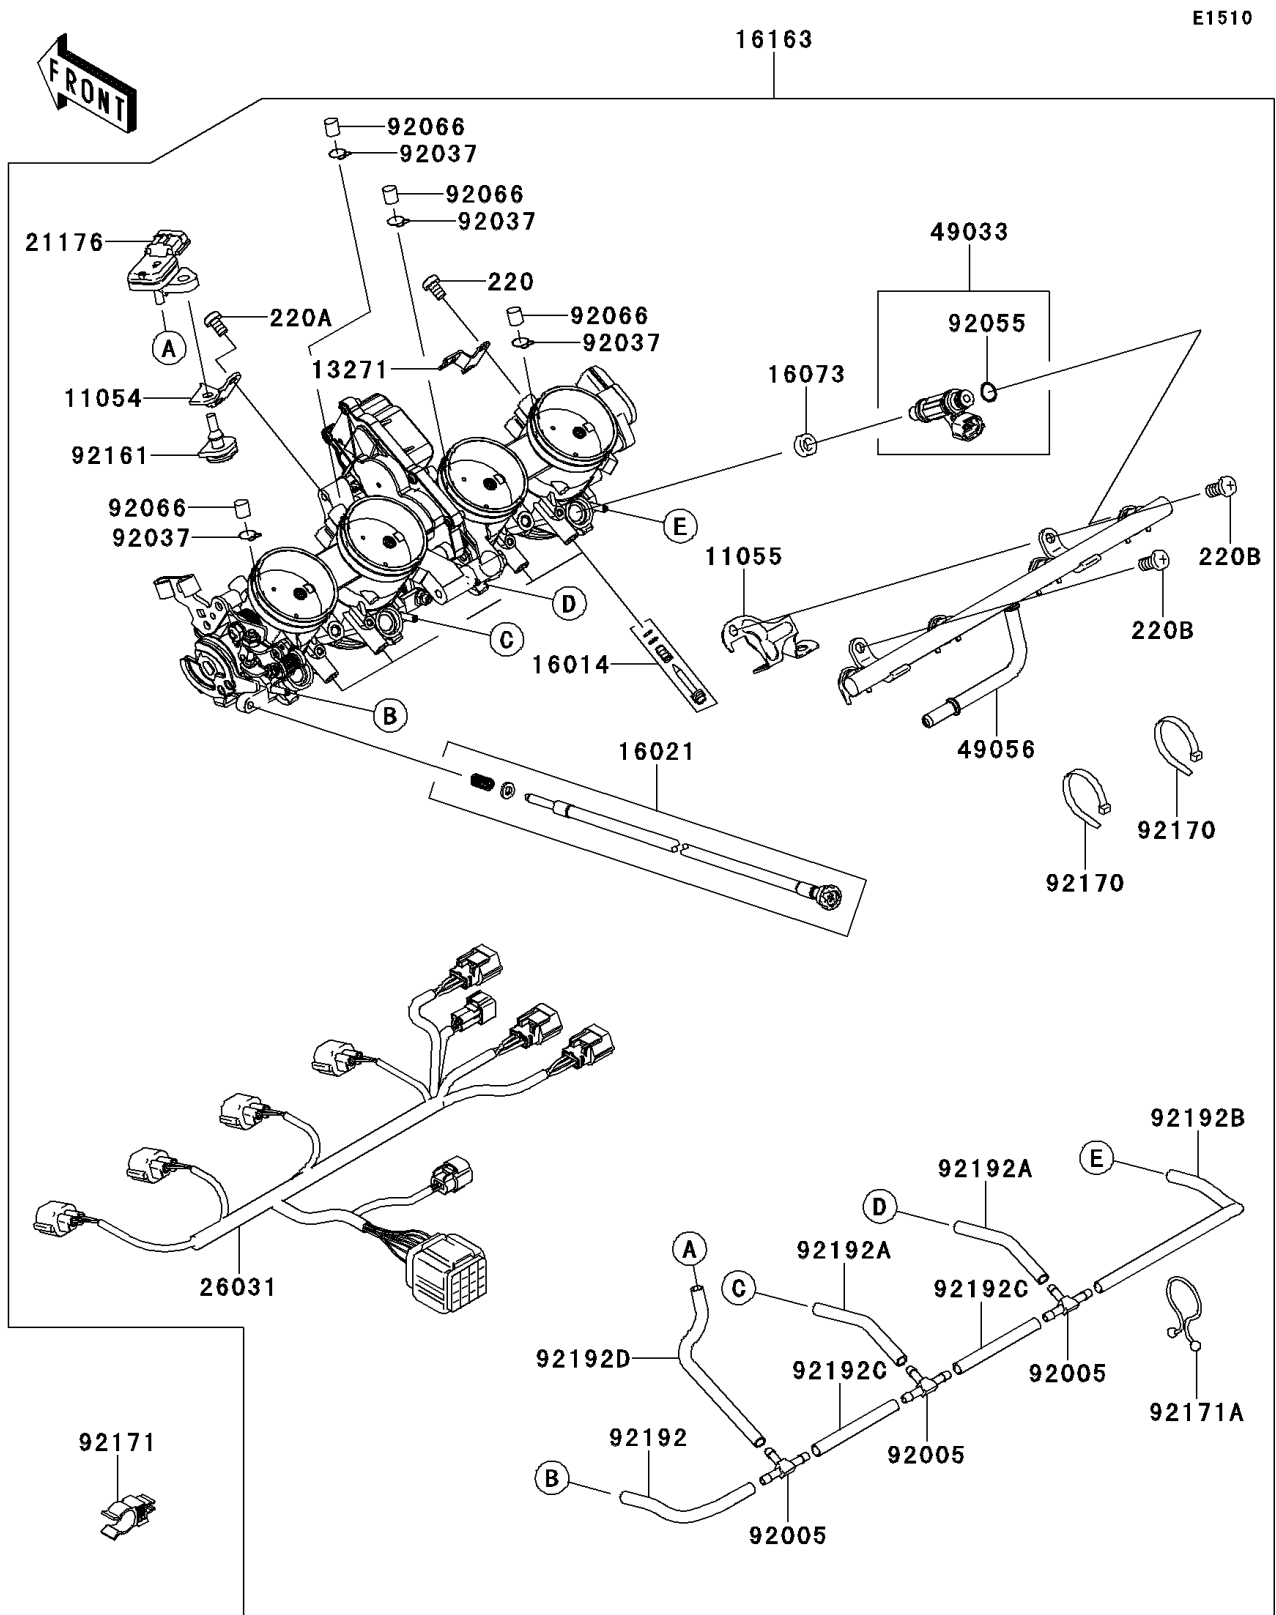

# 2011 CONCOURS® 14 ABS PARTS DIAGRAM

Throttle

## 2011 CONCOURS® 14 ABS PARTS LIST

### Throttle

ITEM NAME	PART NUMBER	QUANTITY
SCREW-PAN-CROS,5X6 (Ref # 220)	220AA0506	2
SCREW-PAN-CROS,5X8 (Ref # 220A)	220AA0508	2
SCREW-PAN-CROS,6X12 (Ref # 220B)	220AA0612	2
BRACKET (Ref # 11054)	11054-0556	1
BRACKET (Ref # 11055)	11055-0395	1
PLATE (Ref # 13271)	13271-0792	1
SCREW-PILOT AIR (Ref # 16014)	16014-0005	4
SCREW-THROTTLE STOP (Ref # 16021)	16021-0024	1
INSULATOR,INJECTER (Ref # 16073)	16073-1123	4
THROTTLE-ASSY,40EIDW (Ref # 16163)	16163-0145	1
SENSOR,PRESSURE (Ref # 21176)	21176-0058	1
HARNESS (Ref # 26031)	26031-0797	1
NOZZLE-INJECTION (Ref # 49033)	49033-0011	4
PIPE-INJECTION (Ref # 49056)	49056-0017	1
FITTING (Ref # 92005)	92005-1380	3
CLAMP,BREATHER TUBE (Ref # 92037)	92037-174	4
RING-O,INJECTION NOZZLE (Ref # 92055)	92055-1622	4
PLUG,FITTING (Ref # 92066)	92066-1549	4
DAMPER (Ref # 92161)	92161-0041	1
CLAMP (Ref # 92170)	92170-2044	2
CLAMP (Ref # 92171)	92171-0687	1
CLAMP (Ref # 92171A)	92171-1680	1
TUBE (Ref # 92192)	92192-0131	1
TUBE,3.2X7.4X60 (Ref # 92192A)	92192-0576	2
TUBE,3.2X7.4X175 (Ref # 92192B)	92192-0577	1
TUBE,3.2X7.4X50 (Ref # 92192C)	92192-0578	2
TUBE,3.2X7.4X160 (Ref # 92192D)	92192-0579	1