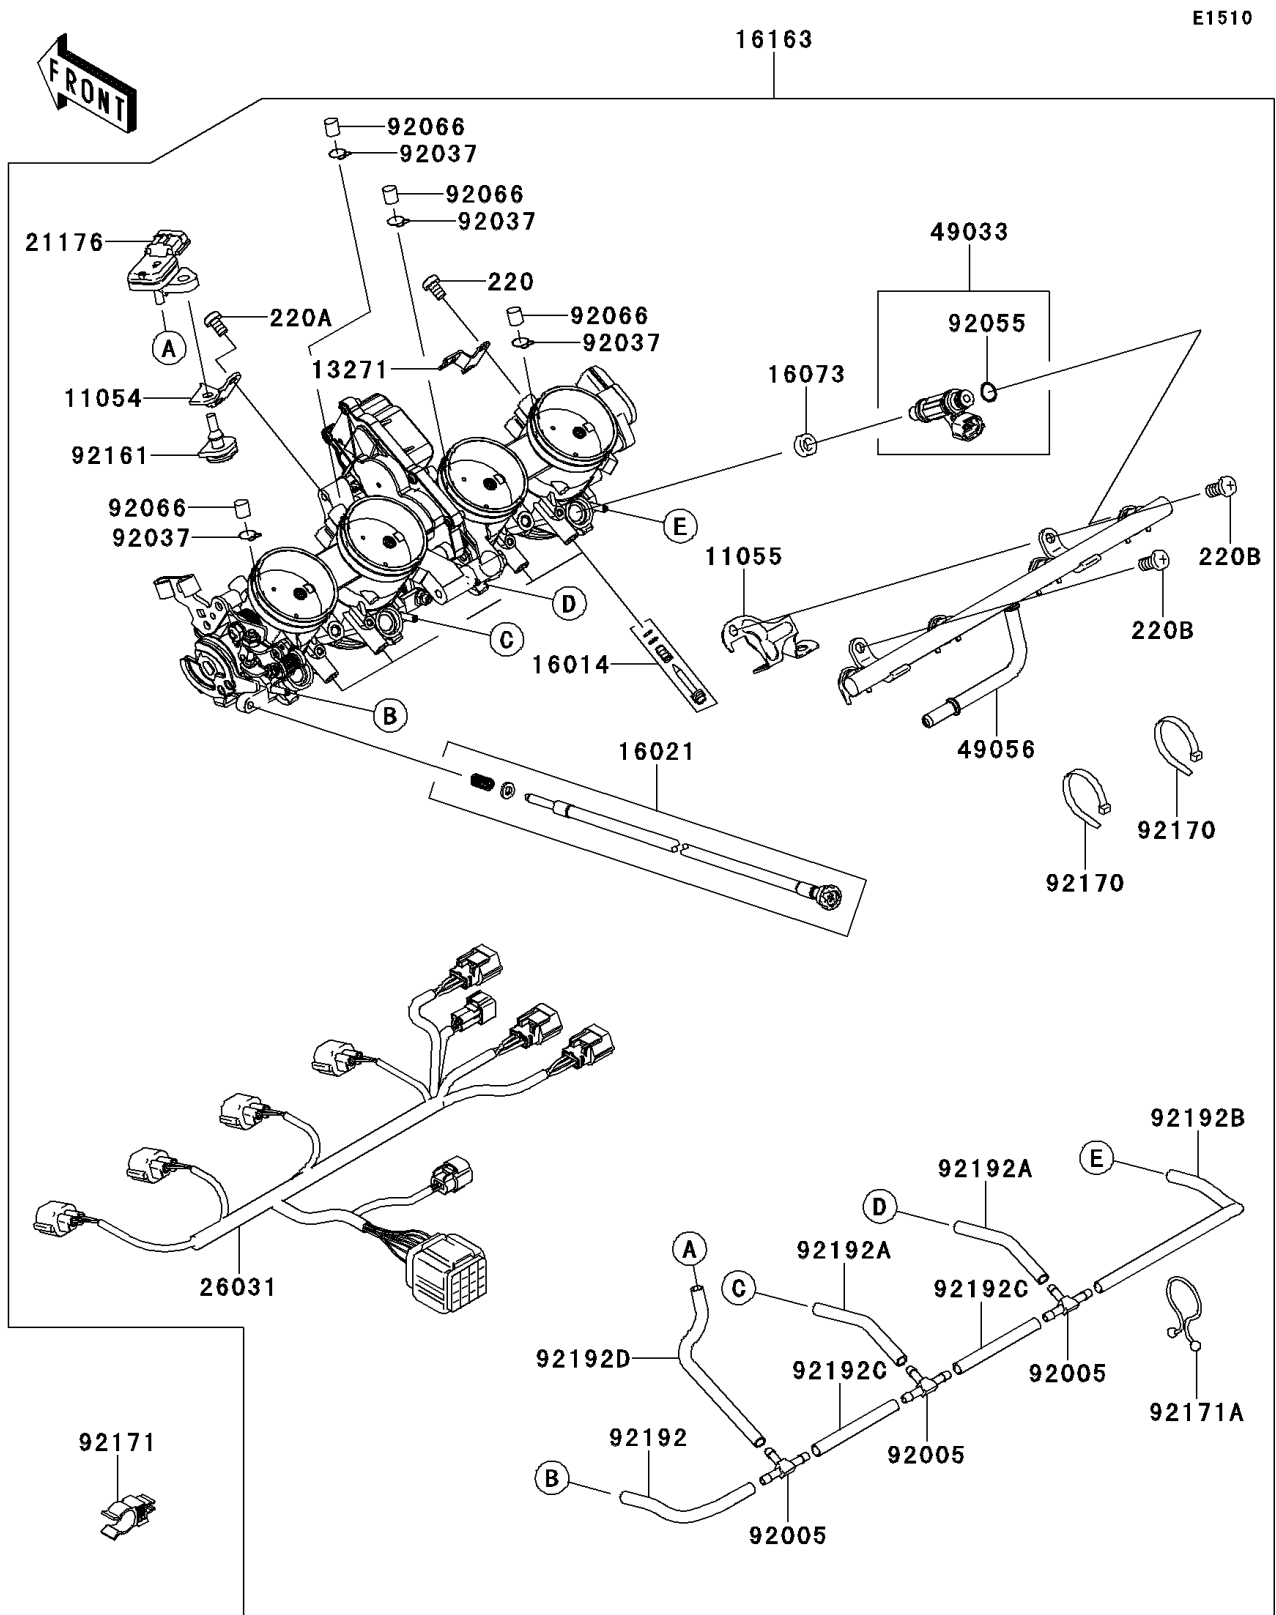

2014 CONCOURS® 14 ABS PARTS DIAGRAM

Throttle

2014 CONCOURS® 14 ABS PARTS LIST

Throttle

ITEM NAME	PART NUMBER	QUANTITY
SCREW-PAN-CROS,5X6 (Ref # 220)	220AA0506	2
SCREW-PAN-CROS,5X8 (Ref # 220A)	220AA0508	2
SCREW-PAN-CROS,6X12 (Ref # 220B)	220AA0612	2
BRACKET (Ref # 11054)	11054-0556	1
BRACKET (Ref # 11055)	11055-0395	1
PLATE (Ref # 13271)	13271-0792	1
SCREW-PILOT AIR (Ref # 16014)	16014-0005	4
SCREW-THROTTLE STOP (Ref # 16021)	16021-0024	1
INSULATOR,INJECTER (Ref # 16073)	16073-1123	4
THROTTLE-ASSY,40EIDW (Ref # 16163)	16163-0145	1
SENSOR,PRESSURE (Ref # 21176)	21176-0058	1
HARNESS (Ref # 26031)	26031-0797	1
NOZZLE-INJECTION (Ref # 49033)	49033-0011	4
PIPE-INJECTION (Ref # 49056)	49056-0017	1
FITTING (Ref # 92005)	92005-1380	3
CLAMP,BREATHER TUBE (Ref # 92037)	92037-174	4
RING-O,INJECTION NOZZLE (Ref # 92055)	92055-1622	4
PLUG,FITTING (Ref # 92066)	92066-1549	4
DAMPER (Ref # 92161)	92161-0041	1
CLAMP (Ref # 92170)	92170-2044	2
CLAMP (Ref # 92171)	92171-0687	1
CLAMP (Ref # 92171A)	92171-1680	1
TUBE (Ref # 92192)	92192-0131	1
TUBE,3.2X7.4X60 (Ref # 92192A)	92192-0576	2
TUBE,3.2X7.4X175 (Ref # 92192B)	92192-0577	1
TUBE,3.2X7.4X50 (Ref # 92192C)	92192-0578	2
TUBE,3.2X7.4X160 (Ref # 92192D)	92192-0579	1