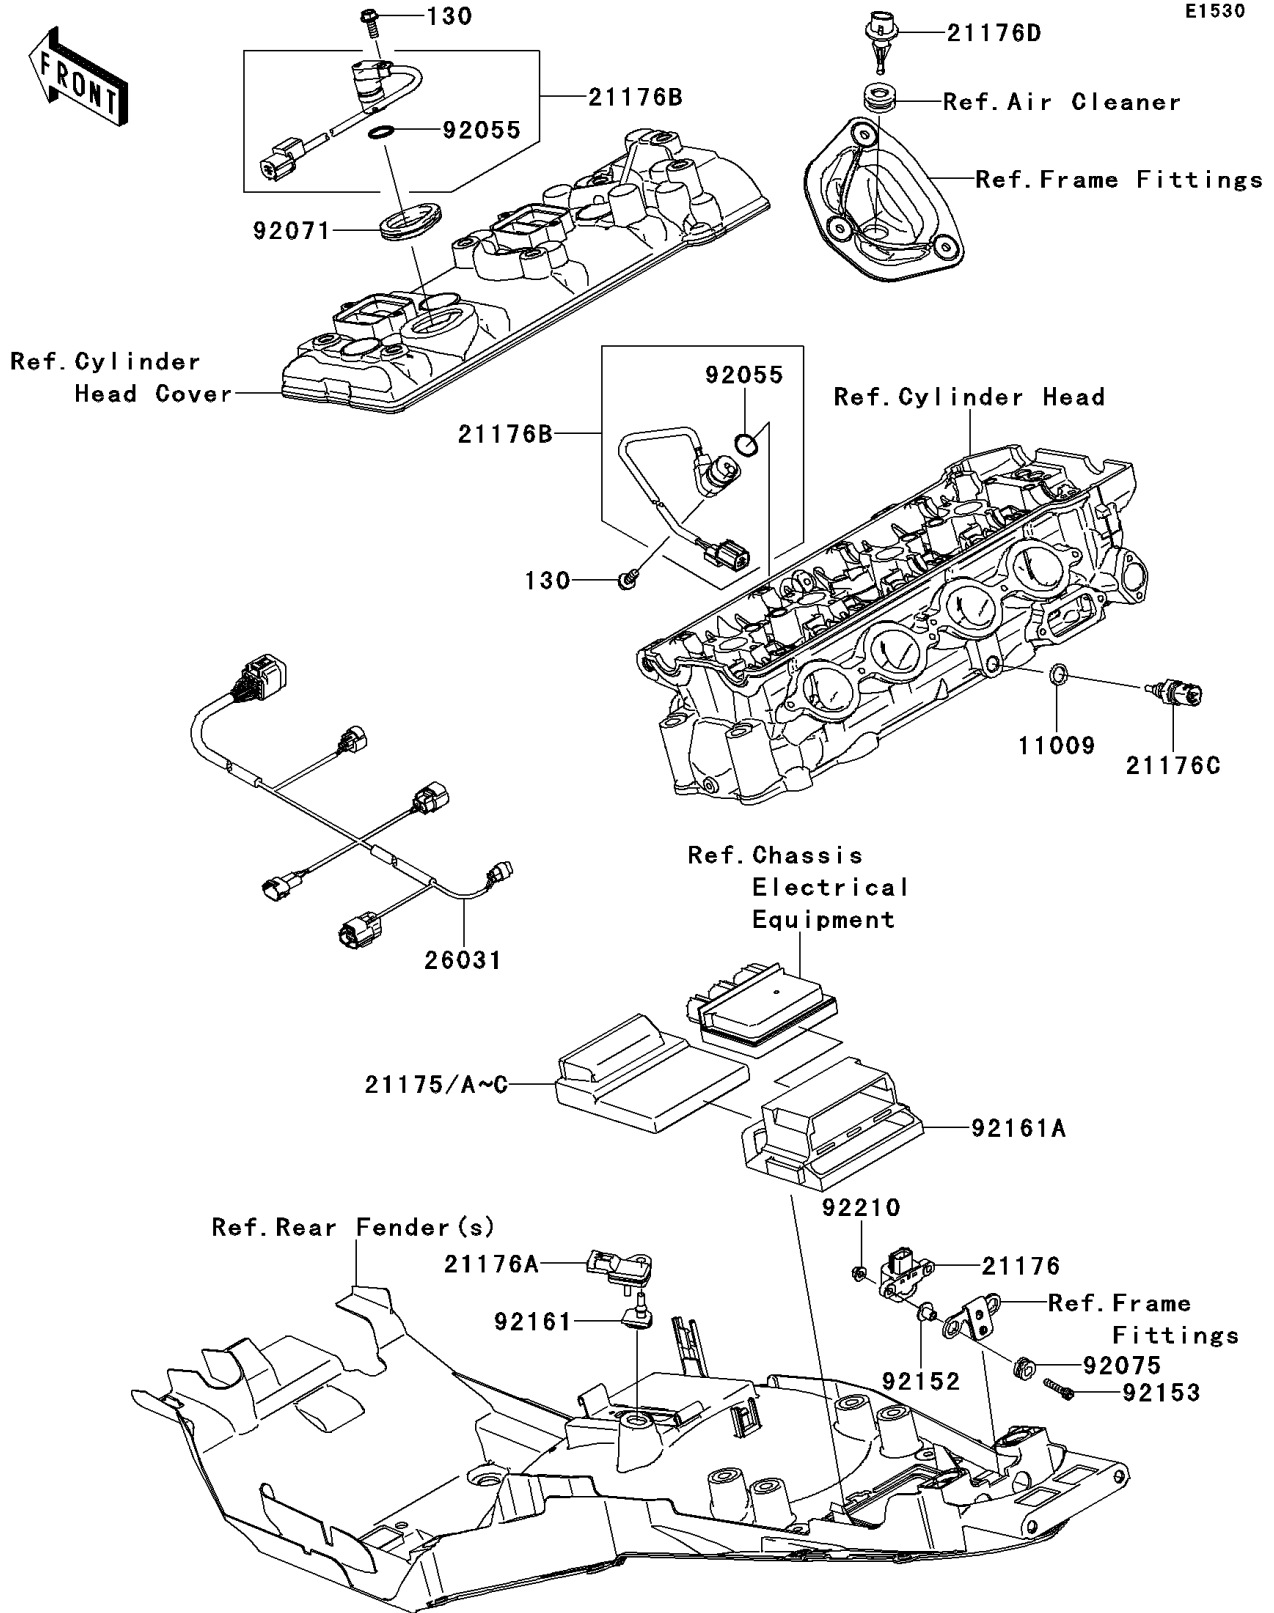

2010 Concours® 14 ABS PARTS DIAGRAM

Fuel Injection

2010 Concours® 14 ABS PARTS LIST

Fuel Injection

ITEM NAME	PART NUMBER	QUANTITY
BOLT-FLANGED,6X16 (Ref # 130)	130CC0616	2
GASKET,12.5X18X1.5 (Ref # 11009)	11009-1376	1
SENSOR,VEHICLE-DOWN (Ref # 21176)	21176-0026	1
SENSOR,PRESSURE (Ref # 21176A)	21176-0058	1
SENSOR,CAM (Ref # 21176B)	21176-0064	2
SENSOR,WATER TEMP (Ref # 21176C)	21176-1120	1
SENSOR,AIR TEMP (Ref # 21176D)	21176-2106	1
HARNESS (Ref # 26031)	26031-0799	1
RING-O (Ref # 92055)	92055-1639	2
GROMMET (Ref # 92071)	92071-0028	1
DAMPER (Ref # 92075)	92075-1912	2
COLLAR (Ref # 92152)	92152-0329	2
BOLT,SOCKET,5X22 (Ref # 92153)	92153-1597	2
DAMPER (Ref # 92161)	92161-0041	1
DAMPER (Ref # 92161A)	92161-0092	1
NUT,FLANGED,5MM (Ref # 92210)	92210-0007	2
CONTROL UNIT-ELECTRONIC (Ref # 21175)	21175-0257	1
CONTROL UNIT-ELECTRONIC (Ref # 21175A)	21175-0258	1