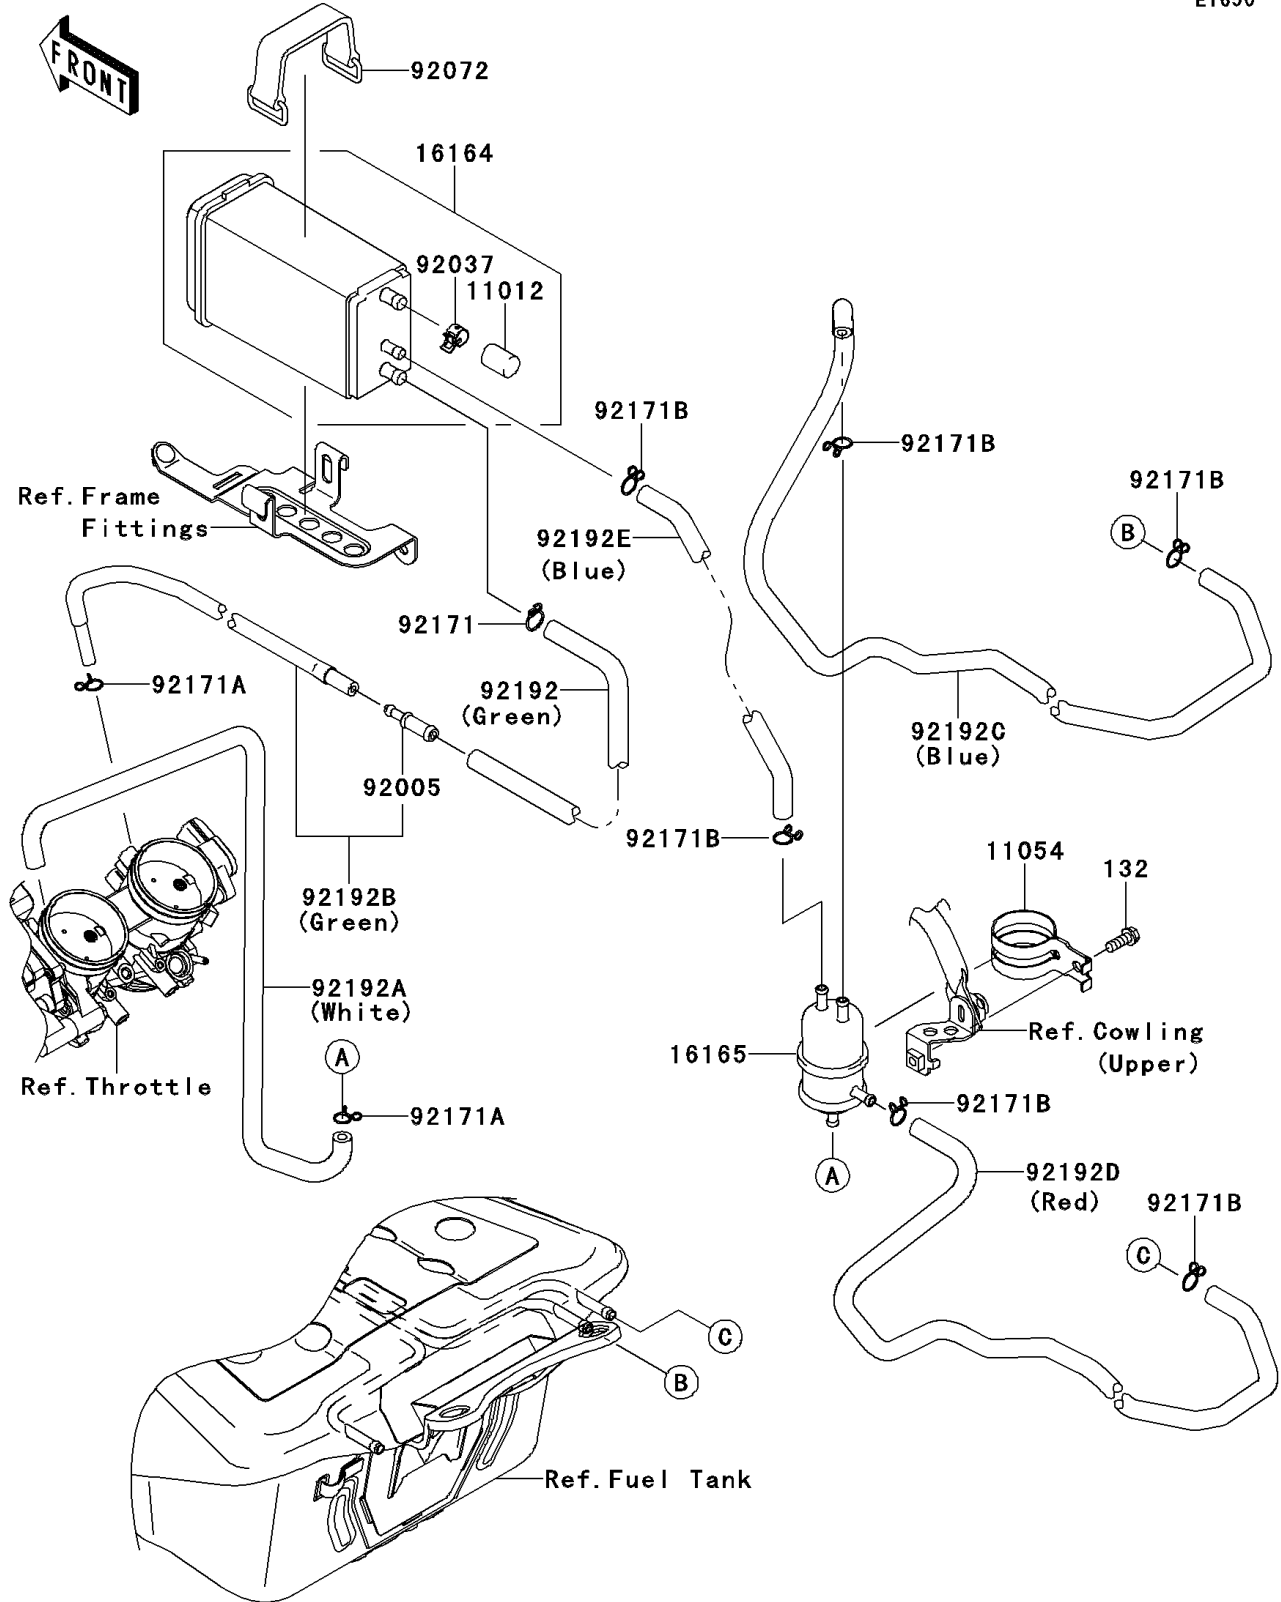

2010 Concours® 14 ABS PARTS DIAGRAM

Fuel Evaporative System(CA)

E1650

2010 Concours® 14 ABS PARTS LIST

Fuel Evaporative System(CA)

ITEM NAME	PART NUMBER	QUANTITY
BOLT-FLANGED-SMALL,6X16 (Ref # 132)	132BA0616	1
CAP,CANISTER (Ref # 11012)	11012-1388	1
BRACKET,SEPARATOR (Ref # 11054)	11054-1193	1
CANISTER (Ref # 16164)	16164-1054	1
SEPARATOR (Ref # 16165)	16165-1001	1
FITTING (Ref # 92005)	92005-0032	1
CLAMP,CANISTER (Ref # 92037)	92037-1512	1
BAND (Ref # 92072)	92072-0050	1
CLAMP (Ref # 92171)	92171-0574	1
CLAMP (Ref # 92171A)	92171-0576	2
CLAMP (Ref # 92171B)	92171-0718	6
TUBE,CANISTER-FITTING,GREEN (Ref # 92192)	92192-0417	1
TUBE,SEPARATOR-THROBO #3,WHITE (Ref # 92192A)	92192-0418	1
TUBE,THROBO #4-GRN TUBE (Ref # 92192B)	92192-0420	1
TUBE,SEPARATOR-TANK,BLUE (Ref # 92192C)	92192-0865	1
TUBE,TANK-SEPARATOR SIDE,RED (Ref # 92192D)	92192-0866	1
TUBE,CANISTER-SEPARATOR,BLUE (Ref # 92192E)	92192-0878	1