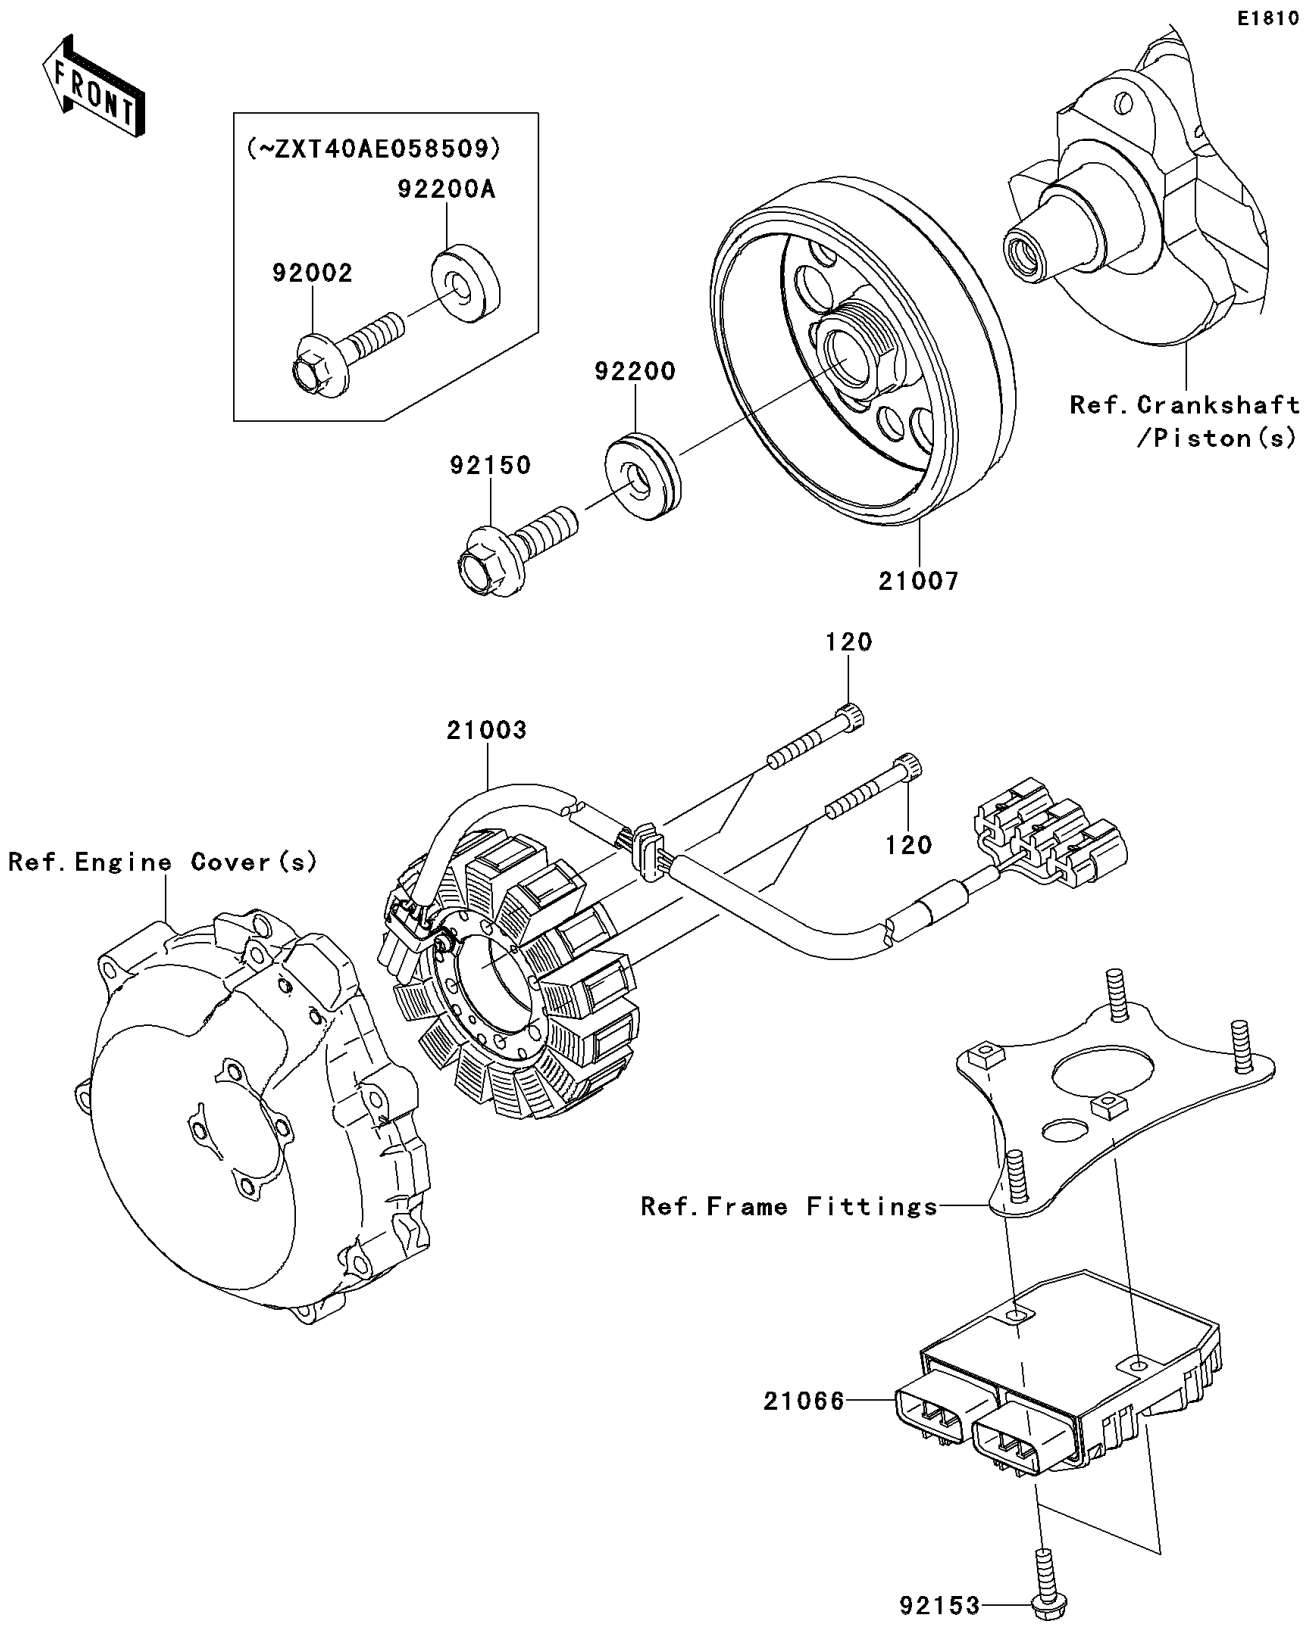

# 2010 Concours® 14 ABS PARTS DIAGRAM

Generator

## 2010 Concours® 14 ABS PARTS LIST

### Generator

ITEM NAME	PART NUMBER	QUANTITY
BOLT-SOCKET,6X40 (Ref # 120)	120CA0640	4
STATOR (Ref # 21003)	21003-0085	1
ROTOR (Ref # 21007)	21007-0125	1
REGULATOR-VOLTAGE (Ref # 21066)	21066-0714	1
BOLT,FLANGED,10X40 (Ref # 92002)	92002-1296	1
BOLT,12X40 (Ref # 92150)	92150-1717	1
BOLT,FLANGED,6X22 (Ref # 92153)	92153-1598	2
WASHER,12X34X9 (Ref # 92200)	92200-0369	1
WASHER (Ref # 92200A)	92200-1667	1