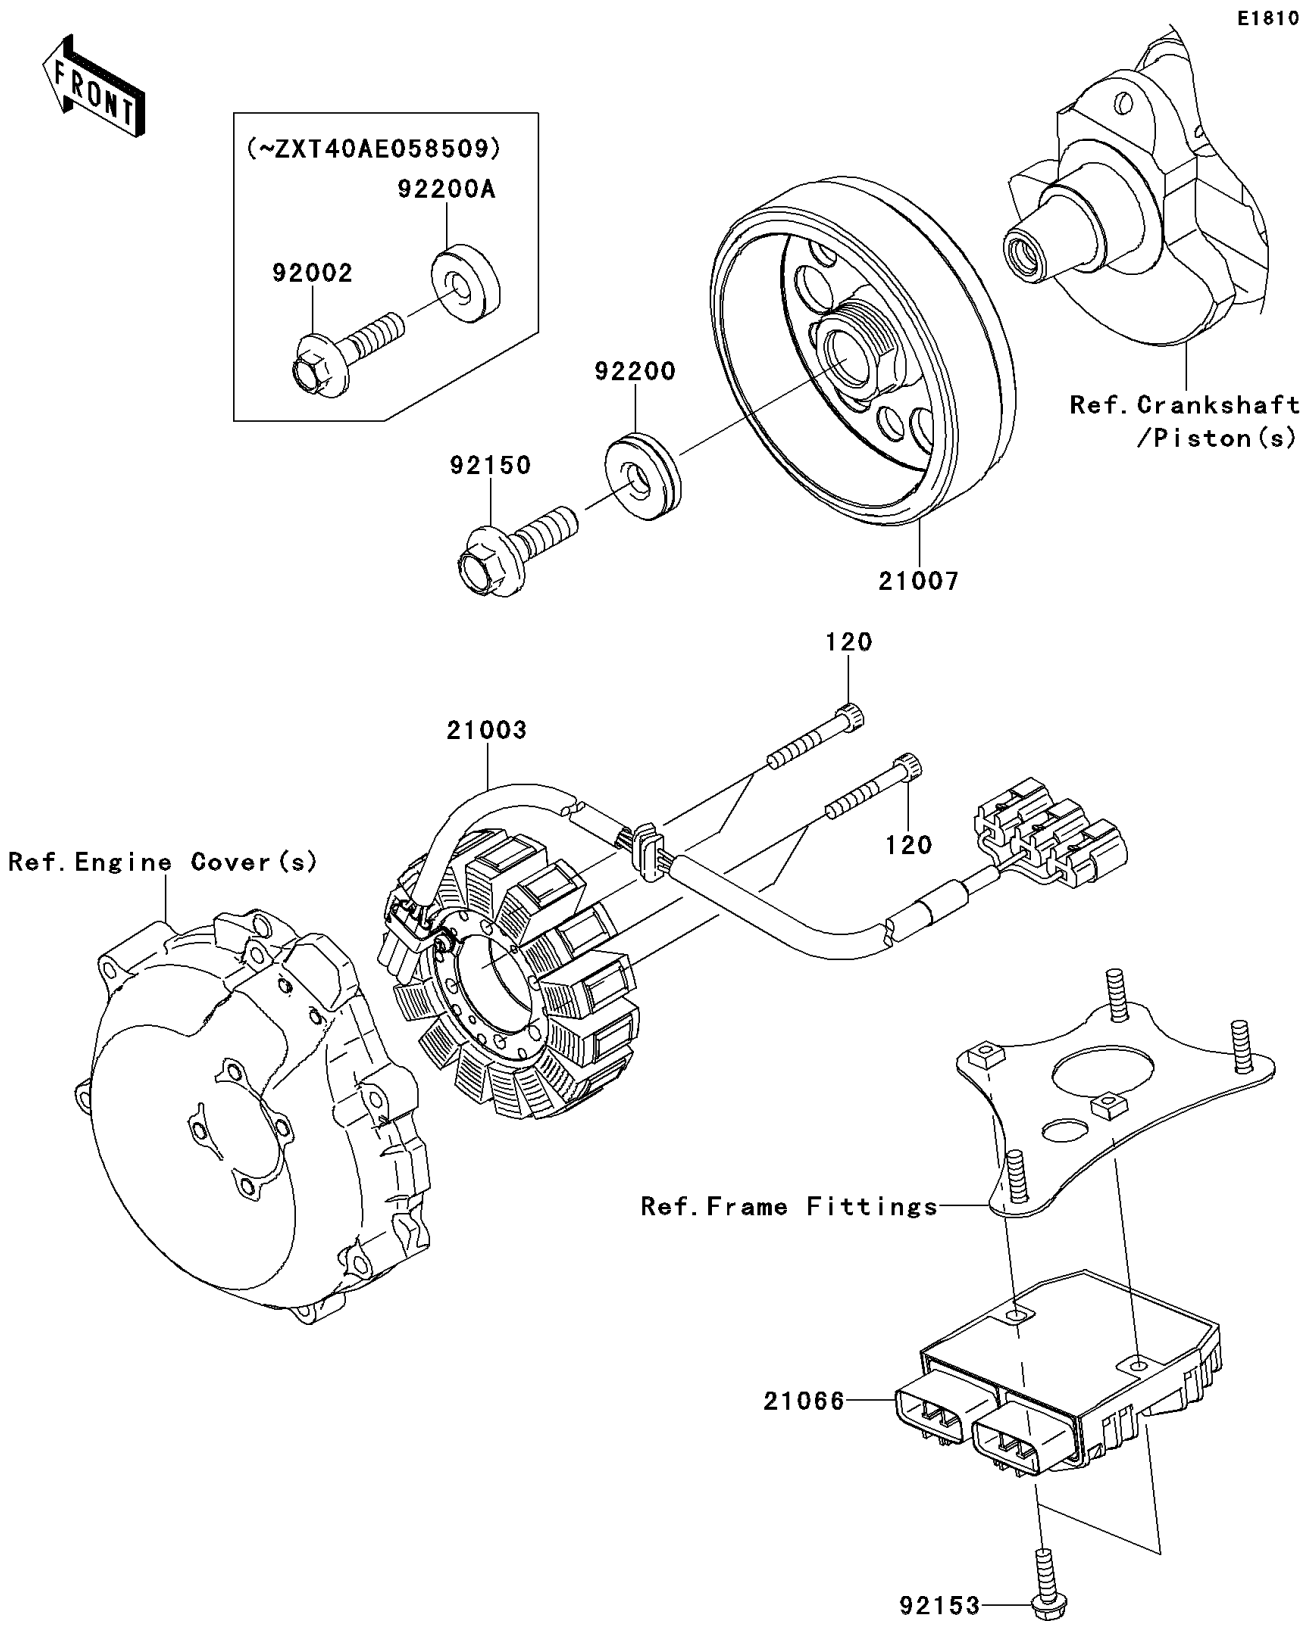

2012 CONCOURS® 14 ABS PARTS DIAGRAM

Generator

2012 CONCOURS® 14 ABS PARTS LIST

Generator

ITEM NAME	PART NUMBER	QUANTITY
BOLT-SOCKET,6X40 (Ref # 120)	120CA0640	4
STATOR (Ref # 21003)	21003-0085	1
ROTOR (Ref # 21007)	21007-0125	1
REGULATOR-VOLTAGE (Ref # 21066)	21066-0714	1
BOLT,12X40 (Ref # 92150)	92150-1717	1
BOLT,FLANGED,6X22 (Ref # 92153)	92153-1598	2
WASHER,12X34X9 (Ref # 92200)	92200-0369	1