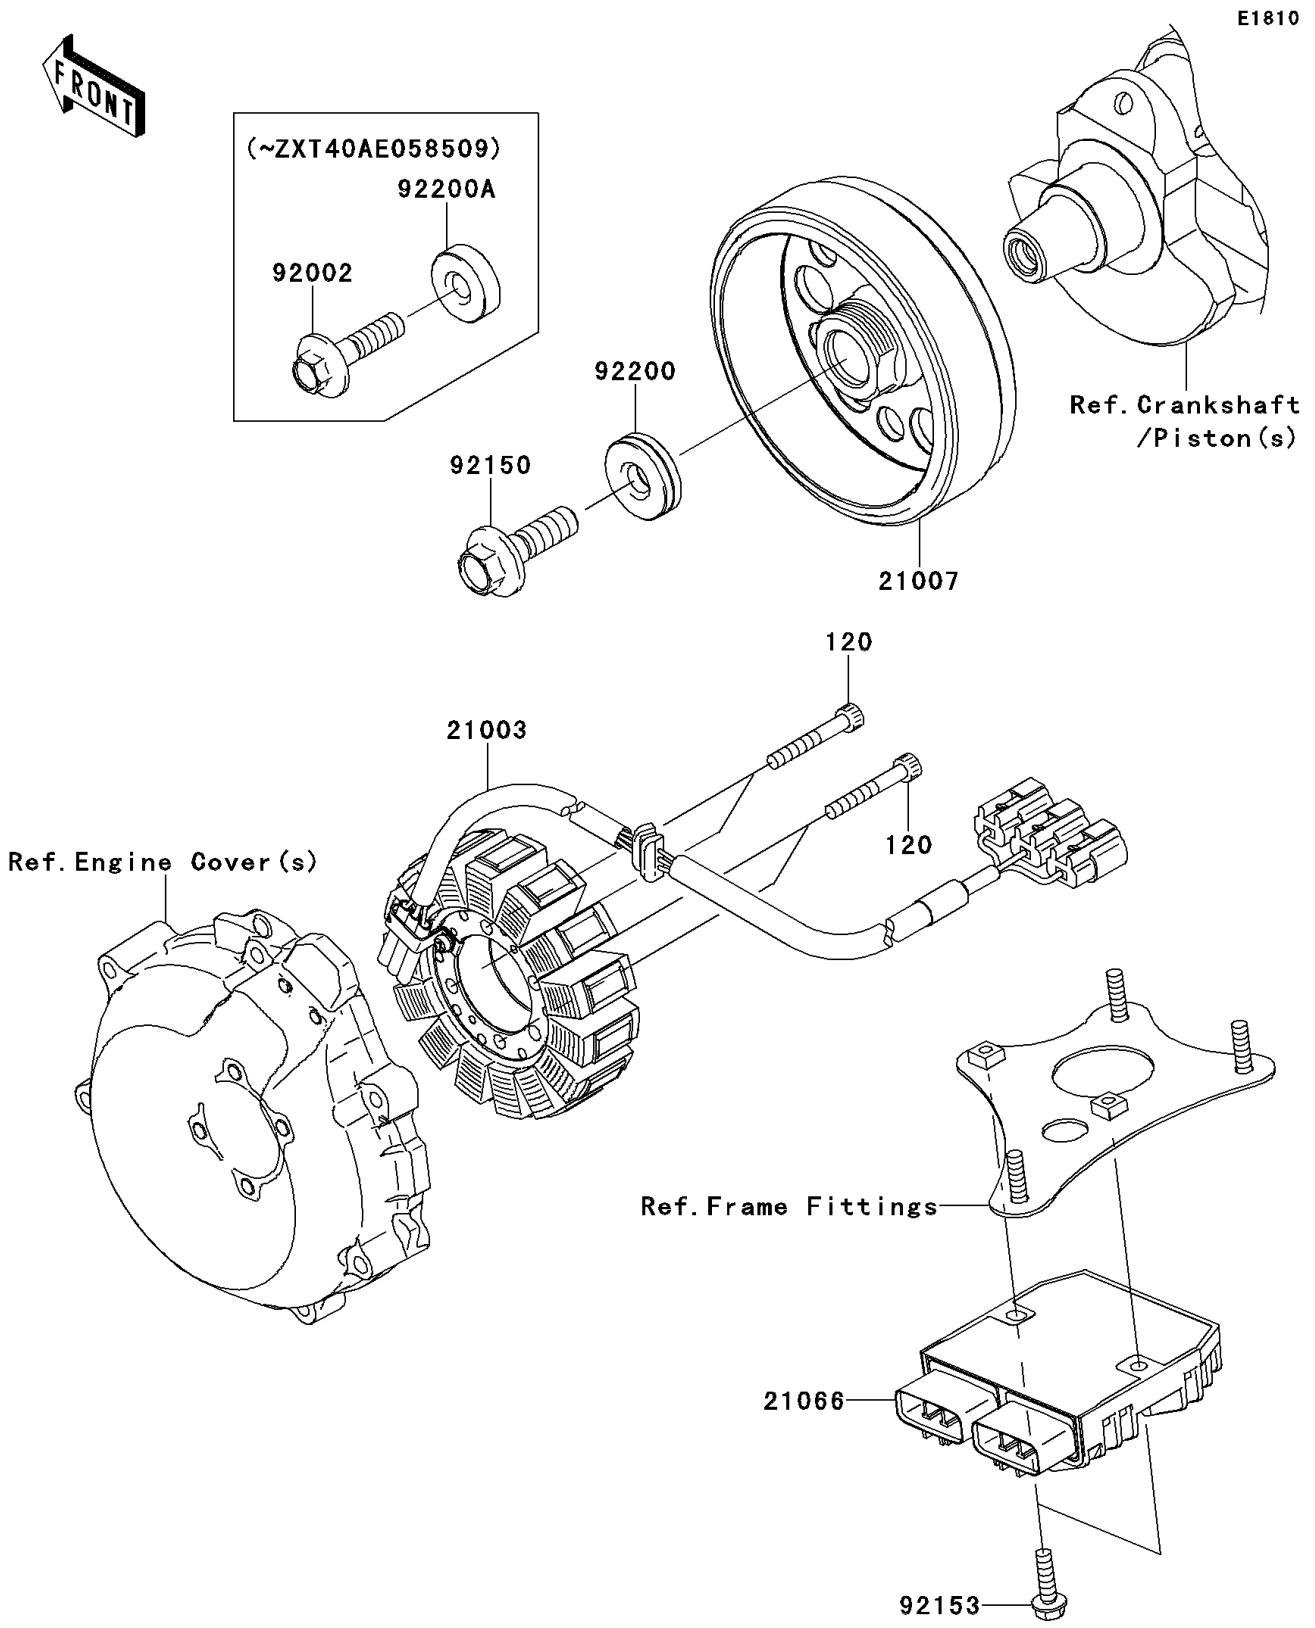

2014 CONCOURS® 14 ABS PARTS DIAGRAM

Generator

2014 CONCOURS® 14 ABS PARTS LIST

Generator

ITEM NAME	PART NUMBER	QUANTITY
BOLT-SOCKET,6X40 (Ref # 120)	120CA0640	4
STATOR (Ref # 21003)	21003-0085	1
ROTOR (Ref # 21007)	21007-0125	1
REGULATOR-VOLTAGE (Ref # 21066)	21066-0714	1
BOLT,12X40 (Ref # 92150)	92150-1717	1
BOLT,FLANGED,6X22 (Ref # 92153)	92153-1598	2
WASHER,12X34X9 (Ref # 92200)	92200-0369	1