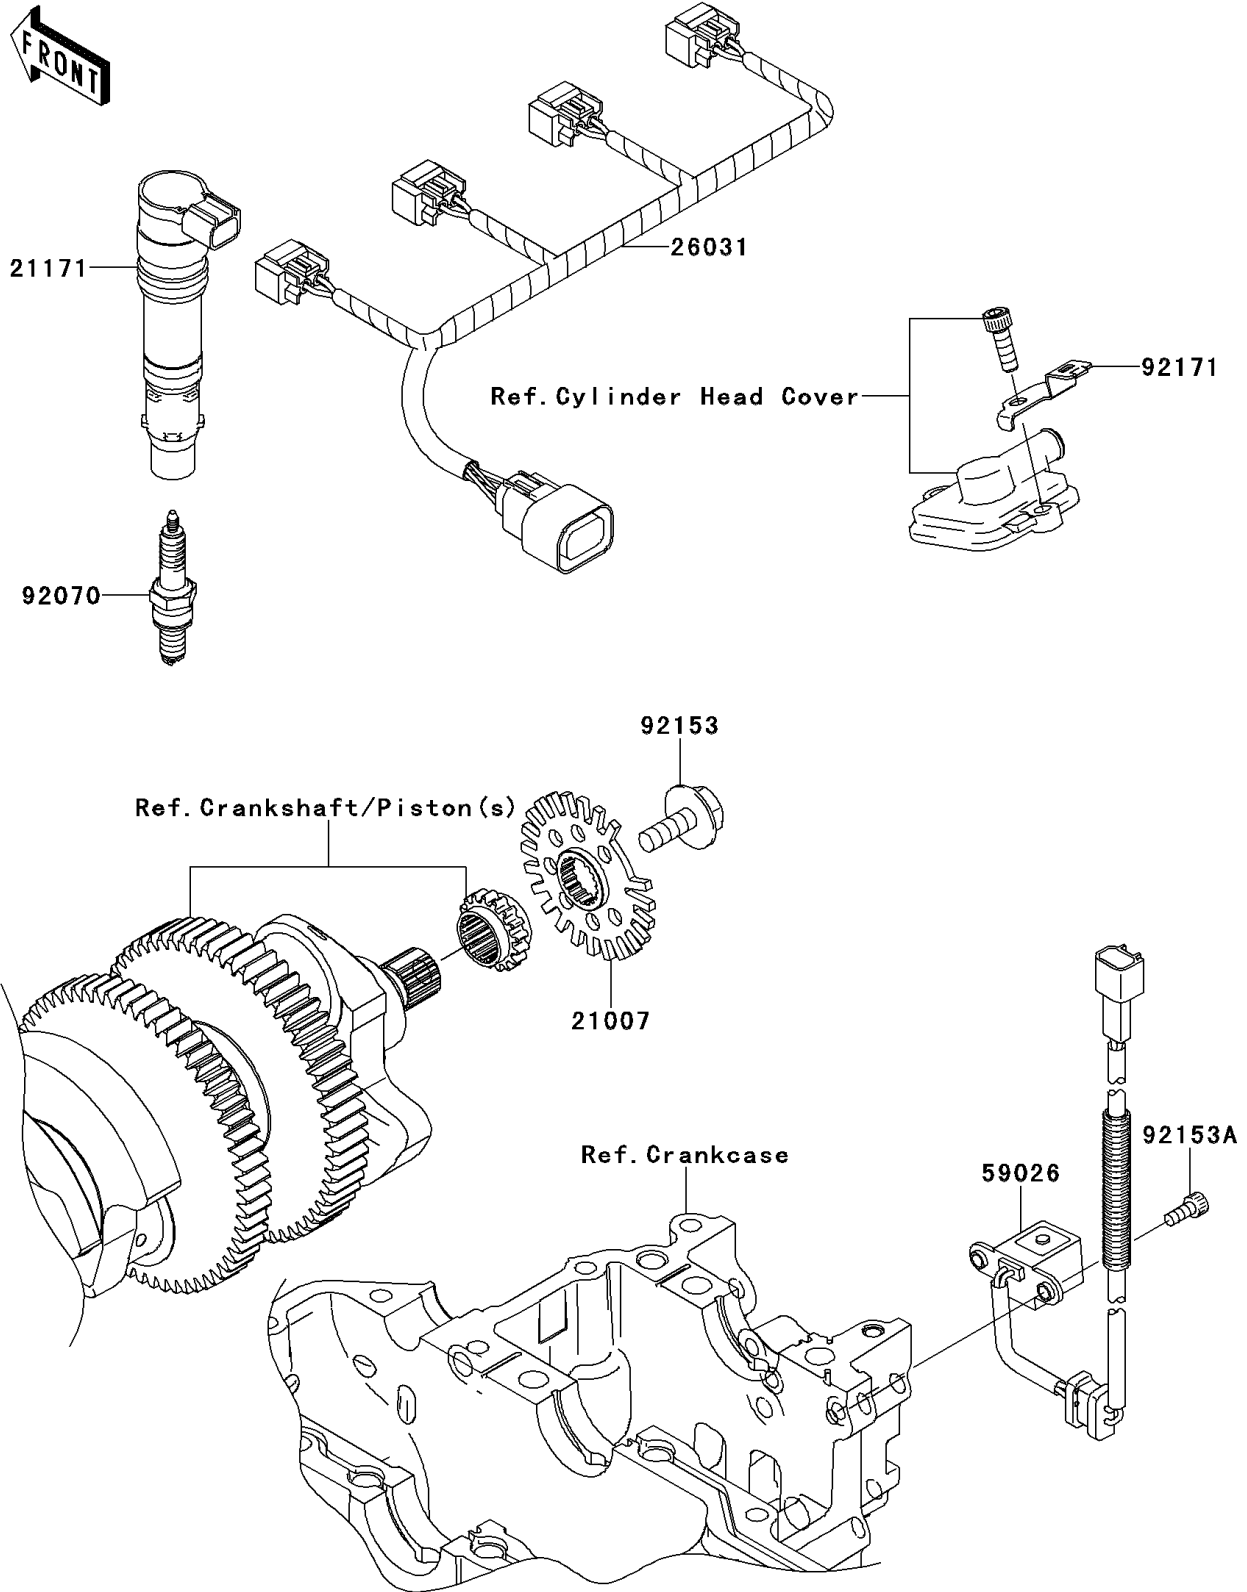

2011 CONCOURS® 14 ABS PARTS DIAGRAM

Ignition System

E1830

2011 CONCOURS® 14 ABS PARTS LIST

Ignition System

ITEM NAME	PART NUMBER	QUANTITY
ROTOR (Ref # 21007)	21007-0066	1
COIL-ASSY-IGNITION (Ref # 21171)	21171-0005	4
HARNESS,SUB (Ref # 26031)	26031-0742	1
COIL-PULSING (Ref # 59026)	59026-0028	1
PLUG-SPARK,CR9EIA(NGK) (Ref # 92070)	92070-0014	4
BOLT,FLANGED,8X23 (Ref # 92153)	92153-0549	1
BOLT,SOCKET,5X12 (Ref # 92153A)	92153-1293	2
CLAMP (Ref # 92171)	92171-0524	1