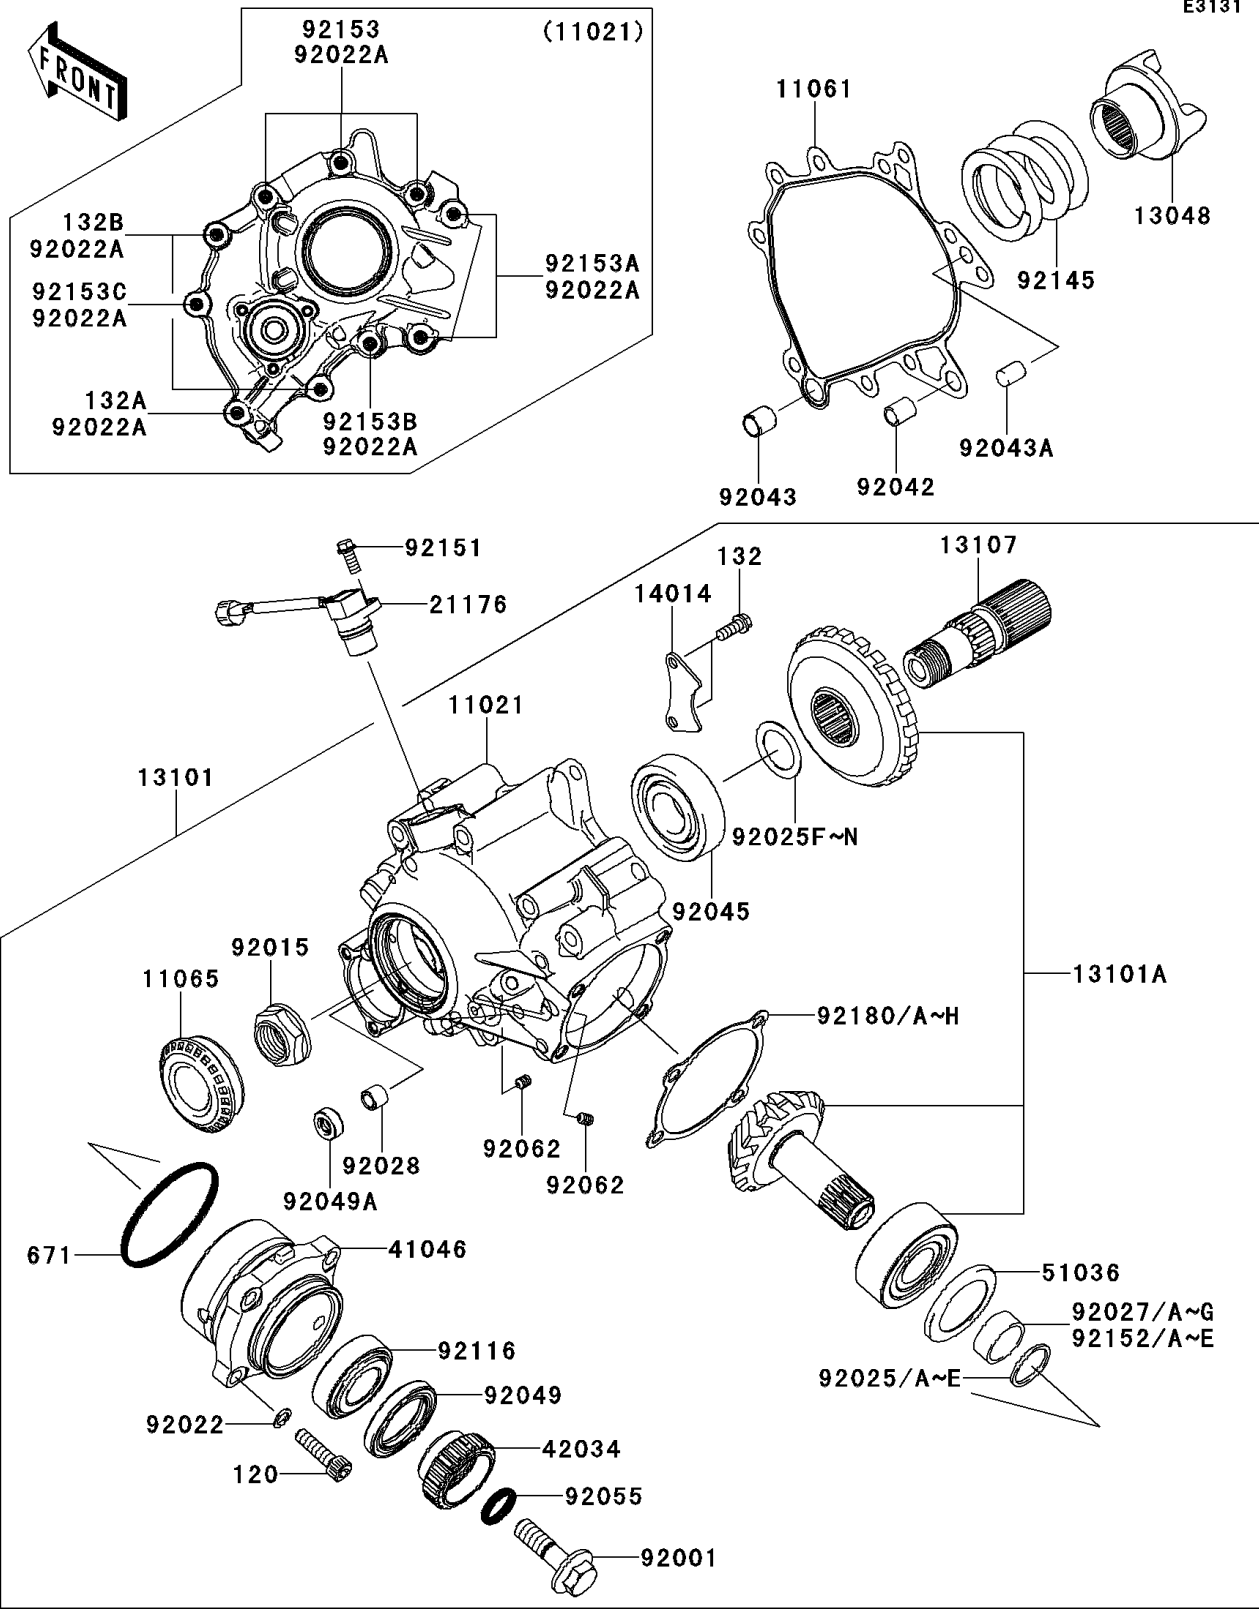

# 2014 CONCOURS® 14 ABS PARTS DIAGRAM

Front Bevel Gear

# 2014 CONCOURS® 14 ABS PARTS LIST

Front Bevel Gear

ITEM NAME	PART NUMBER	QUANTITY
-----------	-------------	----------