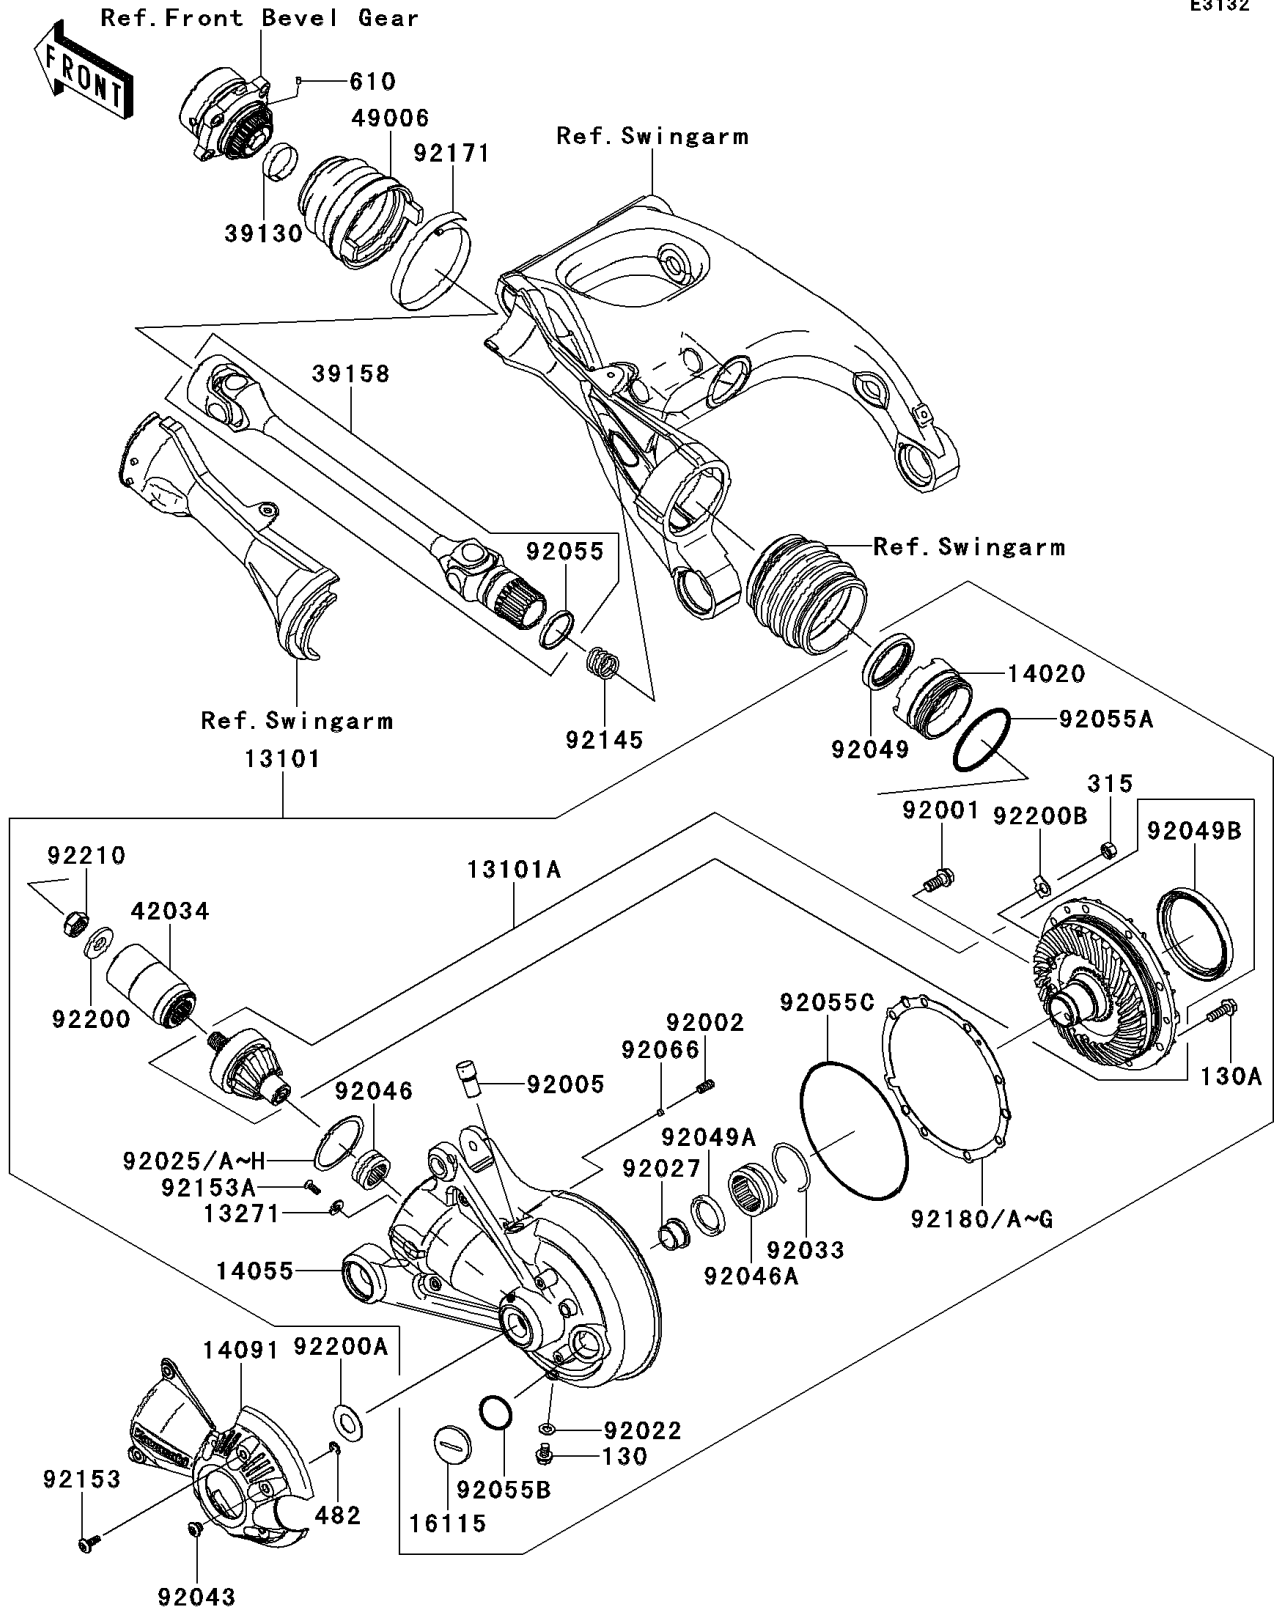

2010 Concours® 14 ABS PARTS DIAGRAM

Drive Shaft/Final Gear

E3132

2010 Concours® 14 ABS PARTS LIST

Drive Shaft/Final Gear

ITEM NAME	PART NUMBER	QUANTITY
GEAR-ASSY,P.SILVER (Ref # 13101)	13101-0124-458	1
GEAR-ASSY (Ref # 13101A)	13101-5095	1
PLATE (Ref # 13271)	13271-0930	1
RETAINER (Ref # 14020)	14020-0010	1
CASE-GEAR,P.SILVER (Ref # 14055)	14055-0034-458	1
COVER,DRIVE SHAFT (Ref # 14091)	14091-0908	1
CAP-OIL FILLER (Ref # 16115)	16115-1070	1
SPRING-LEAF (Ref # 39130)	39130-1002	1
SHAFT-ASSY-DRIVE (Ref # 39158)	39158-0004	1
COUPLING (Ref # 42034)	42034-0039	1
BOOT (Ref # 49006)	49006-0071	1
BOLT,10X23 (Ref # 92001)	92001-1778	1
SCREW-SET-SOCKET,8X18 (Ref # 92002)	92002-1836	1
FITTING (Ref # 92005)	92005-0094	1
WASHER,8.2X16X1 (Ref # 92022)	92022-1086	1
SHIM,T=0.10 (Ref # 92025)	92025-1733	AR
SHIM,T=0.15 (Ref # 92025A)	92025-1734	AR
SHIM,T=0.50 (Ref # 92025B)	92025-1735	AR
SHIM,T=0.60 (Ref # 92025C)	92025-1736	AR
SHIM,T=0.70 (Ref # 92025D)	92025-1737	AR
SHIM,T=0.80 (Ref # 92025E)	92025-1738	AR
SHIM,T=0.90 (Ref # 92025F)	92025-1739	AR
SHIM,T=1.00 (Ref # 92025G)	92025-1740	AR
SHIM,T=1.20 (Ref # 92025H)	92025-1741	AR
COLLAR (Ref # 92027)	92027-1557	1
RING-SNAP,52MM (Ref # 92033)	92033-1074	1
PIN (Ref # 92043)	92043-0127	4
BEARING-NEEDLE,RNA4904ARD (Ref # 92046)	92046-1168	1
BEARING-NEEDLE,38NQ5020WD (Ref # 92046A)	92046-1169	1