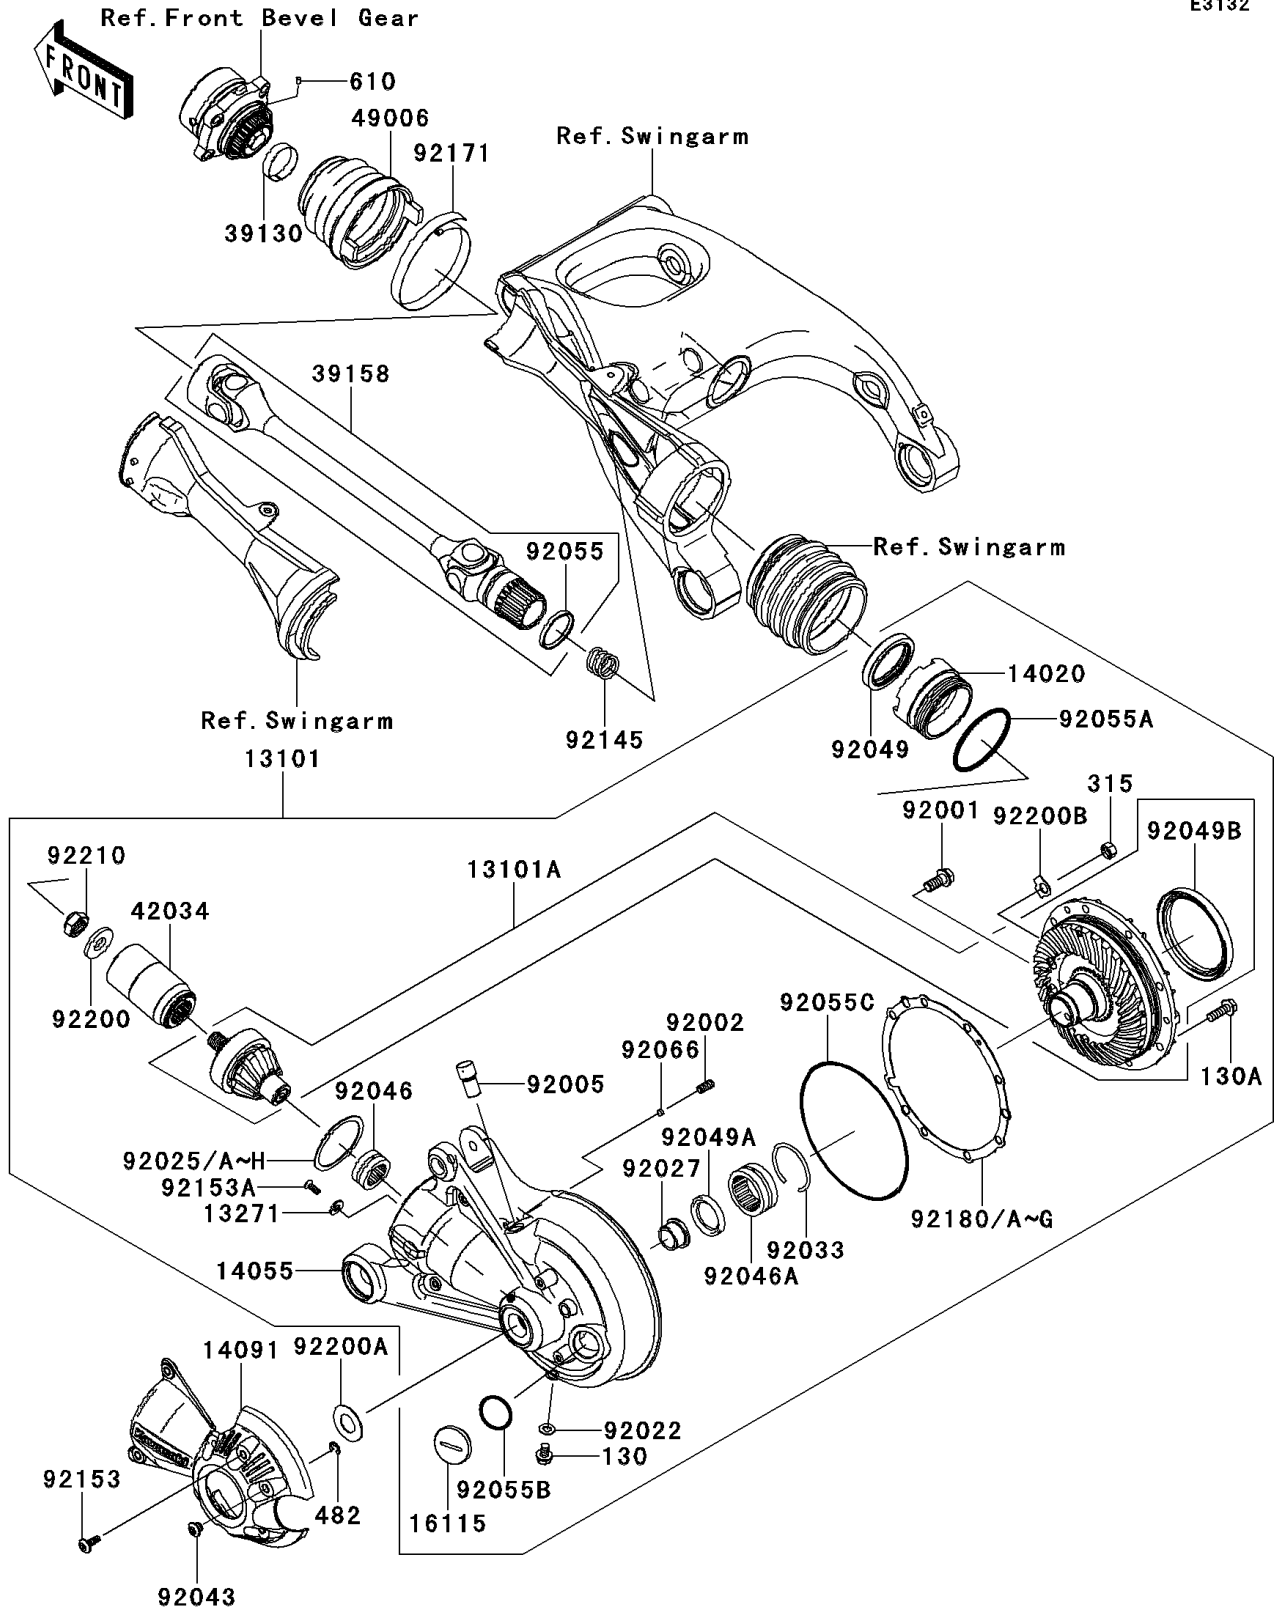

2014 CONCOURS® 14 ABS PARTS DIAGRAM

Drive Shaft/Final Gear

E3132