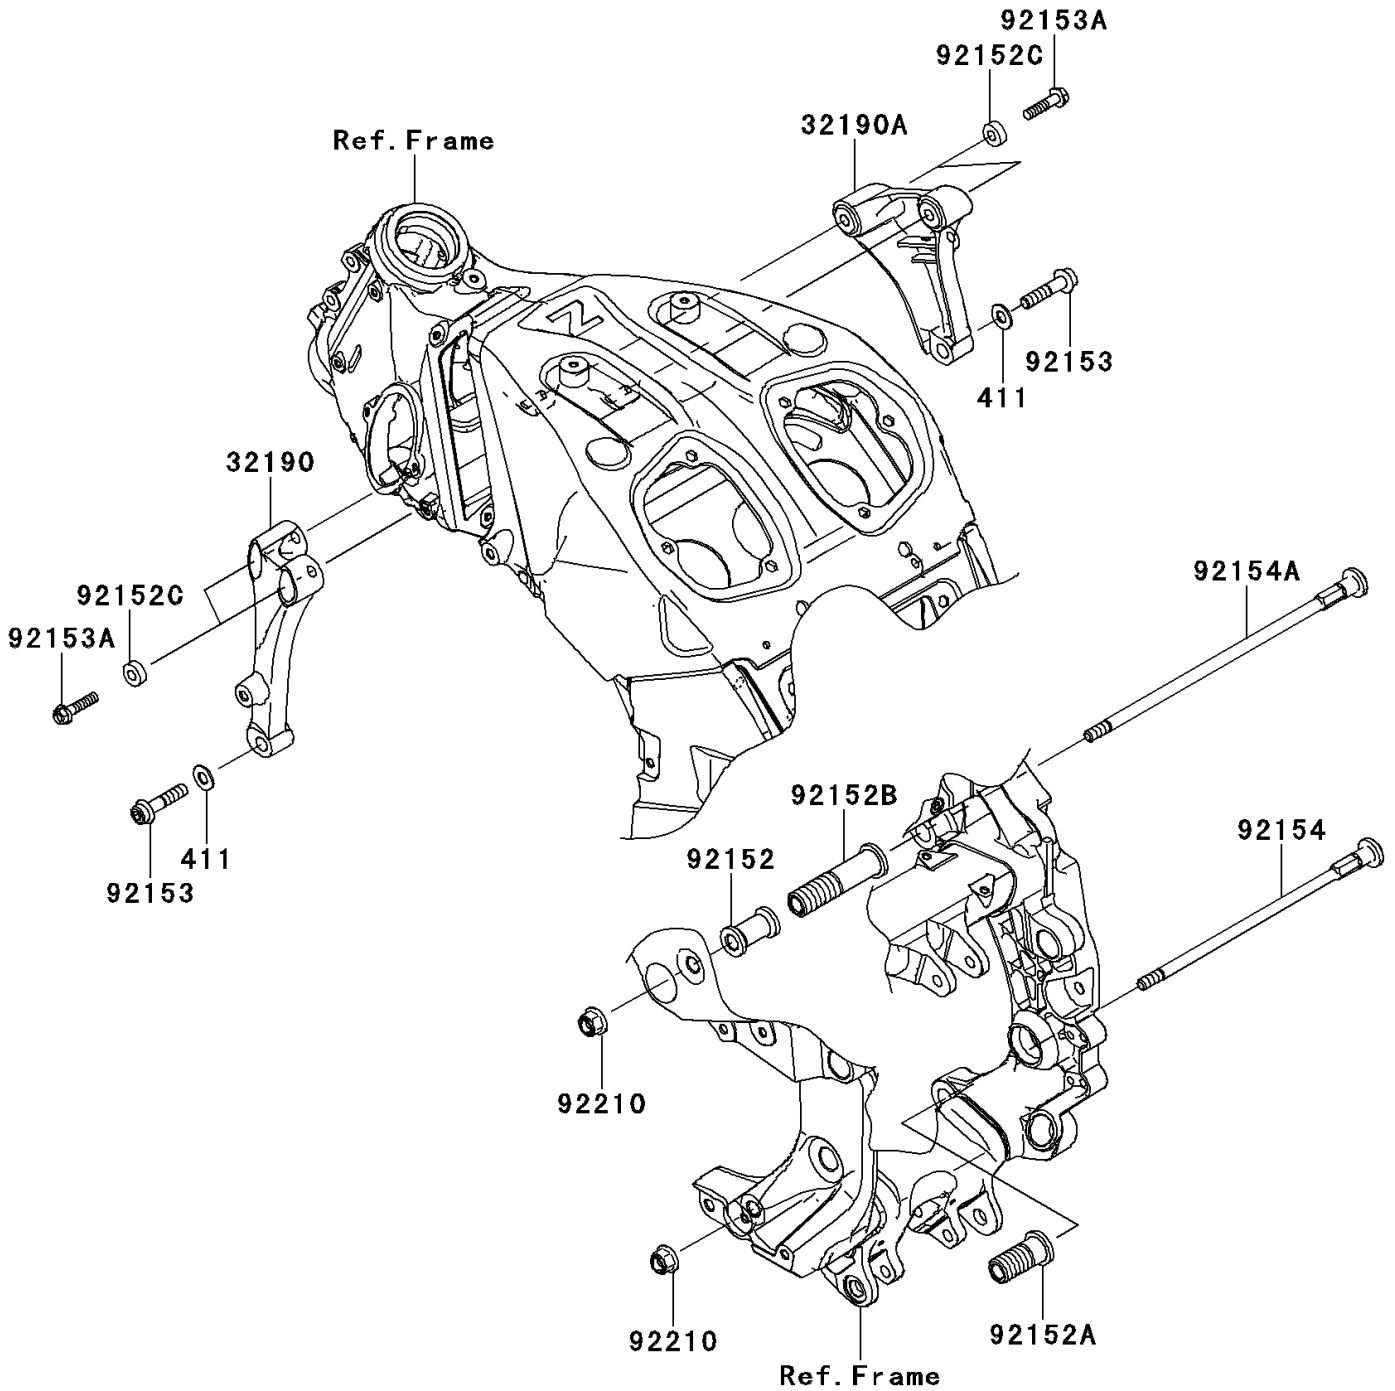

2010 Concours® 14 ABS PARTS DIAGRAM

Engine Mount

F2122

2010 Concours® 14 ABS PARTS LIST

Engine Mount

ITEM NAME	PART NUMBER	QUANTITY
WASHER-PLAIN,10MM (Ref # 411)	411AA1000	2
BRACKET-ENGINE,FR,LH (Ref # 32190)	32190-0424	1
BRACKET-ENGINE,FR,RH (Ref # 32190A)	32190-0425	1
COLLAR,L=43.2 (Ref # 92152)	92152-0368	1
COLLAR,ADJUST,RR,LWR (Ref # 92152A)	92152-0370	1
COLLAR,ADJUST,RR,UPP (Ref # 92152B)	92152-0371	1
COLLAR,8.8X20X7 (Ref # 92152C)	92152-0502	4
BOLT,SOCKET,10X45 (Ref # 92153)	92153-1769	2
BOLT,FLANGED,8X35 (Ref # 92153A)	92153-1770	4
BOLT,SOCKET,12X268 (Ref # 92154)	92154-0089	1
BOLT,SOCKET,12X312 (Ref # 92154A)	92154-0090	1
NUT,LOCK,FLANGED,12MM (Ref # 92210)	92210-0287	2