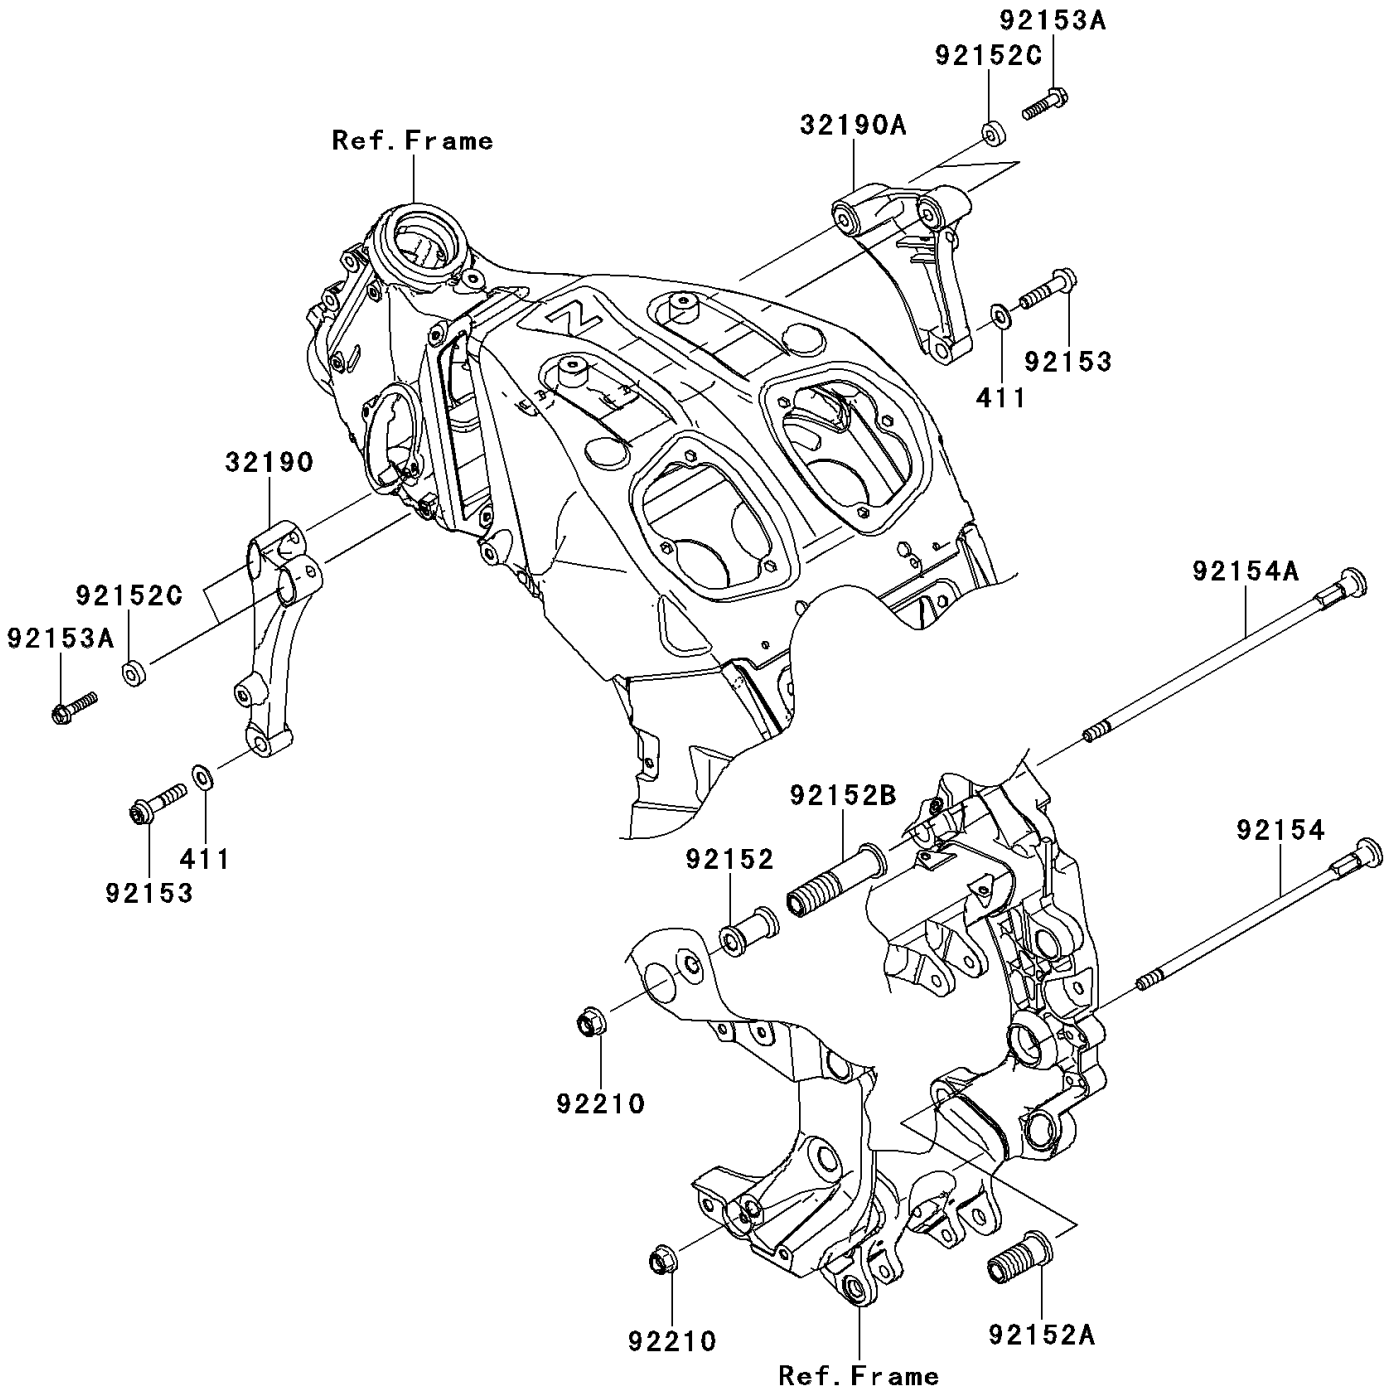

2012 CONCOURS® 14 ABS PARTS DIAGRAM

Engine Mount

F2122

2012 CONCOURS® 14 ABS PARTS LIST

Engine Mount

ITEM NAME	PART NUMBER	QUANTITY
WASHER-PLAIN,10MM (Ref # 411)	411AA1000	2
BRACKET-ENGINE,FR,LH (Ref # 32190)	32190-0424	1
BRACKET-ENGINE,FR,RH (Ref # 32190A)	32190-0425	1
COLLAR,L=43.2 (Ref # 92152)	92152-0368	1
COLLAR,ADJUST,RR,LWR (Ref # 92152A)	92152-0370	1
COLLAR,ADJUST,RR,UPP (Ref # 92152B)	92152-0371	1
COLLAR,8.8X20X7 (Ref # 92152C)	92152-0502	4
BOLT,SOCKET,10X45 (Ref # 92153)	92153-1769	2
BOLT,FLANGED,8X35 (Ref # 92153A)	92153-1770	4
BOLT,SOCKET,12X268 (Ref # 92154)	92154-0089	1
BOLT,SOCKET,12X312 (Ref # 92154A)	92154-0090	1
NUT,LOCK,FLANGED,12MM (Ref # 92210)	92210-0287	2