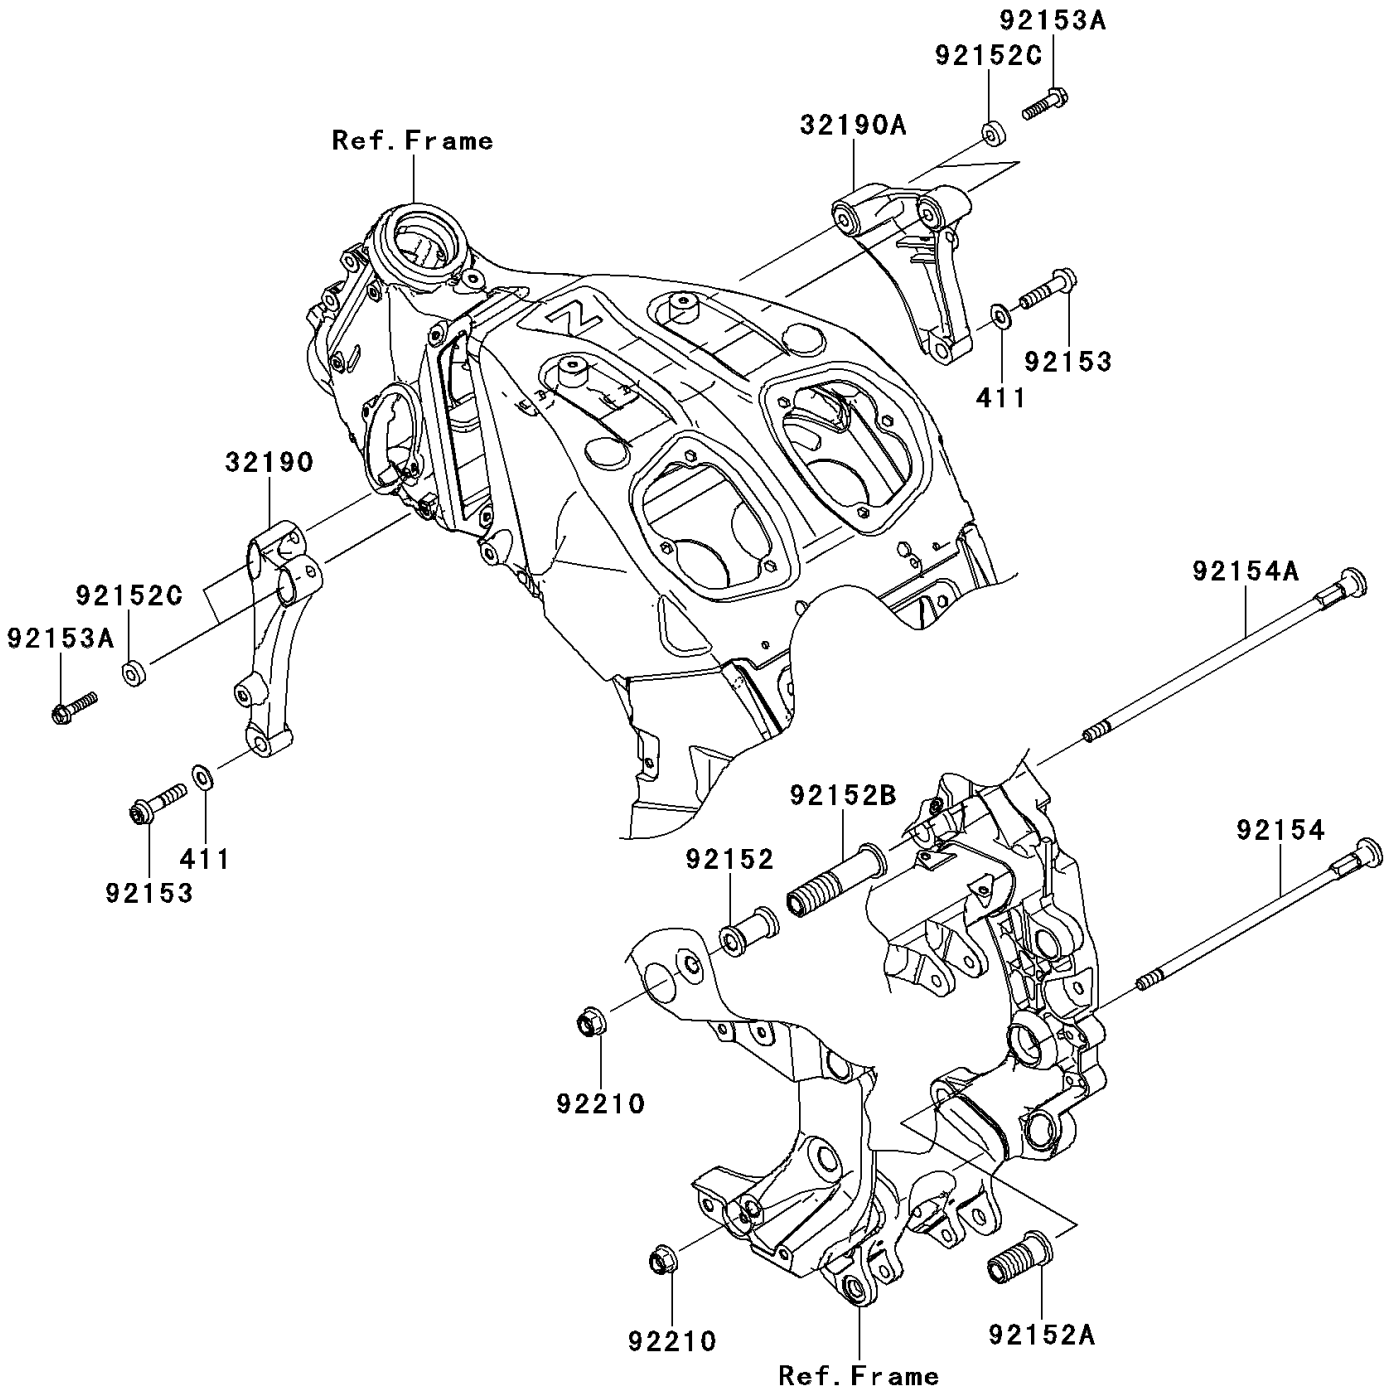

2013 CONCOURS® 14 ABS PARTS DIAGRAM

Engine Mount

F2122

2013 CONCOURS® 14 ABS PARTS LIST

Engine Mount

ITEM NAME	PART NUMBER	QUANTITY
WASHER-PLAIN,10MM (Ref # 411)	411AA1000	2
BRACKET-ENGINE,FR,LH (Ref # 32190)	32190-0424	1
BRACKET-ENGINE,FR,RH (Ref # 32190A)	32190-0425	1
COLLAR,L=43.2 (Ref # 92152)	92152-0368	1
COLLAR,ADJUST,RR,LWR (Ref # 92152A)	92152-0370	1
COLLAR,ADJUST,RR,UPP (Ref # 92152B)	92152-0371	1
COLLAR,8.8X20X7 (Ref # 92152C)	92152-0502	4
BOLT,SOCKET,10X45 (Ref # 92153)	92153-1769	2
BOLT,FLANGED,8X35 (Ref # 92153A)	92153-1770	4
BOLT,SOCKET,12X268 (Ref # 92154)	92154-0089	1
BOLT,SOCKET,12X312 (Ref # 92154A)	92154-0090	1
NUT,LOCK,FLANGED,12MM (Ref # 92210)	92210-0287	2