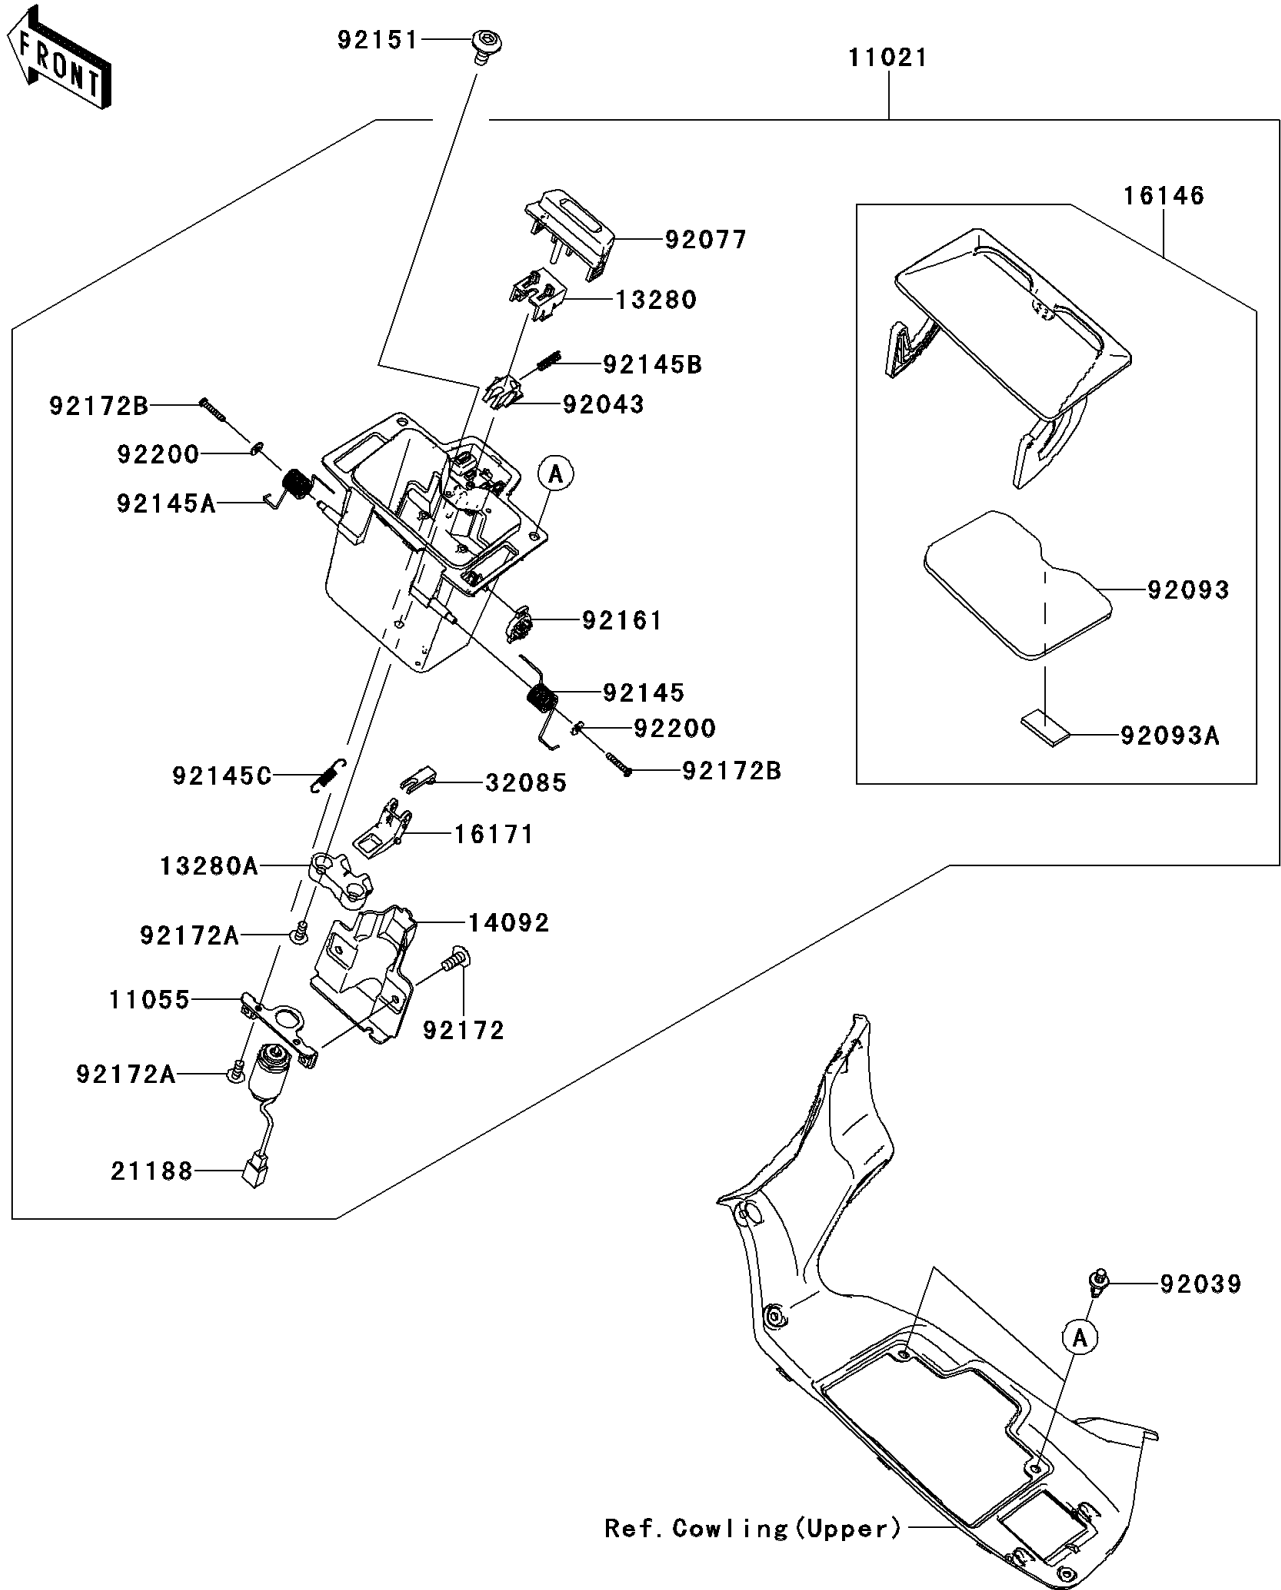

2010 Concours® 14 ABS PARTS DIAGRAM

Front Box

F2135

2010 Concours® 14 ABS PARTS LIST

Front Box

ITEM NAME	PART NUMBER	QUANTITY
CASE-ASSY,STORAGE (Ref # 11021)	11021-0020	1
BRACKET (Ref # 11055)	11055-1711	1
HOLDER (Ref # 13280)	13280-0344	1
HOLDER (Ref # 13280A)	13280-0371	1
COVER (Ref # 14092)	14092-0022	1
COVER-ASSY (Ref # 16146)	16146-0115	1
LINK (Ref # 16171)	16171-0017	1
SOLENOID (Ref # 21188)	21188-0009	1
STOPPER (Ref # 32085)	32085-0193	1
RIVET (Ref # 92039)	92039-0023	2
PIN (Ref # 92043)	92043-0201	1
KNOB (Ref # 92077)	92077-0028	1
SEAL (Ref # 92093)	92093-0166	1
SEAL (Ref # 92093A)	92093-0167	1
SPRING (Ref # 92145)	92145-0727	1
SPRING (Ref # 92145A)	92145-0728	1
SPRING (Ref # 92145B)	92145-0729	1
SPRING (Ref # 92145C)	92145-0730	1
BOLT,SOCKET,6X14 (Ref # 92151)	92151-1654	1
DAMPER (Ref # 92161)	92161-0470	1
SCREW,5X12,GREEN (Ref # 92172)	92172-0008	2
SCREW,TAPPING,4X10 (Ref # 92172A)	92172-0172	4
SCREW,TAPPING,2.5X14 (Ref # 92172B)	92172-0440	2
WASHER,3.3X8X0.5 (Ref # 92200)	92200-0514	2