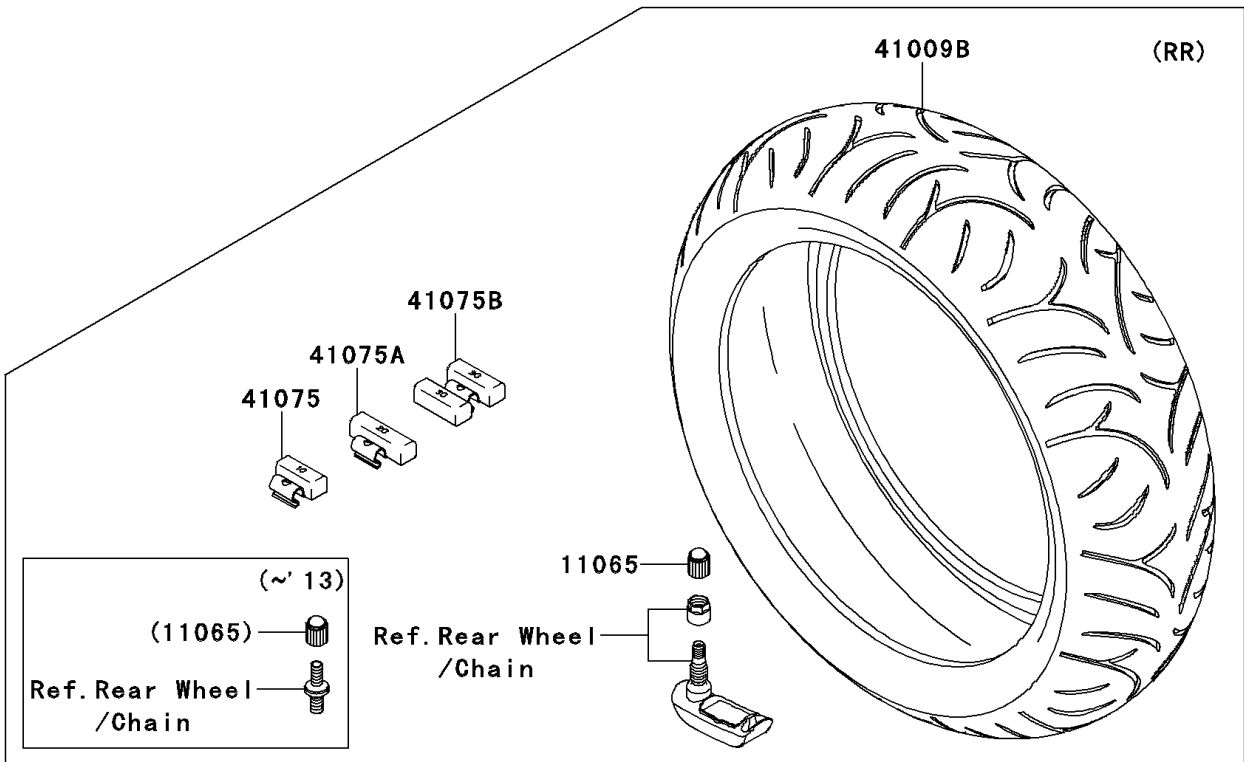

# 2010 Concours® 14 ABS PARTS DIAGRAM

Tires

F2210

## 2010 Concours® 14 ABS PARTS LIST

### Tires

ITEM NAME	PART NUMBER	QUANTITY
CAP (Ref # 11065)	11065-1112	2
TIRE,FR,120/70ZR17(58W),BT021F M (Ref # 41009)	41009-0197	1
TIRE,FR,120/70ZR17(58W),BT021F U (Ref # 41009A)	41009-0237	1
TIRE,RR,190/50ZR17(73W),BT021R (Ref # 41009B)	41009-0270	1
BALANCER-WHEEL,10G,SILVER (Ref # 41075)	41075-0007	AR
BALANCER-WHEEL,20G,SILVER (Ref # 41075A)	41075-0008	AR
BALANCER-WHEEL,30G,SILVER (Ref # 41075B)	41075-0017	AR