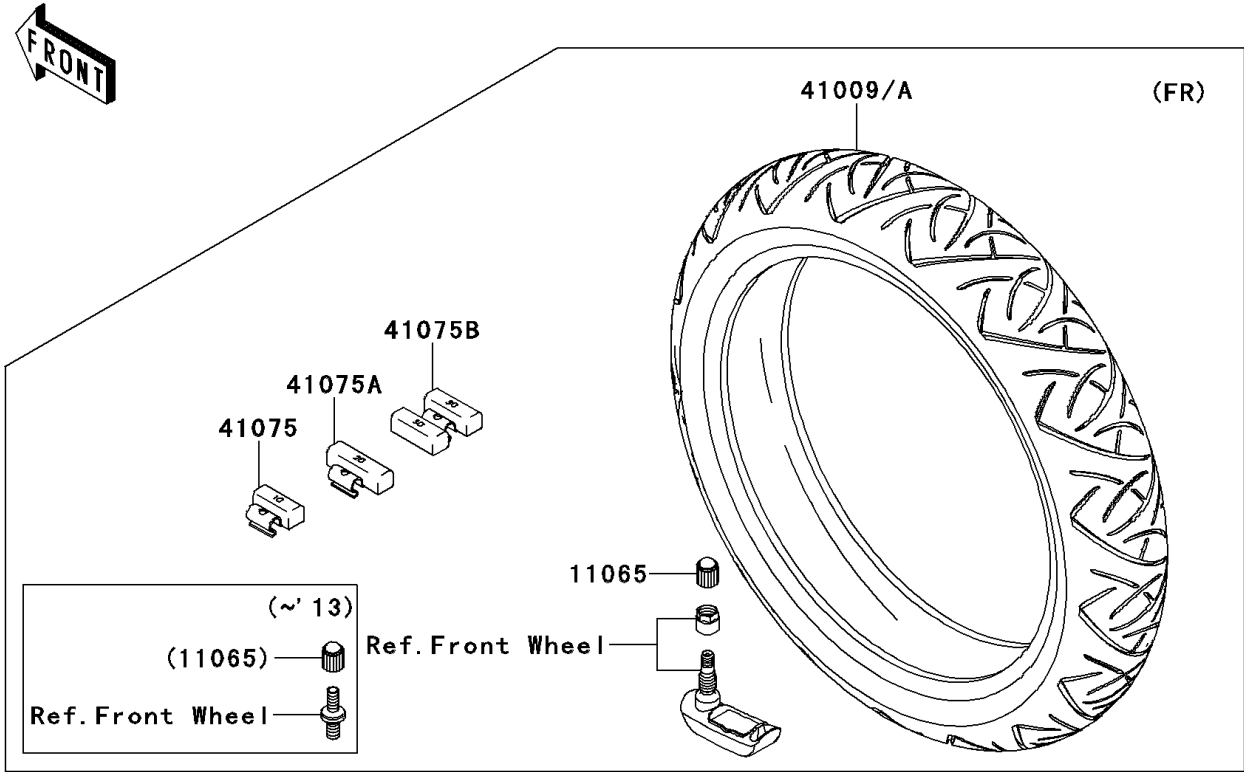

# 2010 Concours® 14 ABS PARTS DIAGRAM

Tires

F2210

## 2010 Concours® 14 ABS PARTS LIST

### Tires

ITEM NAME	PART NUMBER	QUANTITY
CAP (Ref # 11065)	11065-1112	2
TIRE,FR,120/70ZR17(58W),BT021F M (Ref # 41009)	41009-0197	1
TIRE,FR,120/70ZR17(58W),BT021F U (Ref # 41009A)	41009-0237	1
TIRE,RR,190/50ZR17(73W),BT021R (Ref # 41009B)	41009-0270	1
BALANCER-WHEEL,10G,SILVER (Ref # 41075)	41075-0007	AR
BALANCER-WHEEL,20G,SILVER (Ref # 41075A)	41075-0008	AR
BALANCER-WHEEL,30G,SILVER (Ref # 41075B)	41075-0017	AR