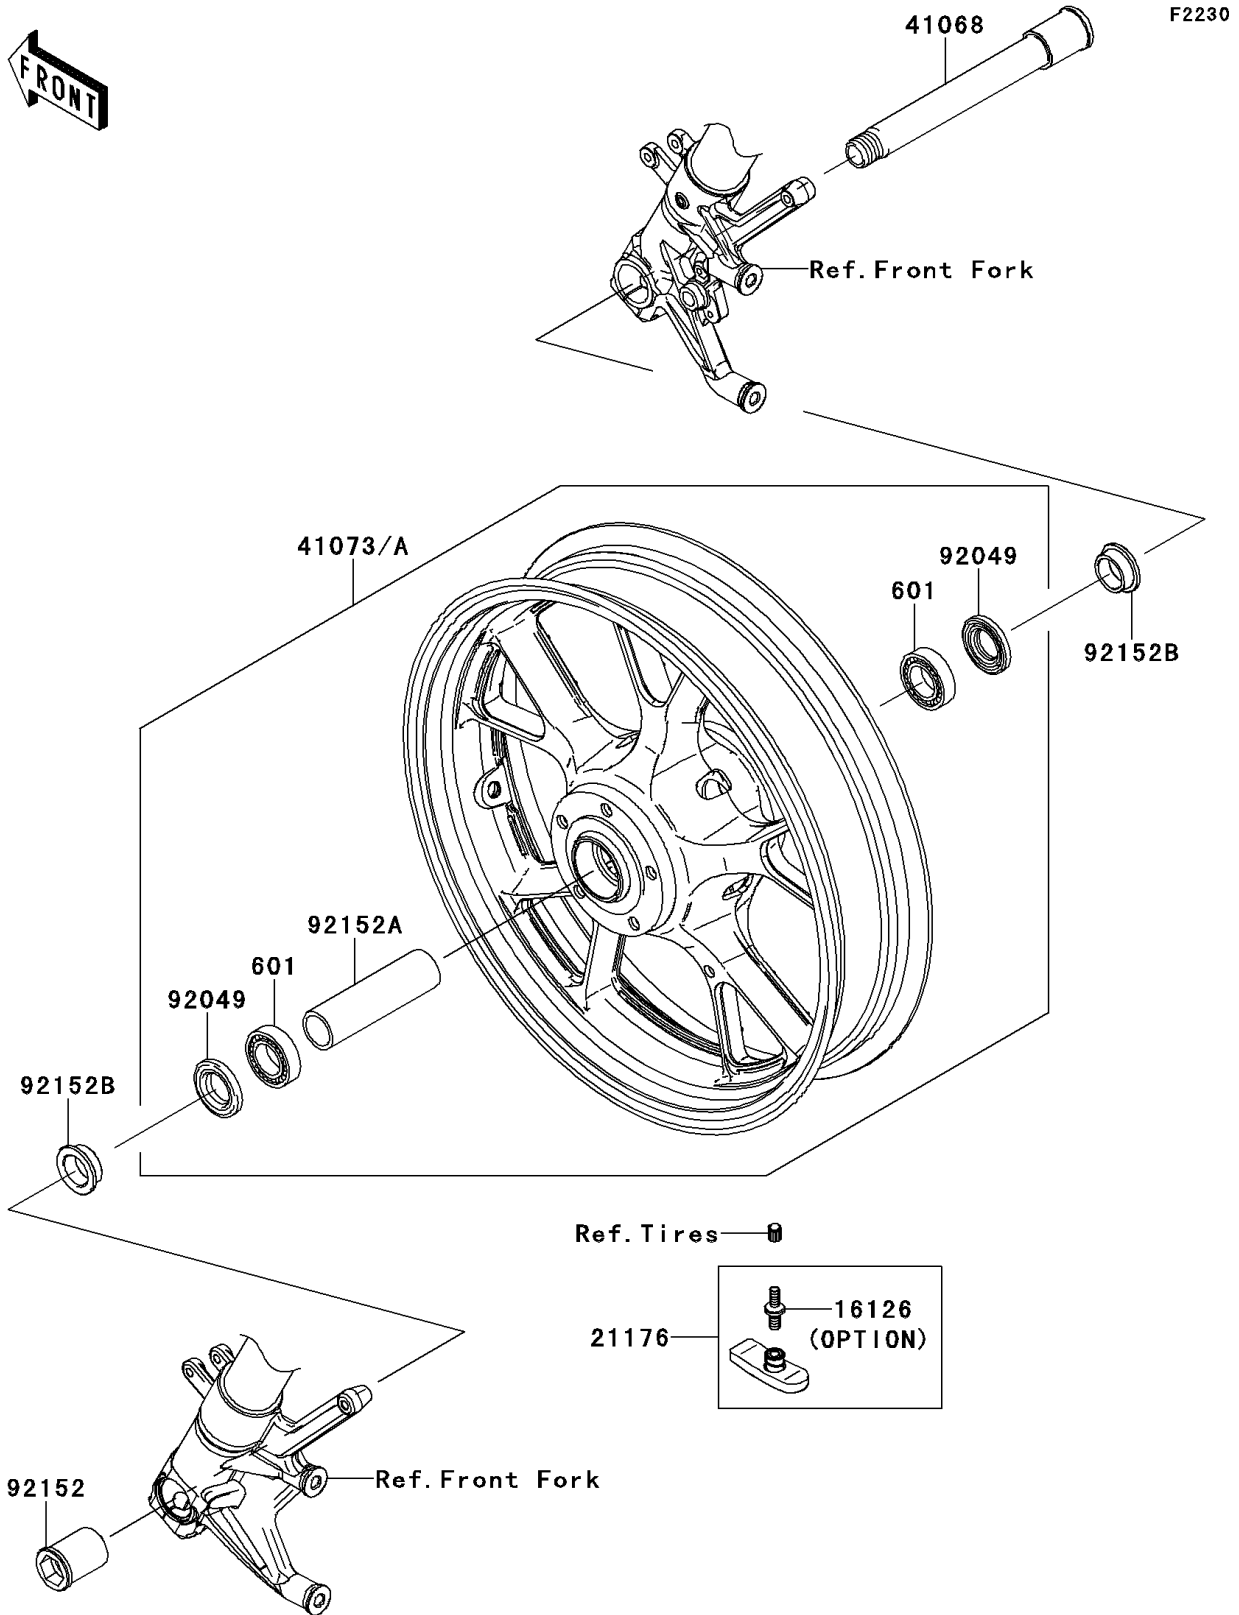

2010 Concours® 14 ABS PARTS DIAGRAM

Front Wheel(CAF-CDF)

2010 Concours® 14 ABS PARTS LIST

Front Wheel(CAF-CDF)

ITEM NAME	PART NUMBER	QUANTITY
BEARING-BALL,#6005UU (Ref # 601)	601B6005UU	2
VALVE,TIRE PRESSURE SENSOR (Ref # 16126)	16126-0040	1
SENSOR,TPMS 315MHZ (Ref # 21176)	21176-0125	1
AXLE,FR (Ref # 41068)	41068-0049	1
WHEEL-ASSY,FR,M.F.P.SILVER (Ref # 41073A)	41073-0105-795	1
SEAL-OIL,BJN-C2 32X47X5 (Ref # 92049)	92049-0050	2
COLLAR,FR AXLE,LH,L=44.5 (Ref # 92152)	92152-0240	1
COLLAR,FR HUB,L=115 (Ref # 92152A)	92152-0242	1
COLLAR,25X32X13 (Ref # 92152B)	92152-0289	2