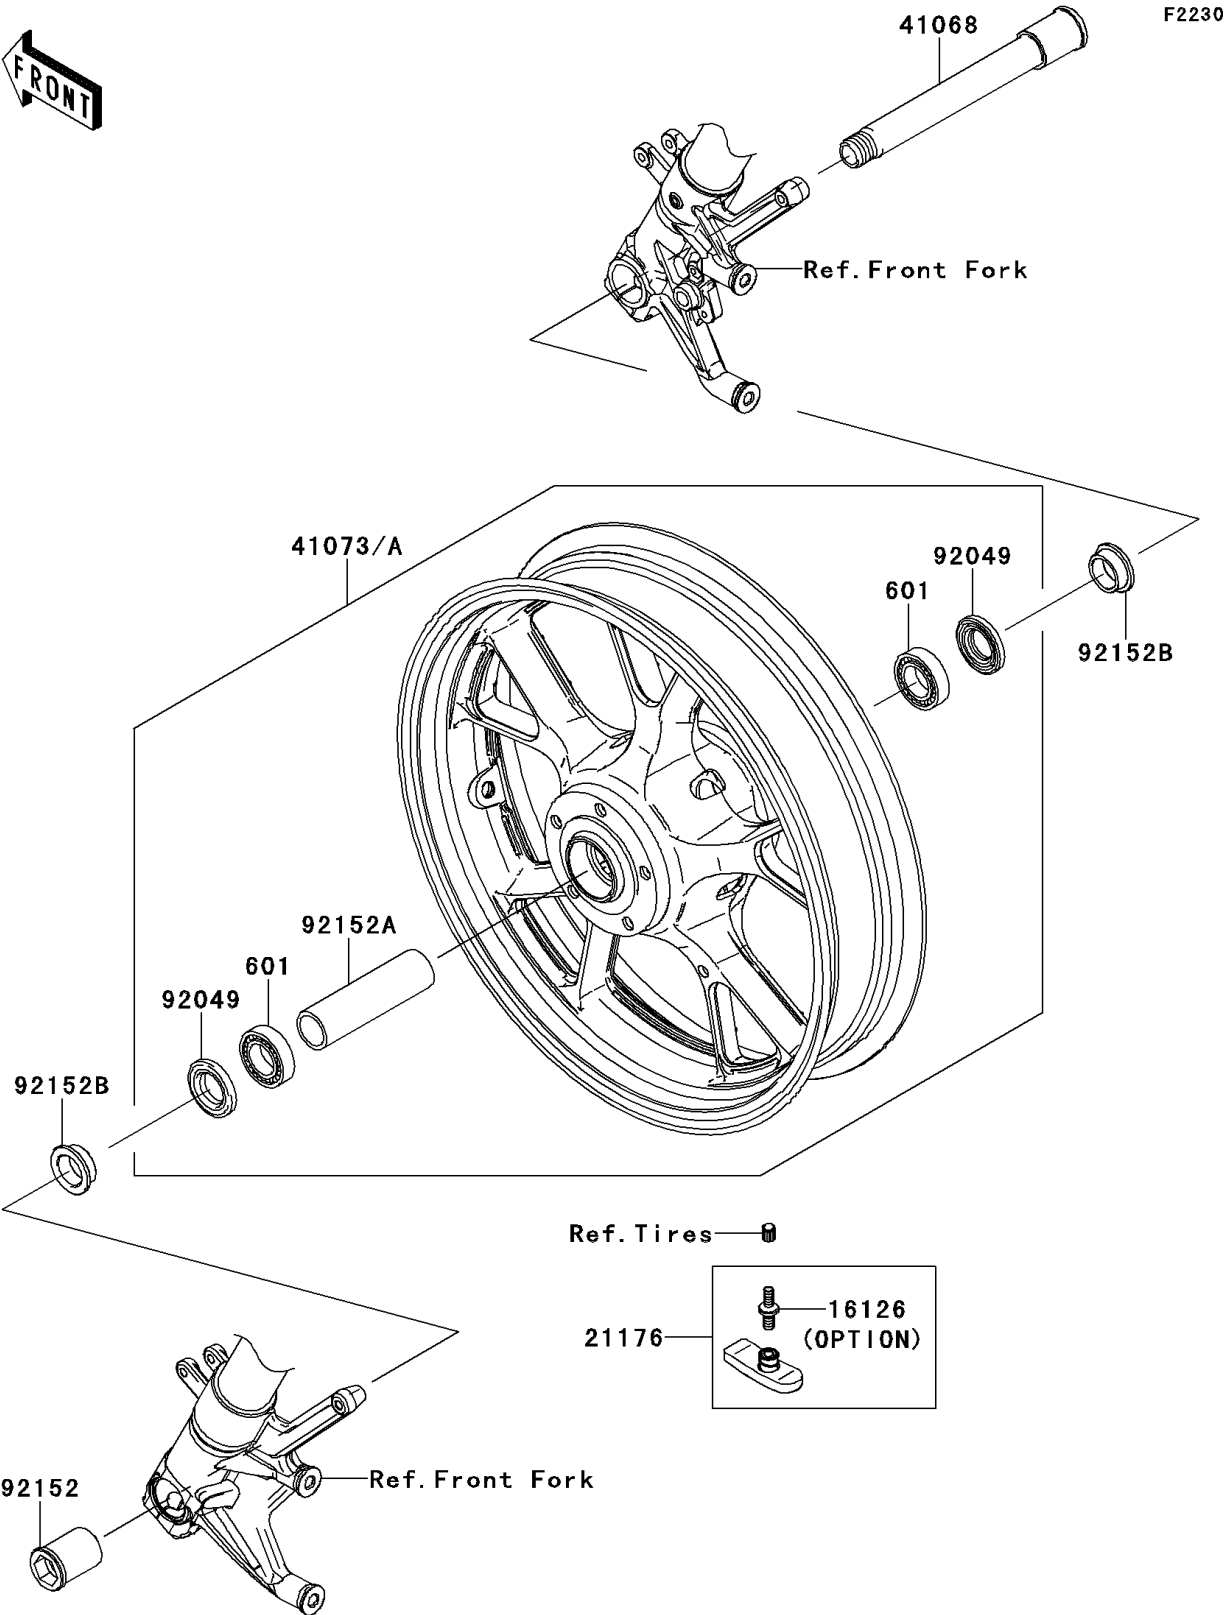

2011 CONCOURS® 14 ABS PARTS DIAGRAM

Front Wheel(CAF-CDF)

2011 CONCOURS® 14 ABS PARTS LIST

Front Wheel(CAF-CDF)

ITEM NAME	PART NUMBER	QUANTITY
BEARING-BALL,#6005UU (Ref # 601)	601B6005UU	2
VALVE,TIRE PRESSURE SENSOR (Ref # 16126)	16126-0040	1
SENSOR,TPMS 315MHZ (Ref # 21176)	21176-0125	1
AXLE,FR (Ref # 41068)	41068-0049	1
WHEEL-ASSY,FR,M.F.P.SILVER (Ref # 41073A)	41073-0105-795	1
SEAL-OIL,BJN-C2 32X47X5 (Ref # 92049)	92049-0050	2
COLLAR,FR AXLE,LH,L=44.5 (Ref # 92152)	92152-0240	1
COLLAR,FR HUB,L=115 (Ref # 92152A)	92152-0242	1
COLLAR,25X32X13 (Ref # 92152B)	92152-0289	2