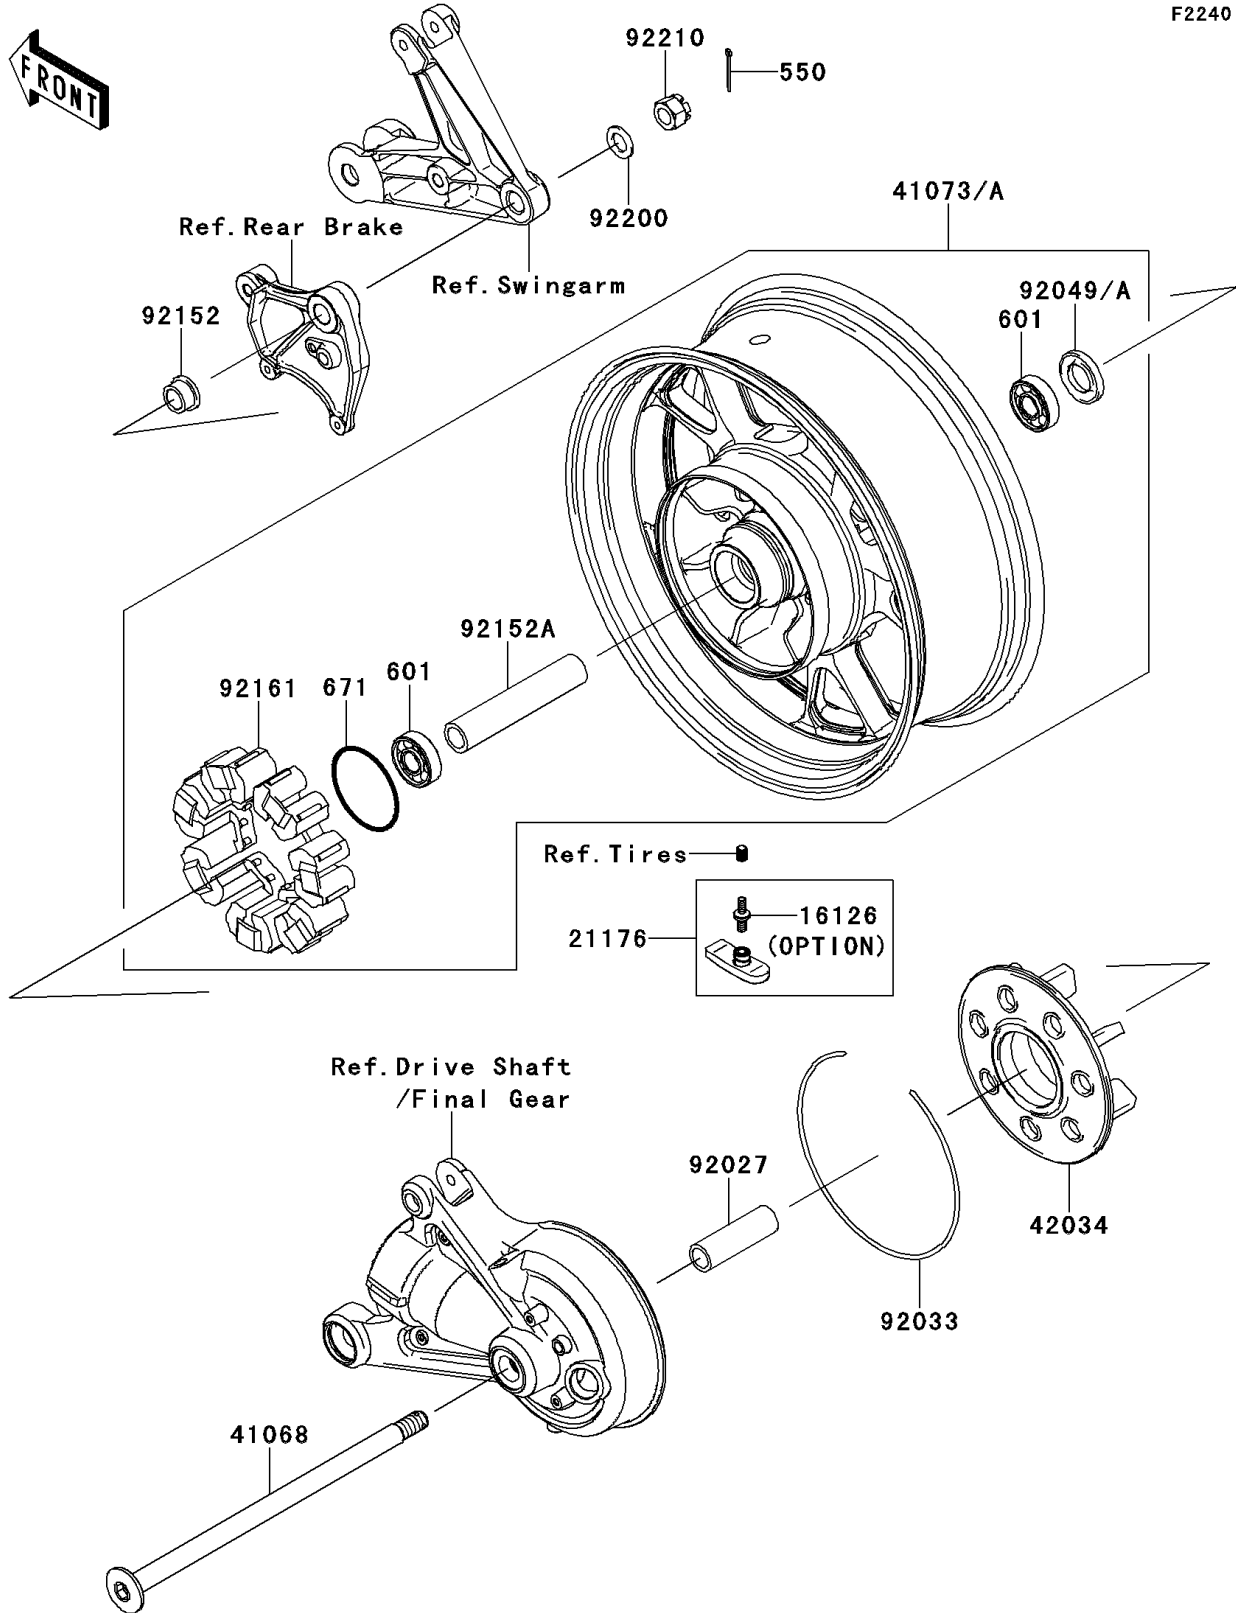

2010 Concours® 14 ABS PARTS DIAGRAM

Rear Wheel/Chain(CAF-GDF)

F2240

2010 Concours® 14 ABS PARTS LIST

Rear Wheel/Chain(CAF-GDF)

ITEM NAME	PART NUMBER	QUANTITY
PIN-COTTER,4.0X35 (Ref # 550)	550AA4035	1
BEARING-BALL,#6304UUC3 (Ref # 601)	601B6304UU	2
O RING,80MM (Ref # 671)	671B2580	1
VALVE,TIRE PRESSURE SENSOR (Ref # 16126)	16126-0040	1
SENSOR,TPMS 315MHZ (Ref # 21176)	21176-0125	1
AXLE,RR (Ref # 41068)	41068-0060	1
WHEEL-ASSY,RR,M.F.P.SILVER (Ref # 41073)	41073-0160-795	1
COUPLING,RR HUB (Ref # 42034)	42034-0002	1
COLLAR,20.2X28X89 (Ref # 92027)	92027-1553	1
RING-SNAP,220MM (Ref # 92033)	92033-0012	1
SEAL-OIL,28X52X5 (Ref # 92049A)	92049-1061	1
COLLAR,RR AXLE,RH,L=17 (Ref # 92152)	92152-0105	1
COLLAR,RR HUB,L=151 (Ref # 92152A)	92152-0494	1
DAMPER,SHOCK,RR HUB (Ref # 92161)	92161-0409	1
WASHER,19X32X2.6 (Ref # 92200)	92200-1489	1
NUT,CASTLE,18MM (Ref # 92210)	92210-1134	1